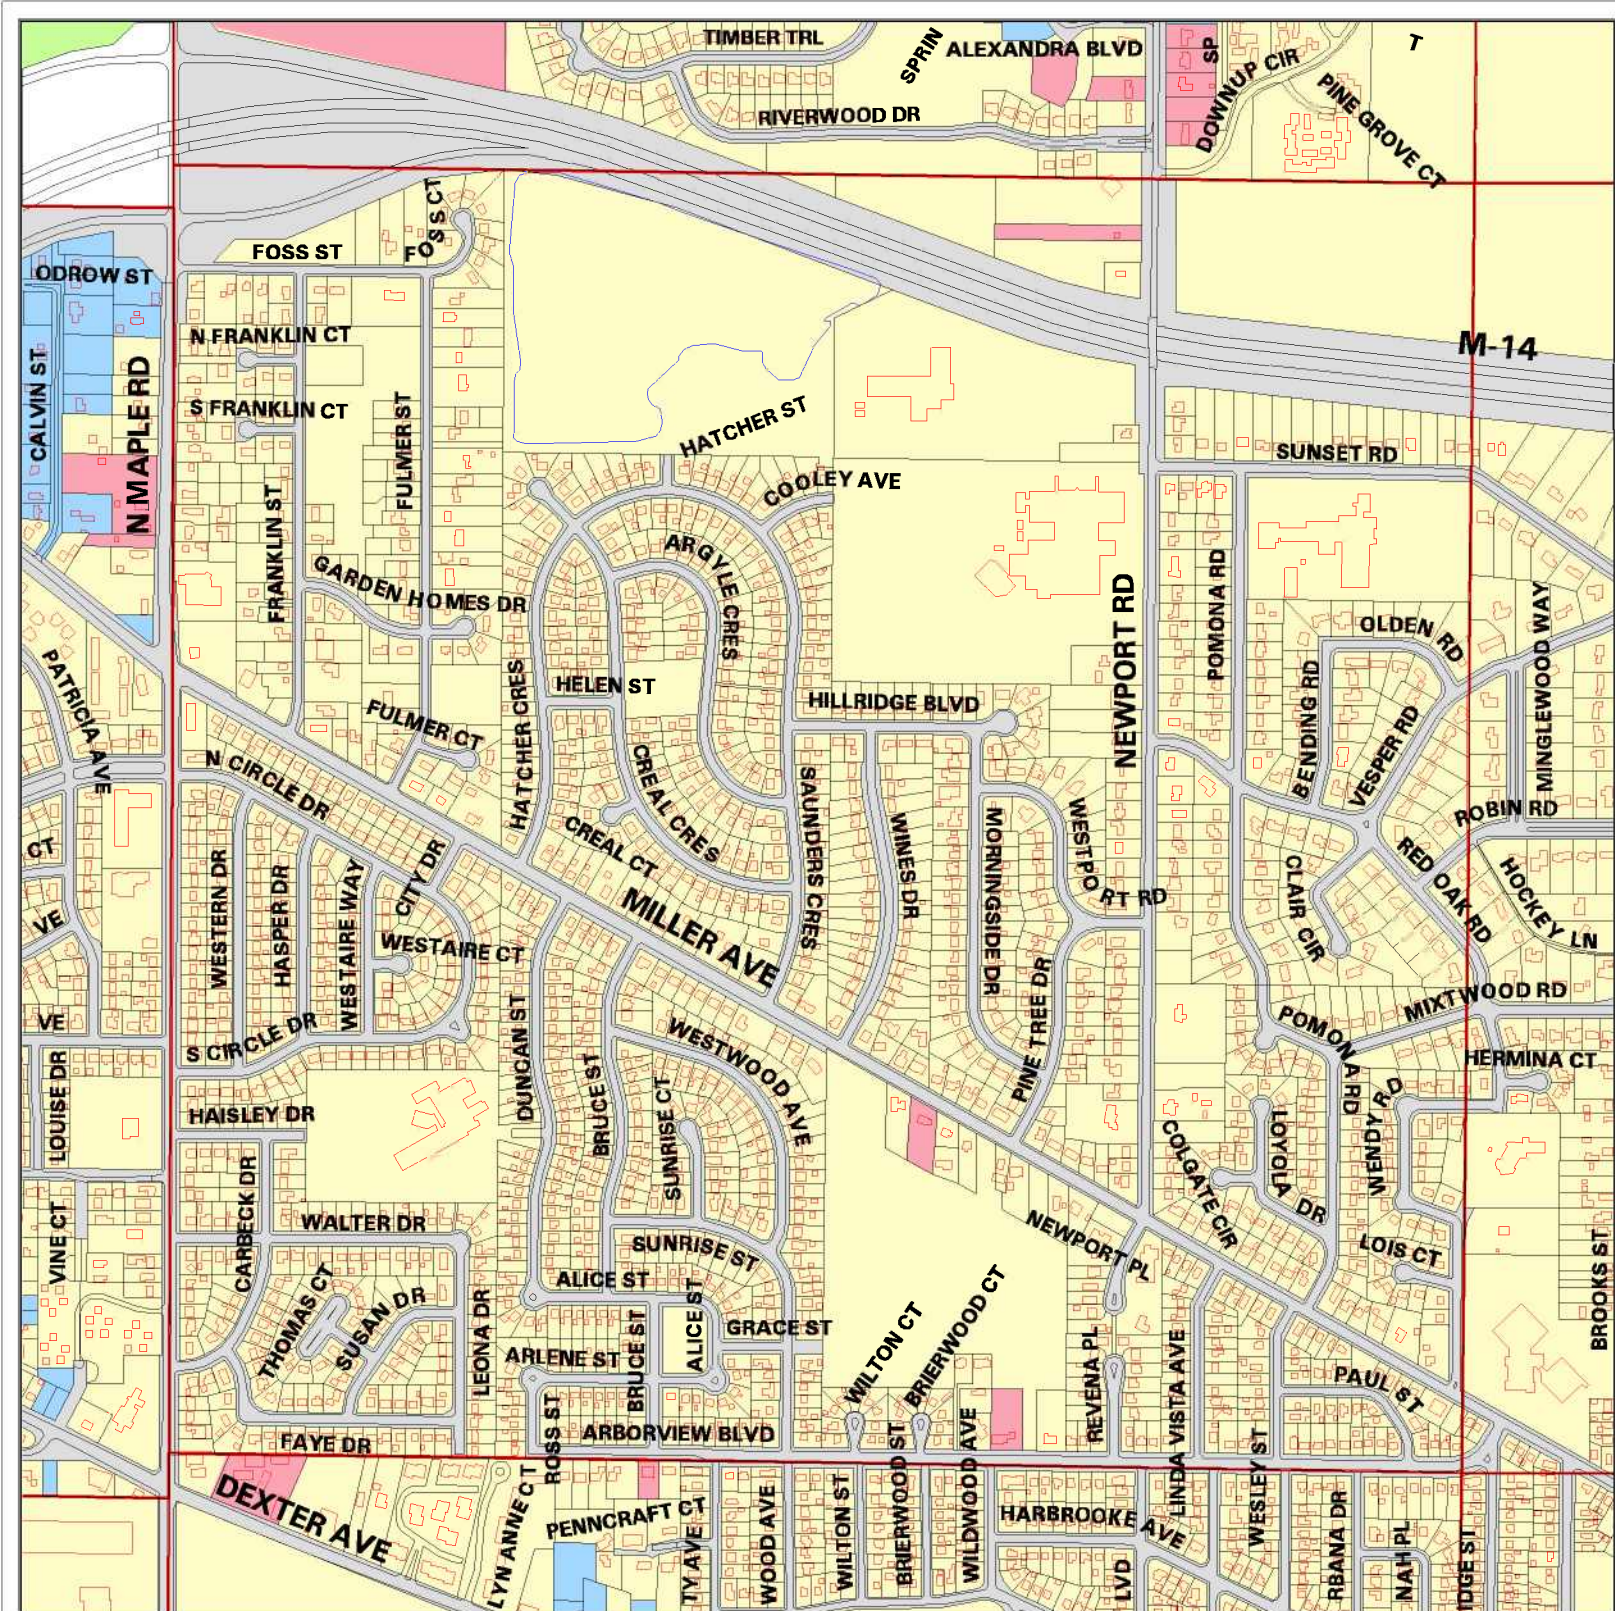

City of Ann Arbor Annexations 2007 to Present

Ann Arbor Township

Section 19

Assessor-ID

Site Address

Legend

-  City of Ann Arbor
-  Recent Annexations
-  Township Islands of Interest
-  Other Township Jurisdiction
-  Section Lines
-  Structures
-  Boundaries Etc.

1 Inch = 400 Feet

AAGIS

August 19, 2013