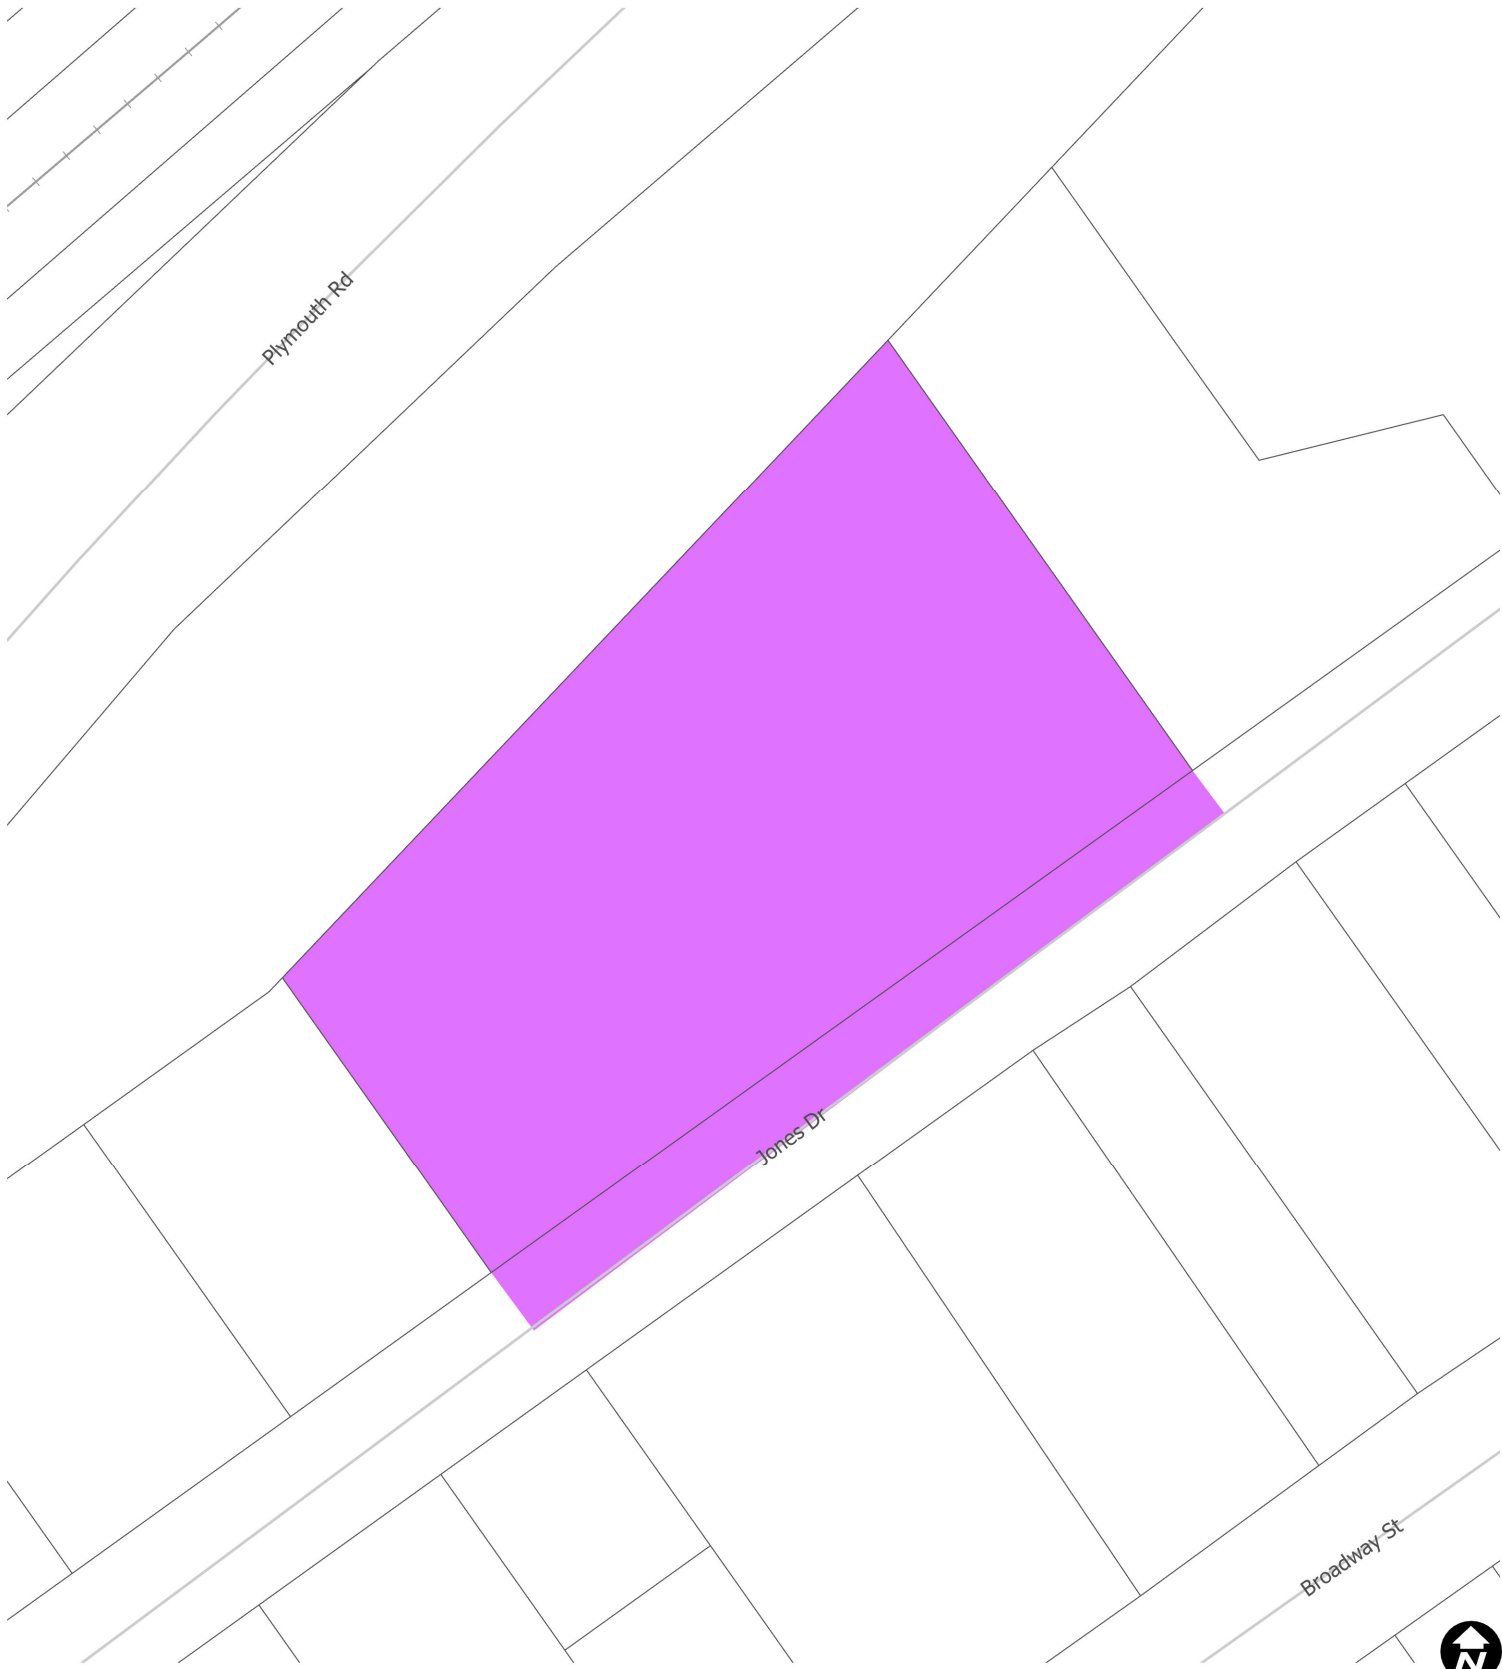

City of Ann Arbor Historic District Map

Northern Brewery

Map date 9/29/2022
Any aerial imagery is circa 2020 unless otherwise noted
Terms of use: www.a2gov.org/terms