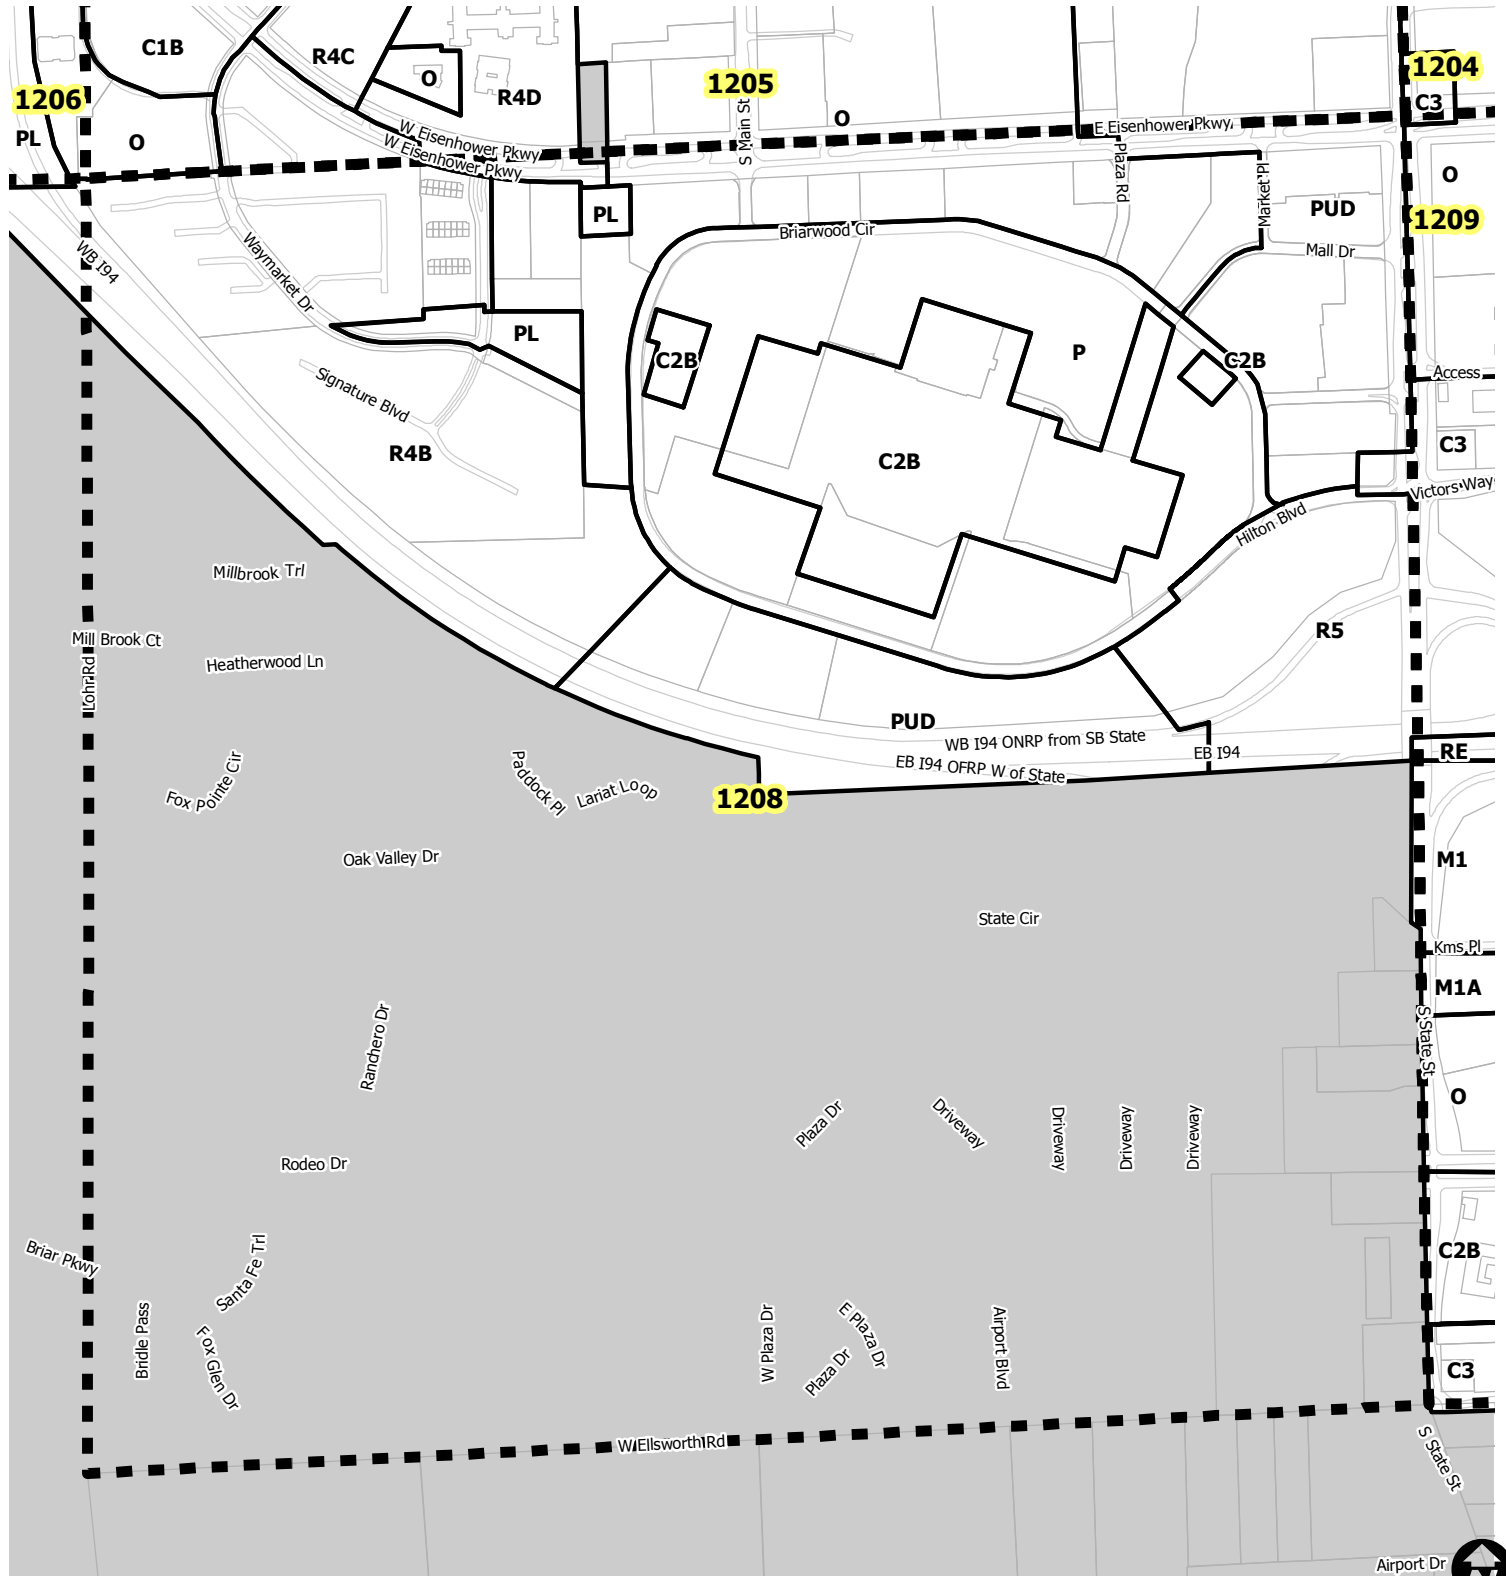

# Ann Arbor City Zoning Map

## SECTION 1208

- Township Zoning
- Section Boundary

Map date 7/2/2019  
 Any aerial imagery is circa 2018  
 unless otherwise noted  
 Terms of use: [www.a2gov.org/terms](http://www.a2gov.org/terms)