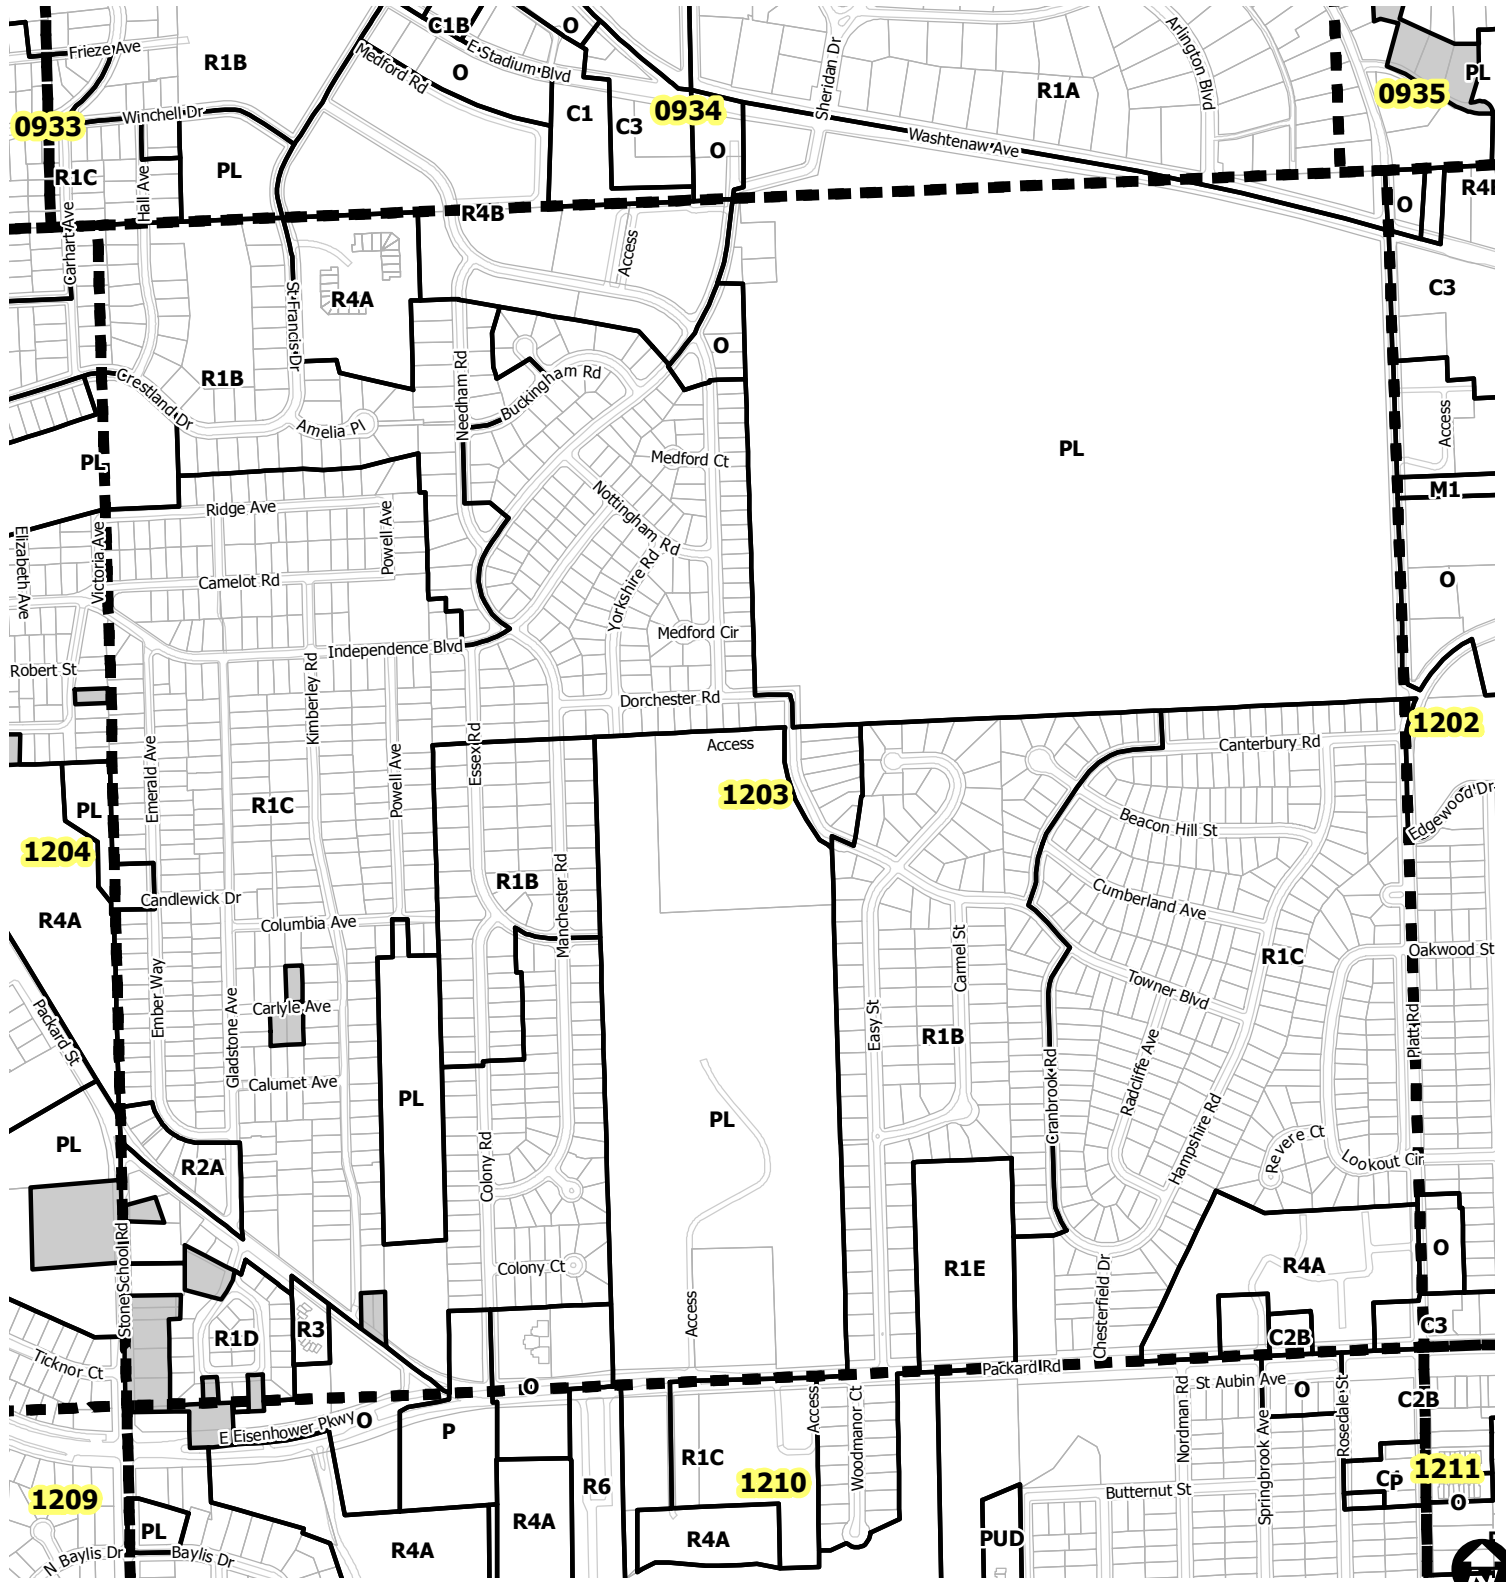

# Ann Arbor City Zoning Map

## SECTION 1203

- Township Zoning
- Section Boundary

Map date 7/2/2019  
 Any aerial imagery is circa 2018  
 unless otherwise noted  
 Terms of use: [www.a2gov.org/terms](http://www.a2gov.org/terms)