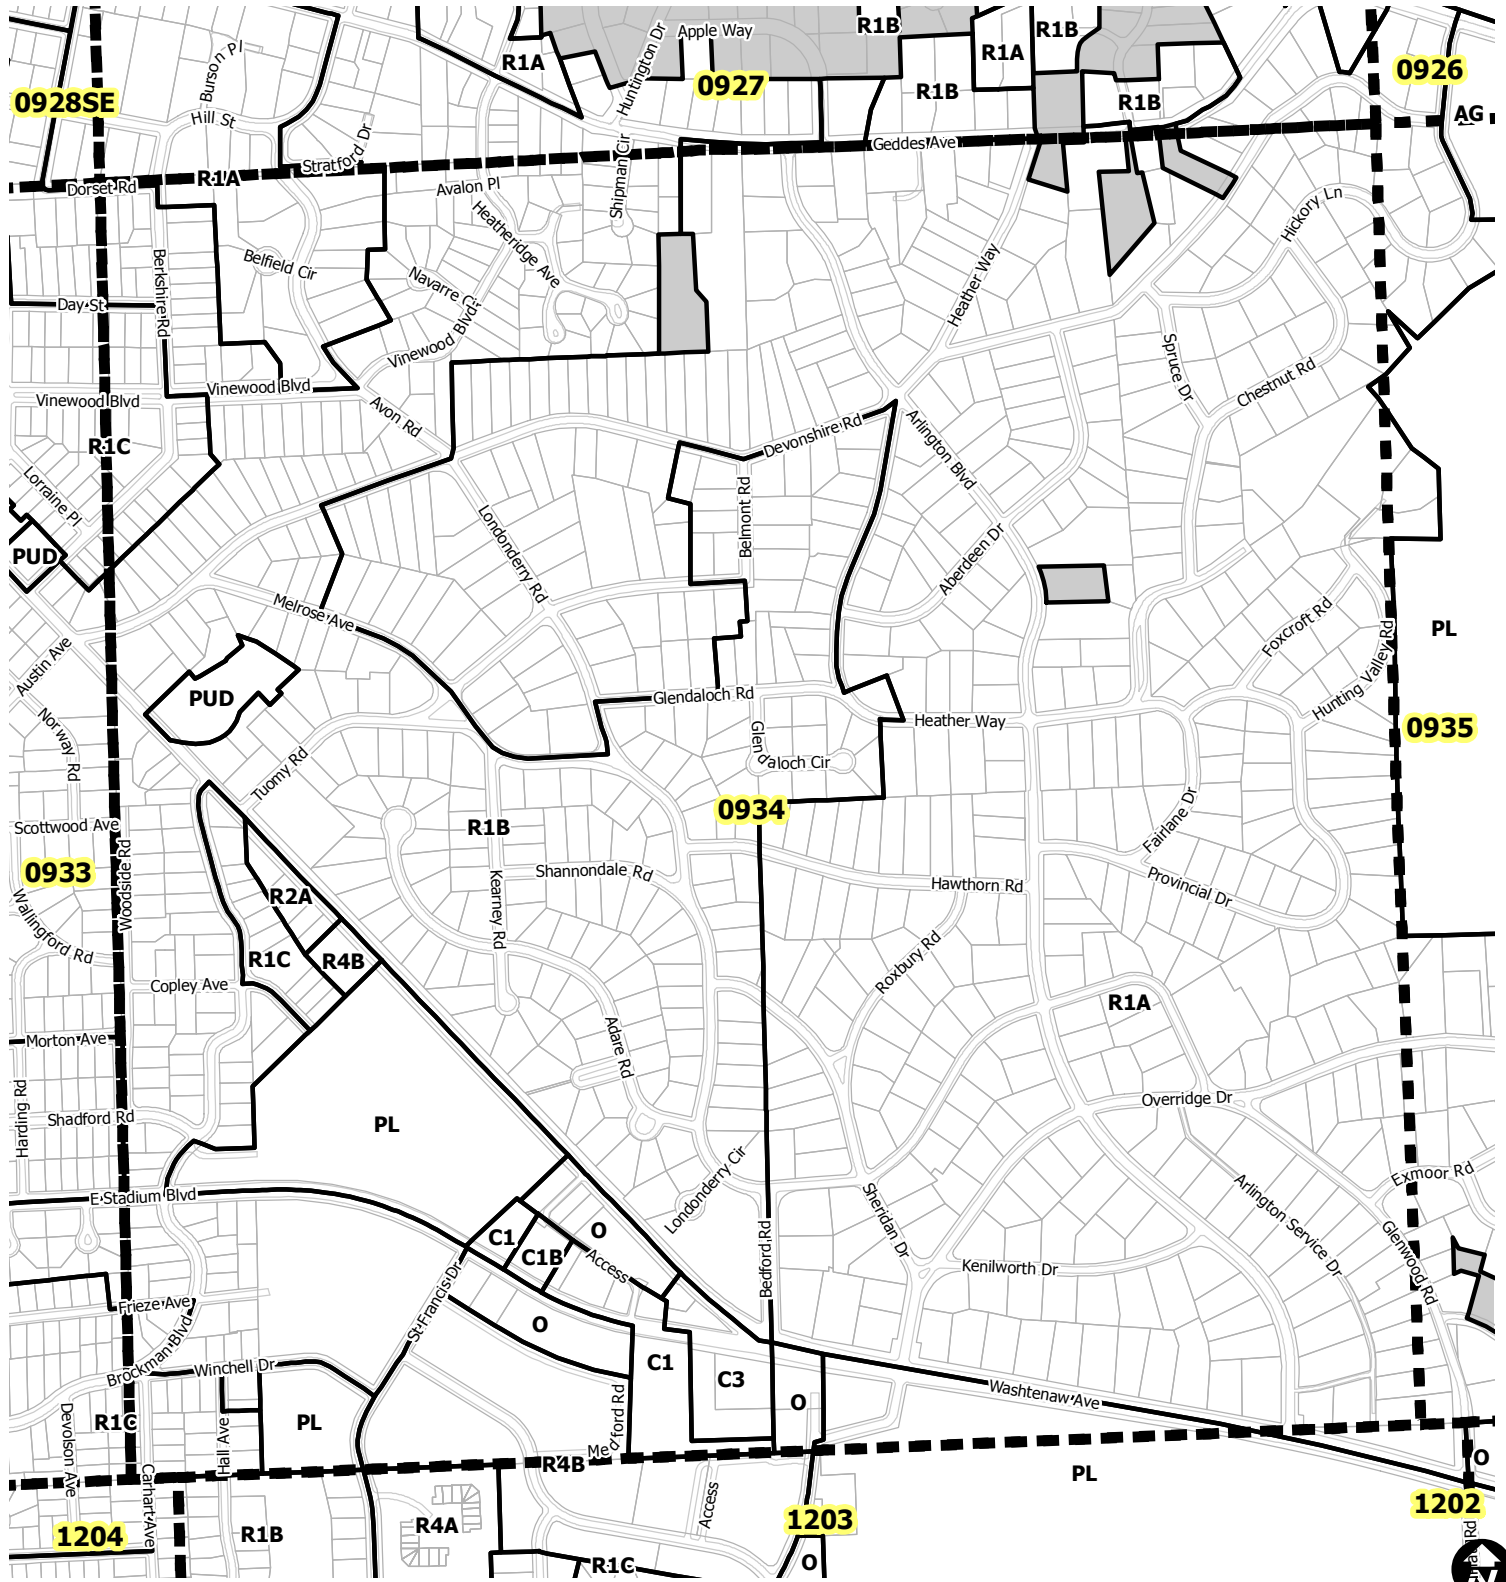

Ann Arbor City Zoning Map

SECTION 0934

- Township Zoning
- Section Boundary

Map date 7/2/2019
 Any aerial imagery is circa 2018
 unless otherwise noted
 Terms of use: www.a2gov.org/terms