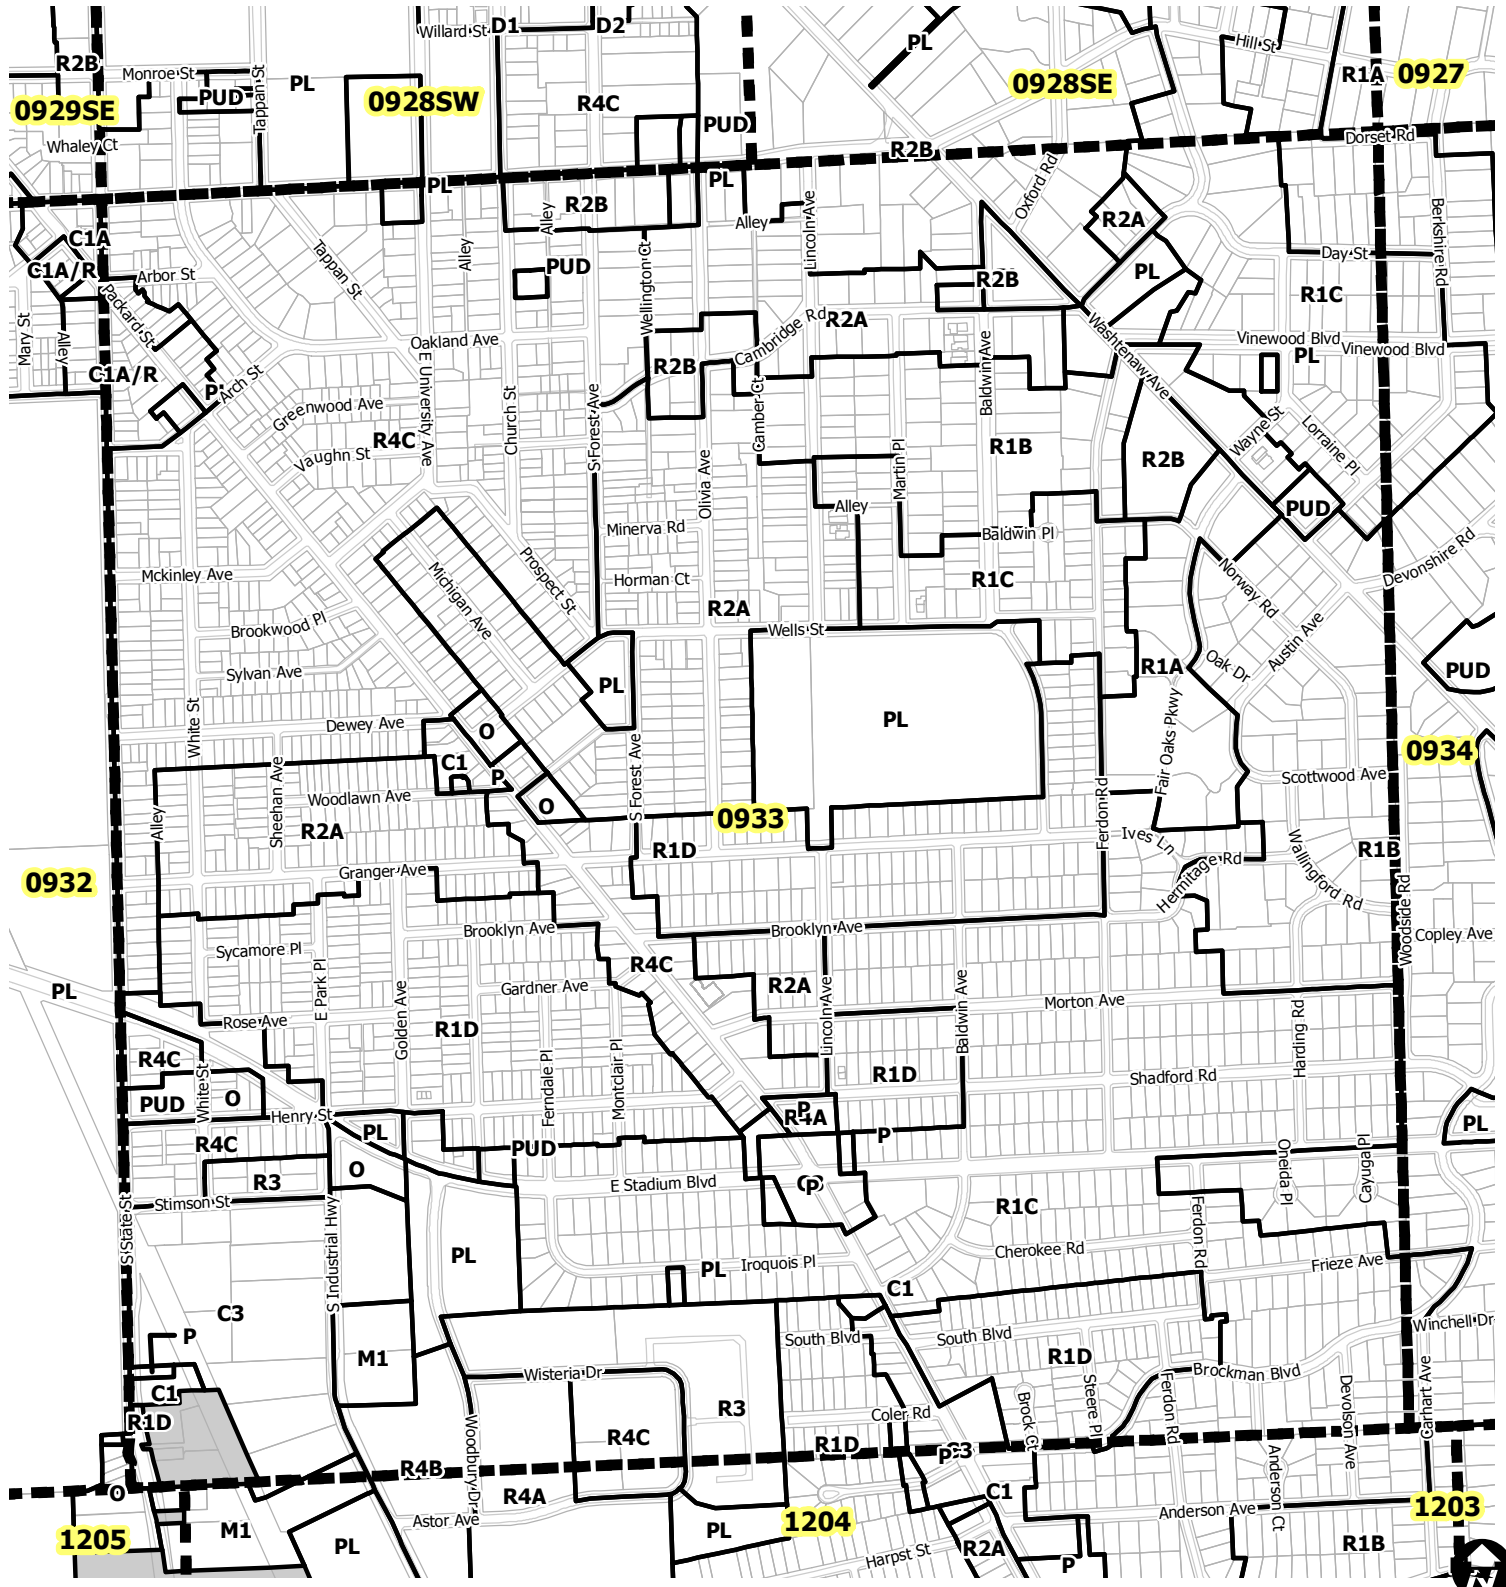

# Ann Arbor City Zoning Map

## SECTION 0933

- Township Zoning
- Section Boundary

Map date 7/2/2019  
 Any aerial imagery is circa 2018  
 unless otherwise noted  
 Terms of use: [www.a2gov.org/terms](http://www.a2gov.org/terms)