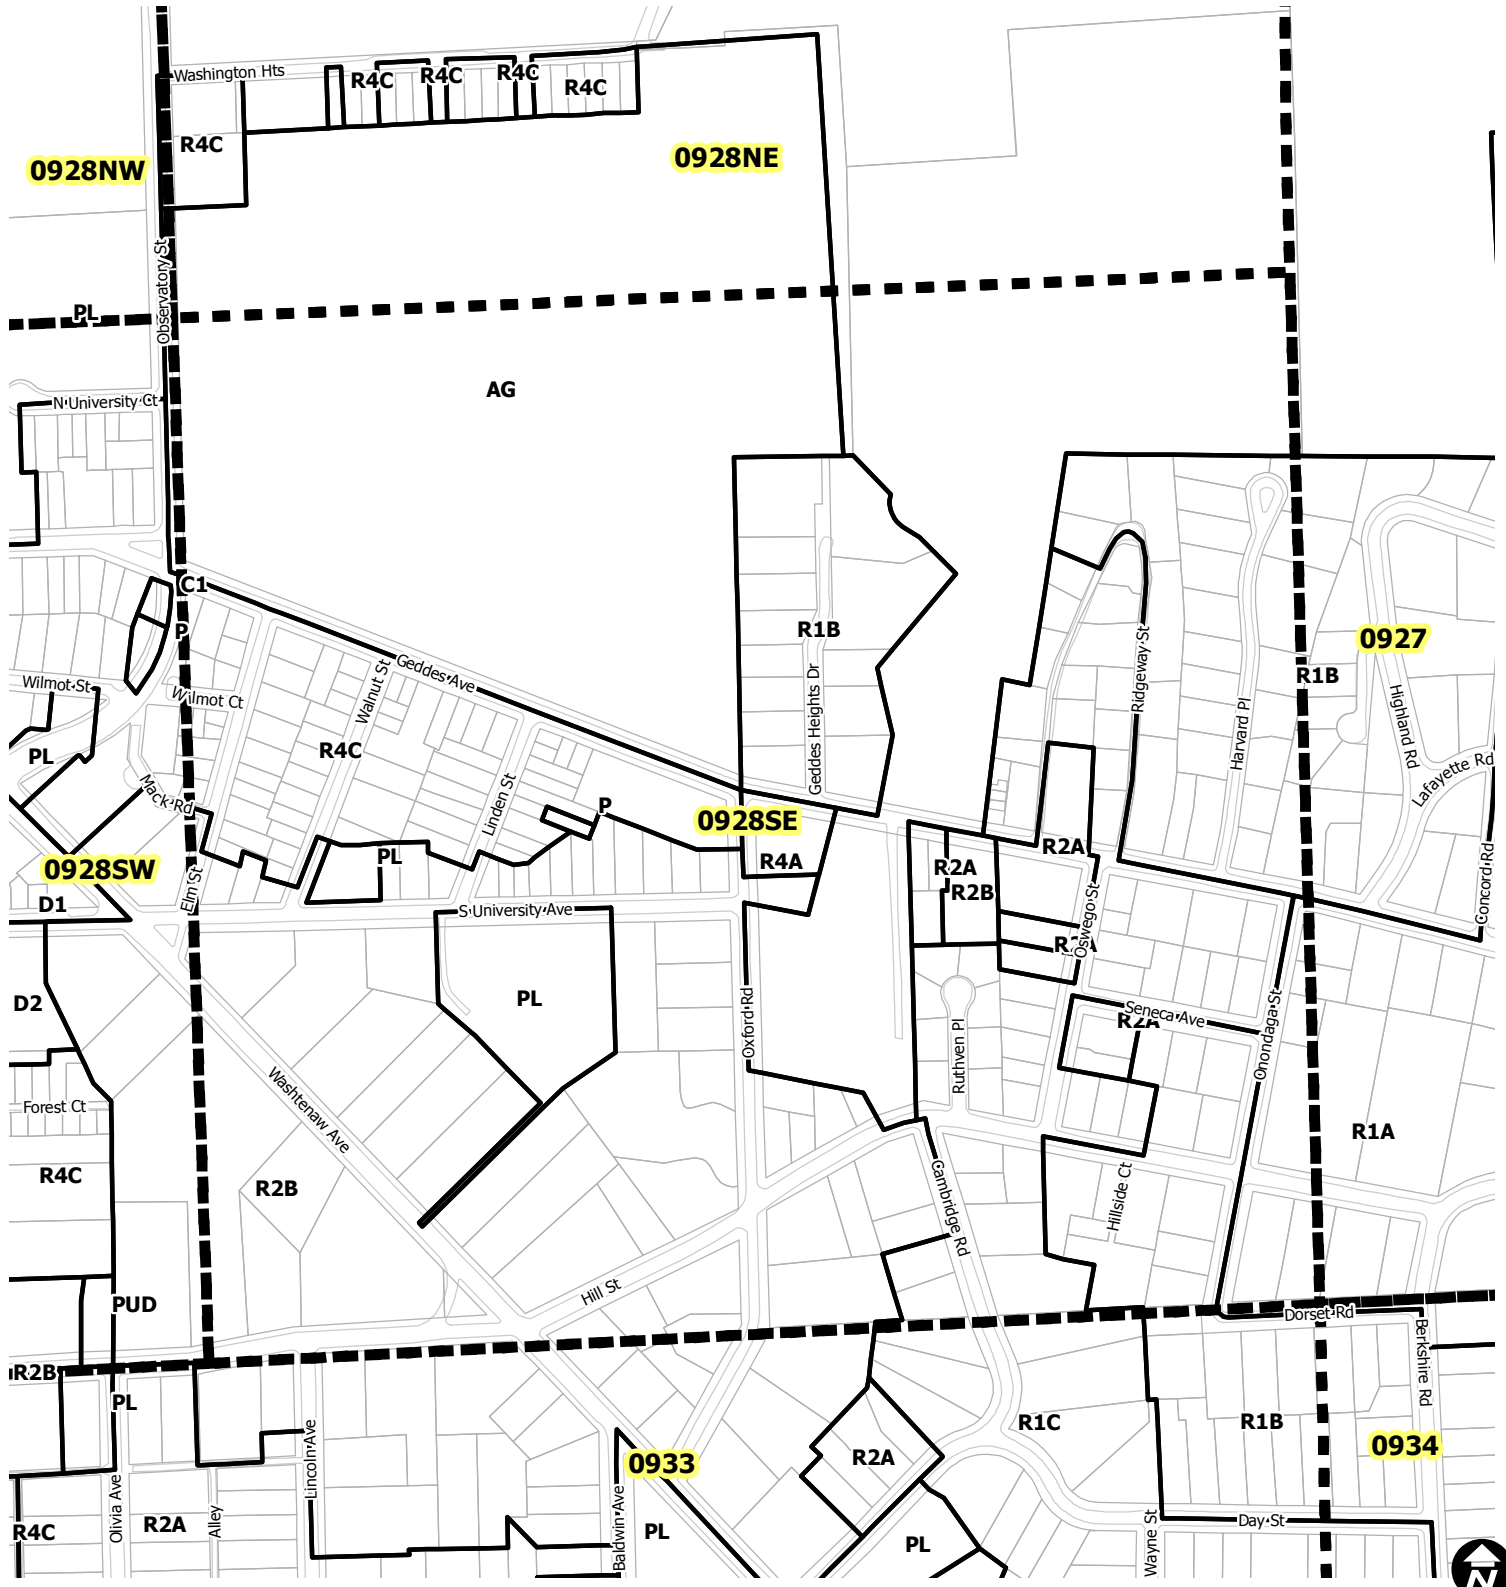

# Ann Arbor City Zoning Map

## SECTION 0928SE

- Township Zoning
- Section Boundary

Map date 7/2/2019  
 Any aerial imagery is circa 2015 unless otherwise noted  
 Terms of use: [www.a2gov.org/terms](http://www.a2gov.org/terms)