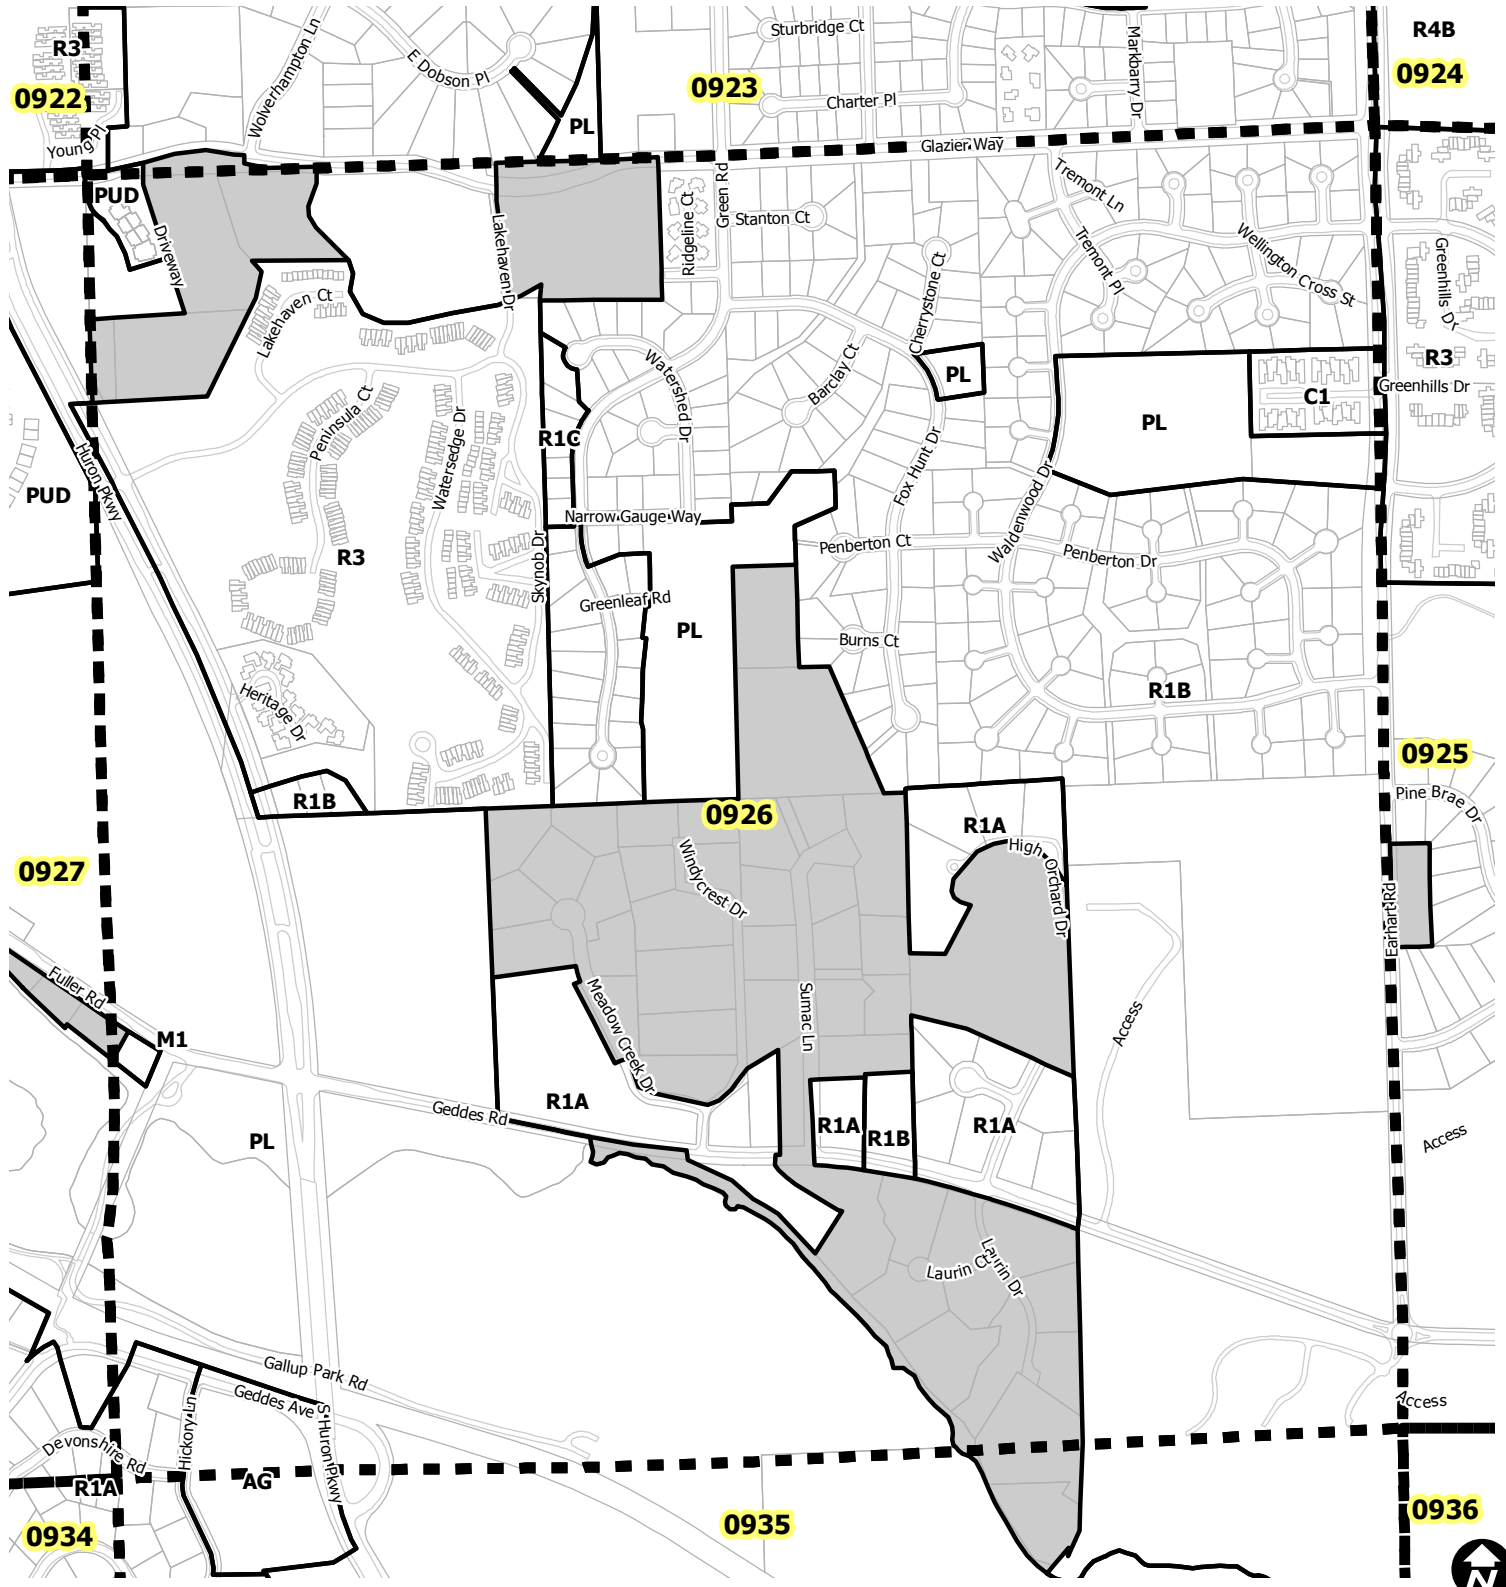

Ann Arbor City Zoning Map

SECTION 0926

- Township Zoning
- Section Boundary

Map date 7/2/2019
 Any aerial imagery is circa 2018 unless otherwise noted
 Terms of use: www.a2gov.org/terms