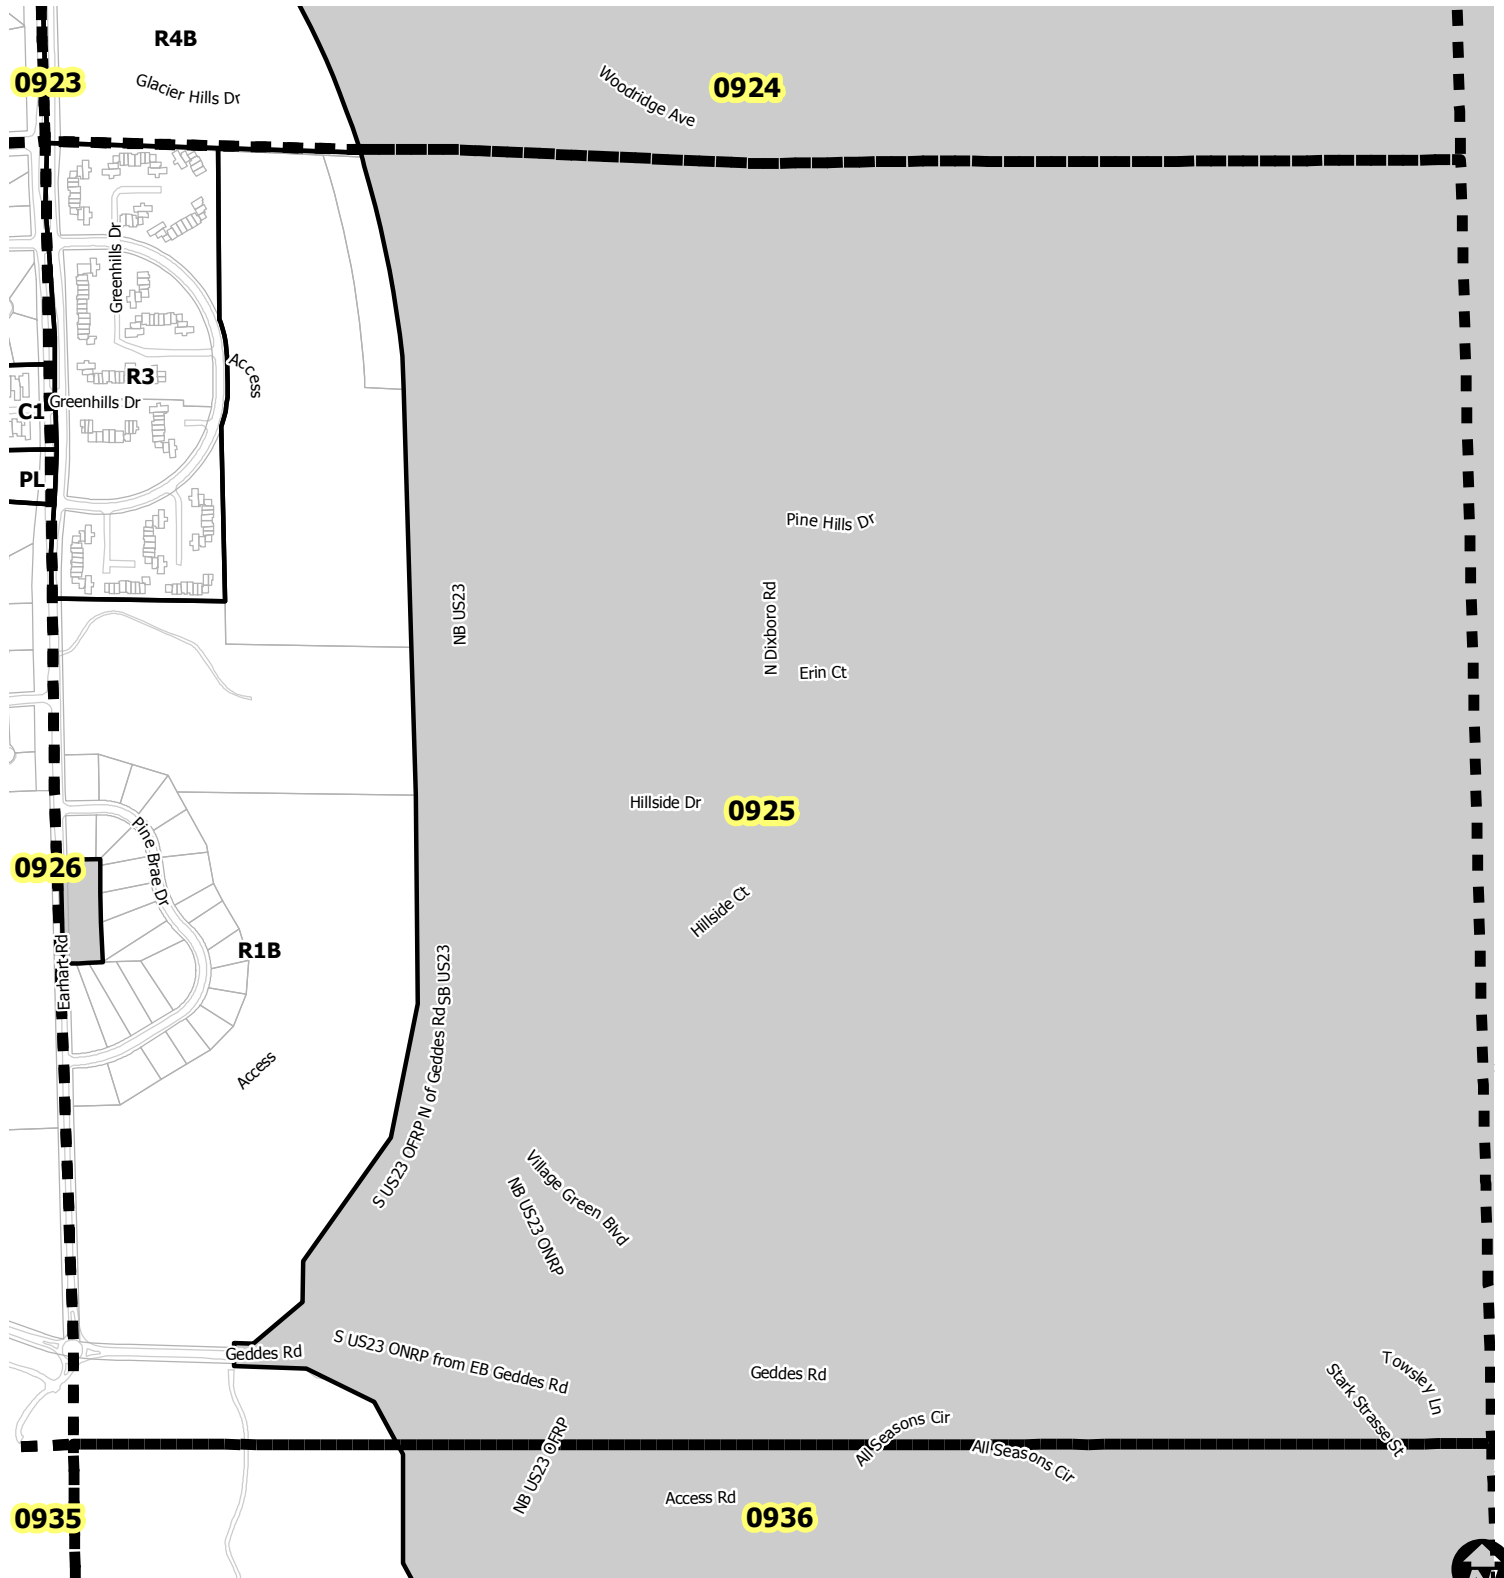

# Ann Arbor City Zoning Map

## SECTION 0925

- Township Zoning
- Section Boundary

Map date 7/2/2019  
 Any aerial imagery is circa 2018  
 unless otherwise noted  
 Terms of use: [www.a2gov.org/terms](http://www.a2gov.org/terms)