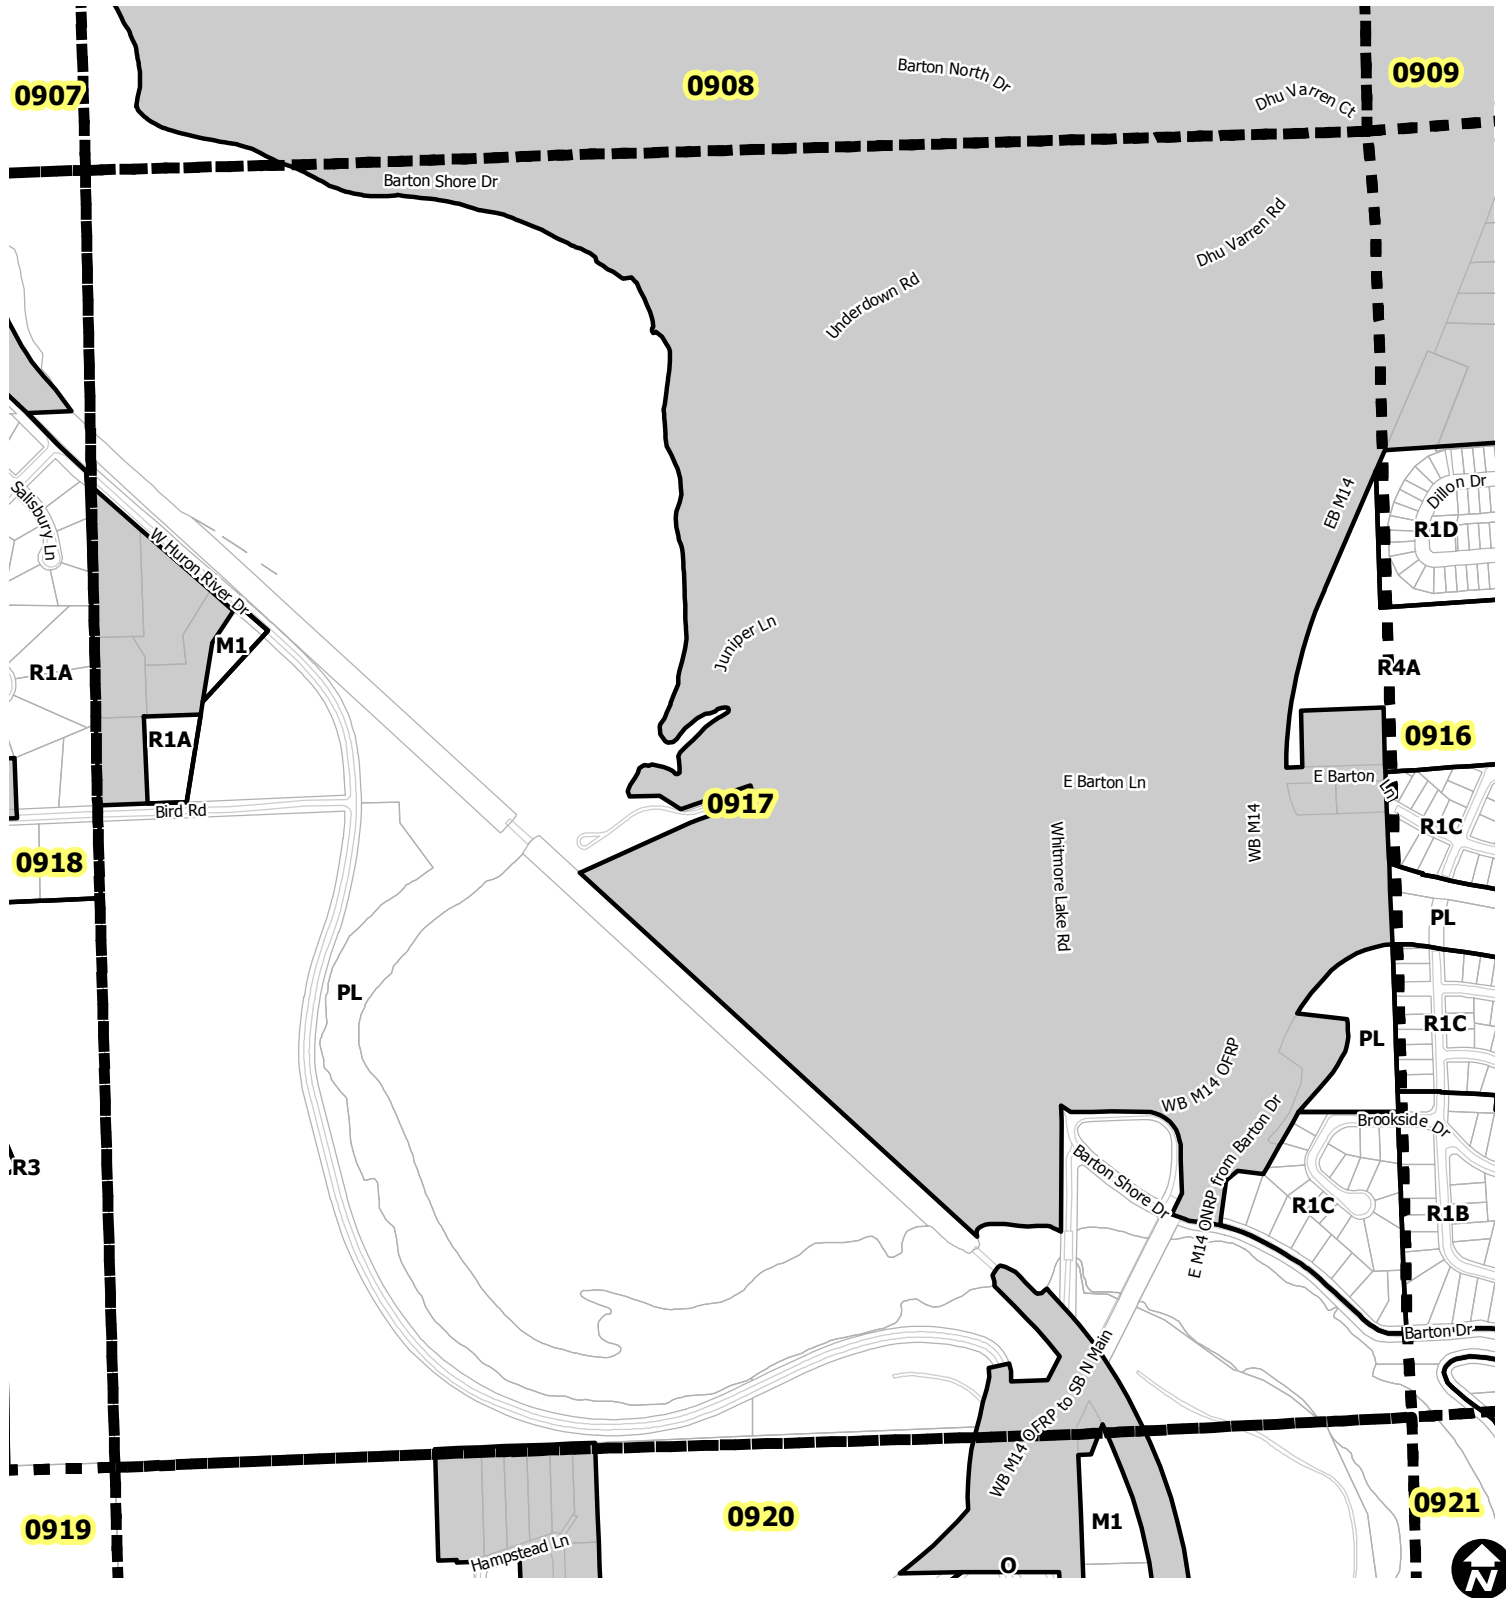

# Ann Arbor City Zoning Map

## SECTION 0917

- Township Zoning
- Section Boundary

Map date 7/2/2019  
 Any aerial imagery is circa 2018  
 unless otherwise noted  
 Terms of use: [www.a2gov.org/terms](http://www.a2gov.org/terms)