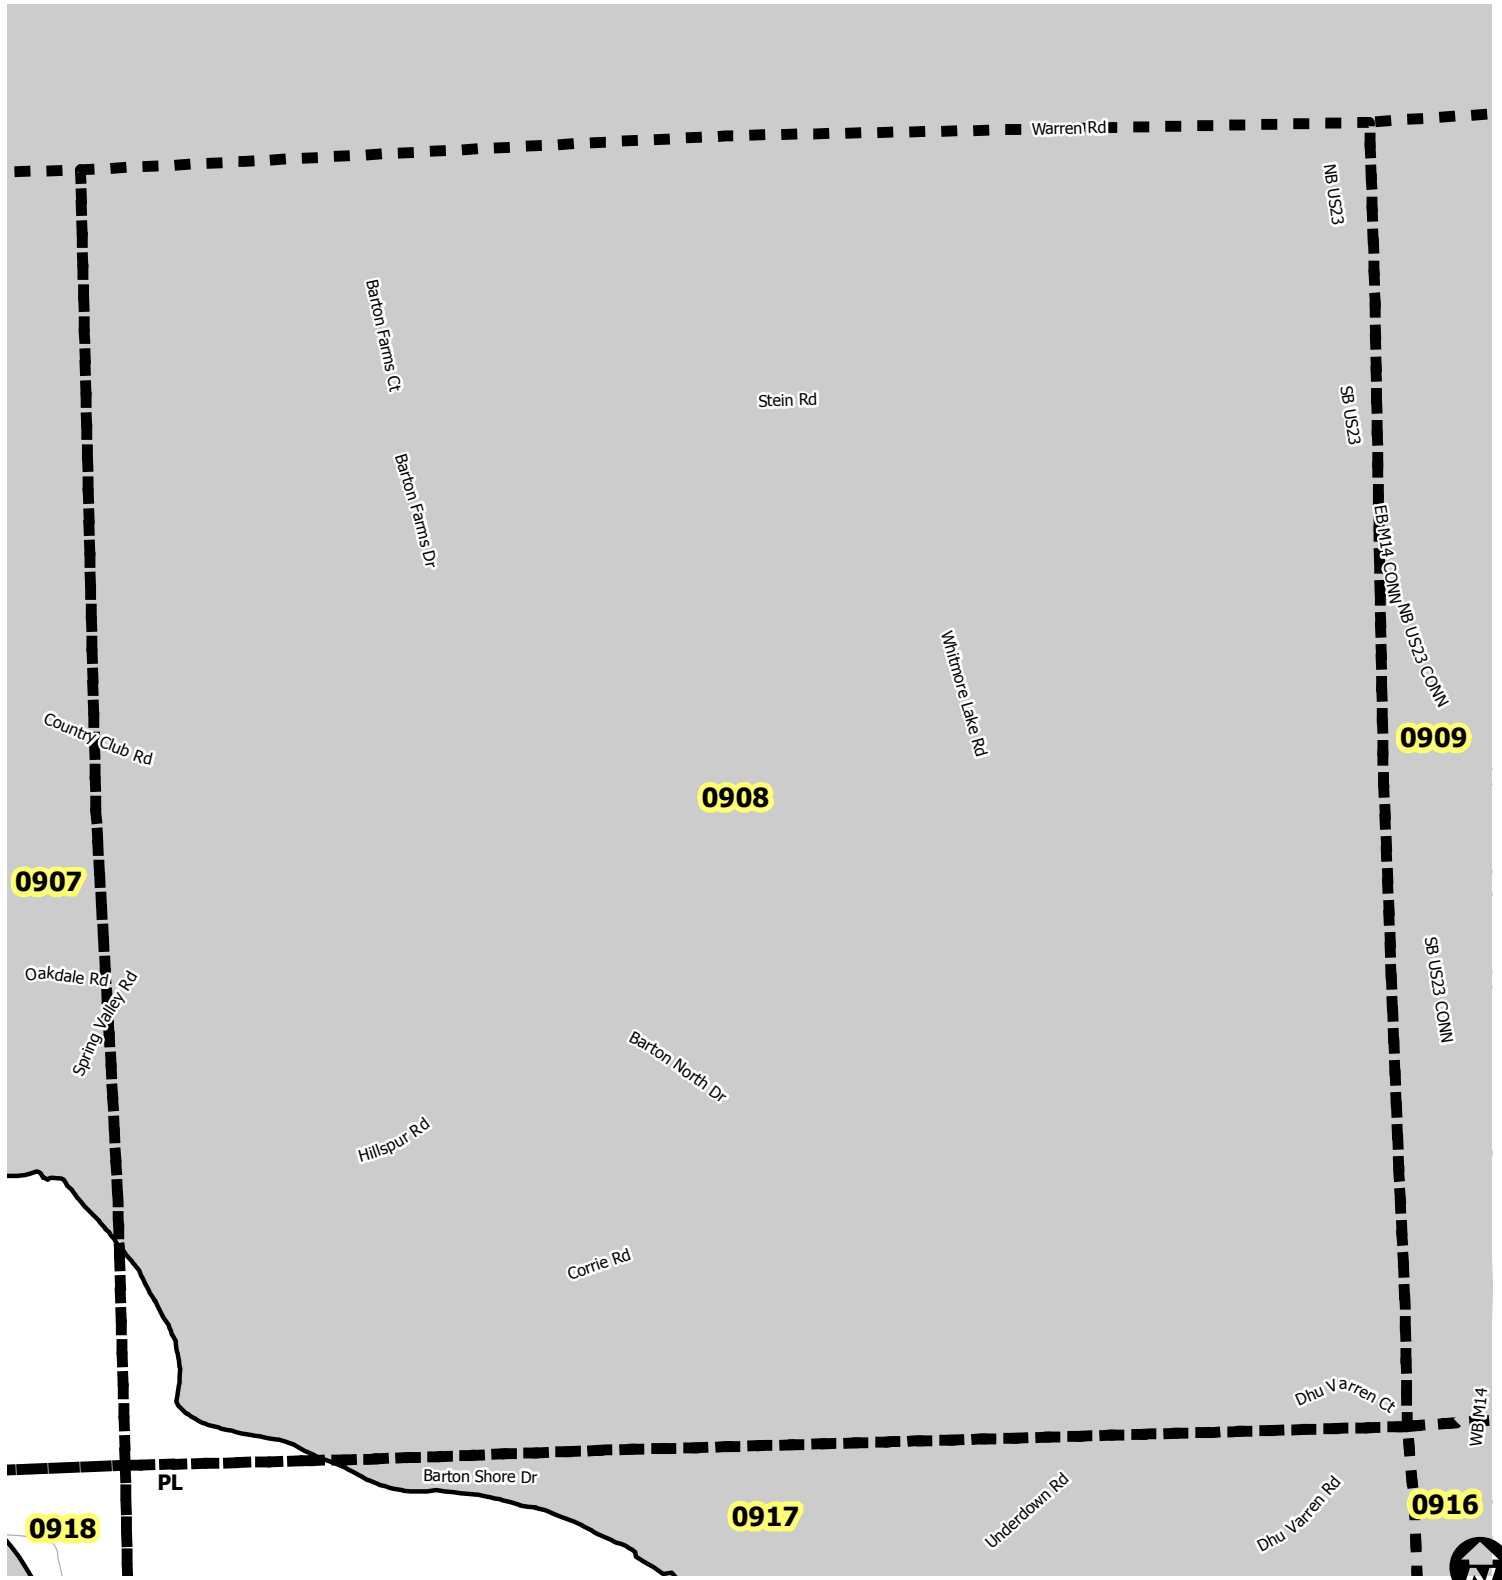

Ann Arbor City Zoning Map

SECTION 0908

- Township Zoning
- Section Boundary

Map date 7/2/2019
 Any aerial imagery is circa 2018
 unless otherwise noted
 Terms of use: www.a2gov.org/terms