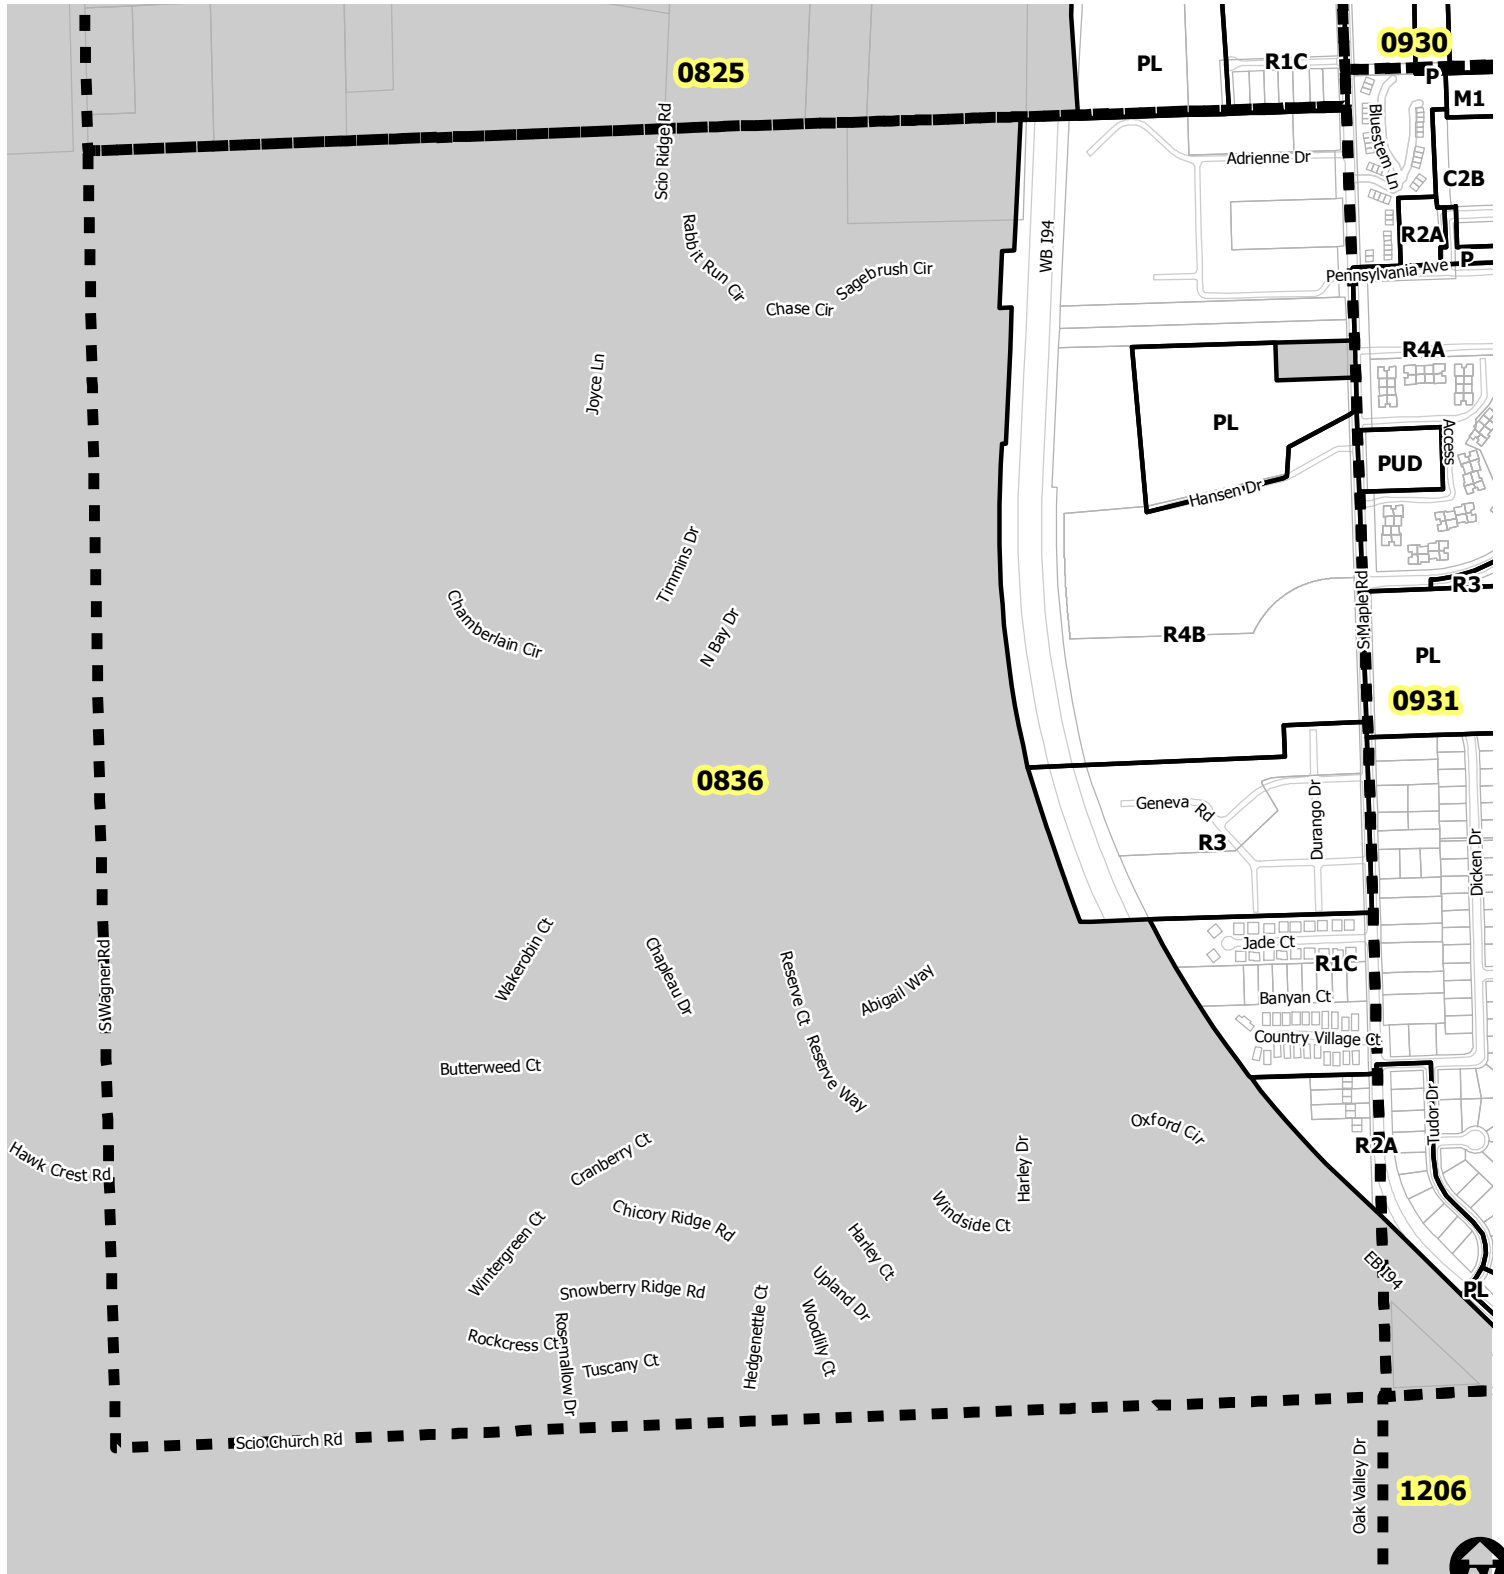

Ann Arbor City Zoning Map

SECTION 0836

- Township Zoning
- Section Boundary

Map date 7/2/2019
 Any aerial imagery is circa 2018
 unless otherwise noted
 Terms of use: www.a2gov.org/terms