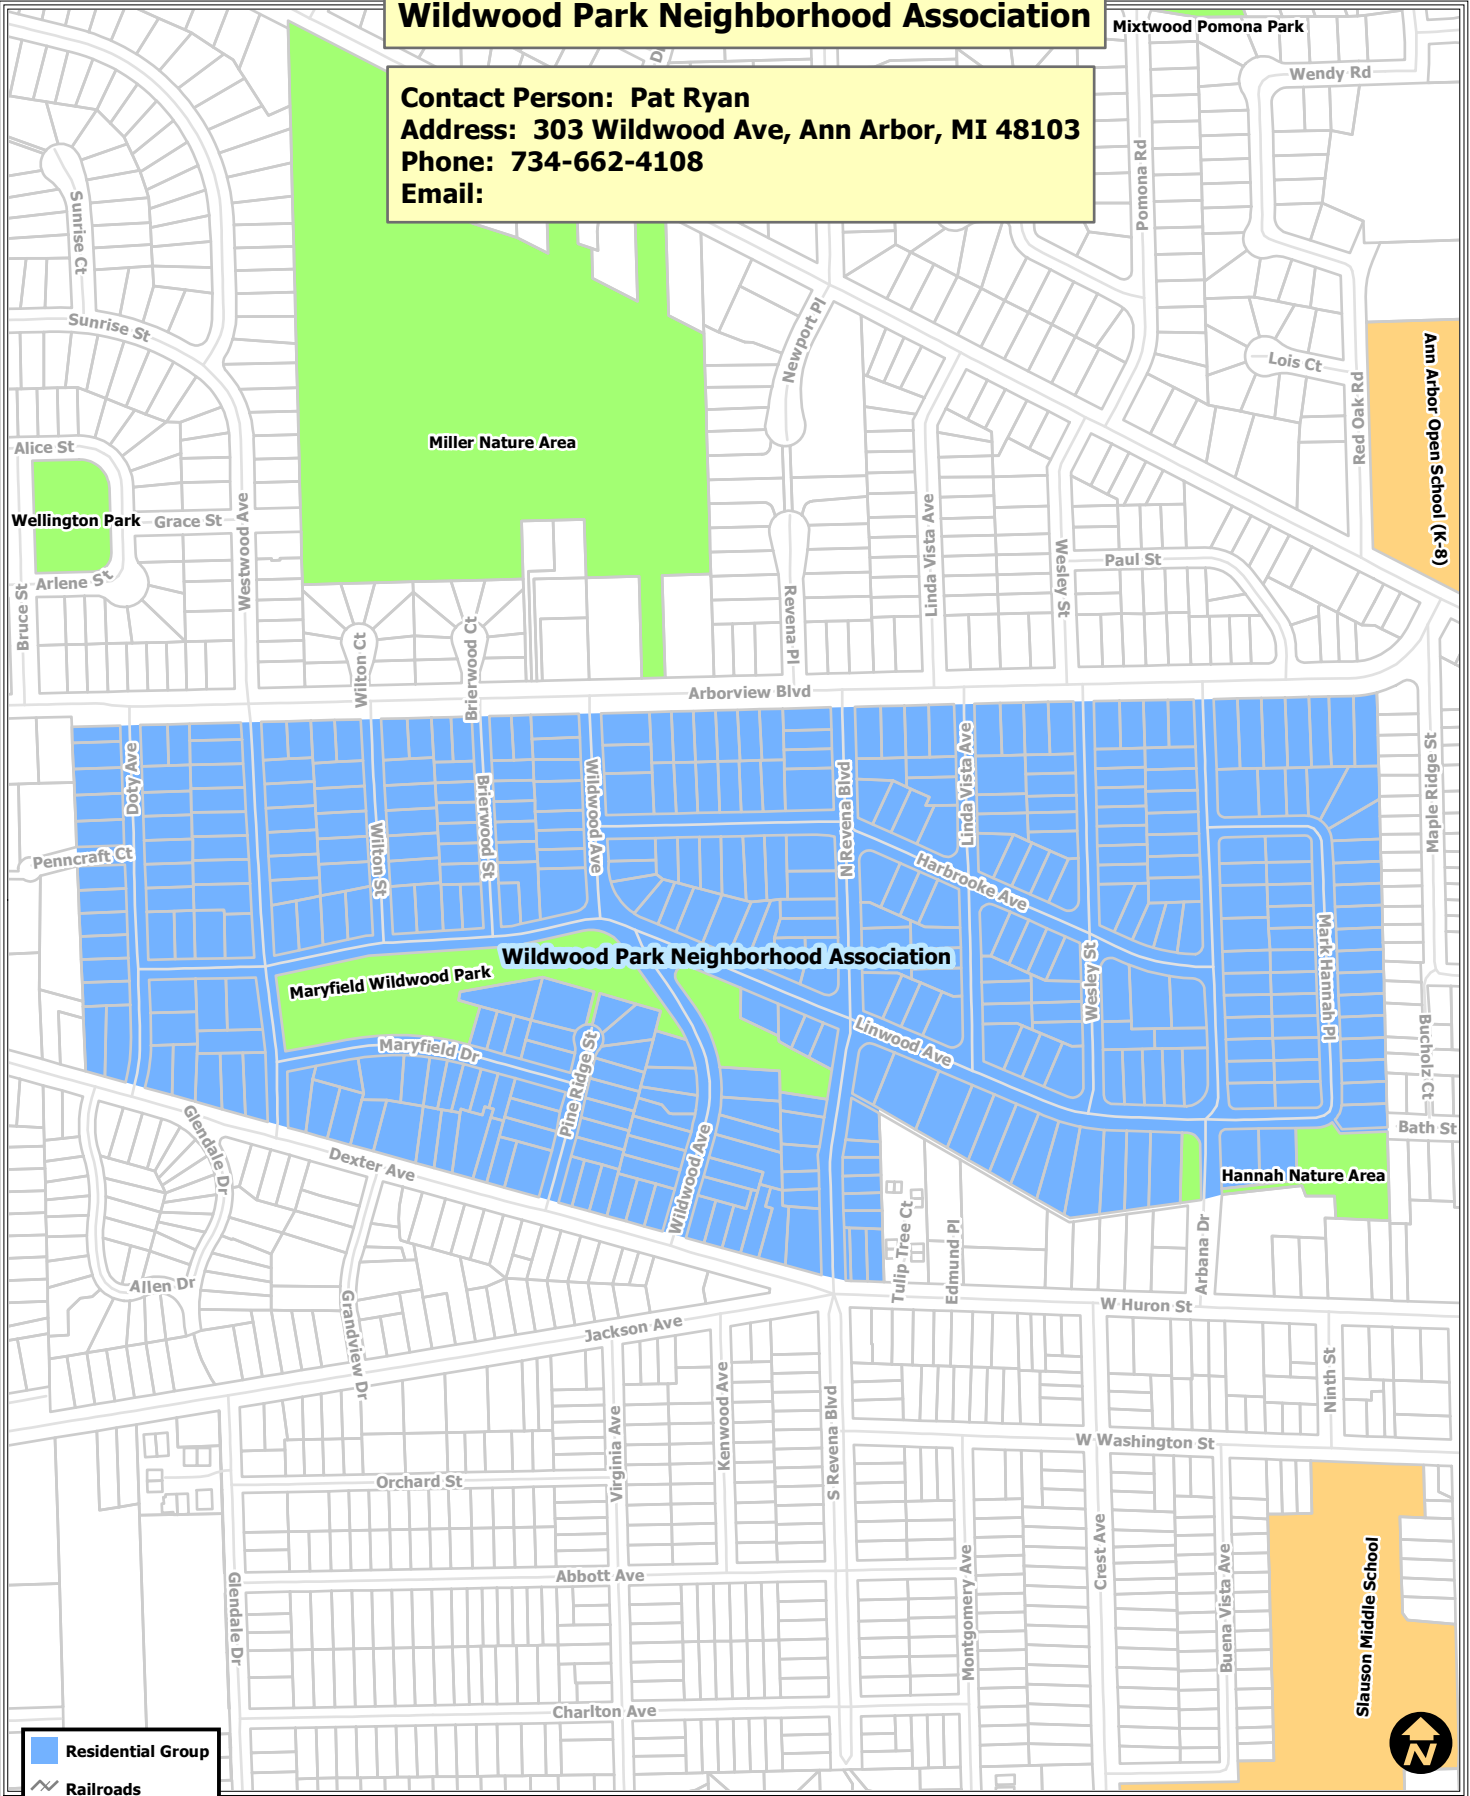

Wildwood Park Neighborhood Association

Contact Person: Pat Ryan
Address: 303 Wildwood Ave, Ann Arbor, MI 48103
Phone: 734-662-4108
Email: