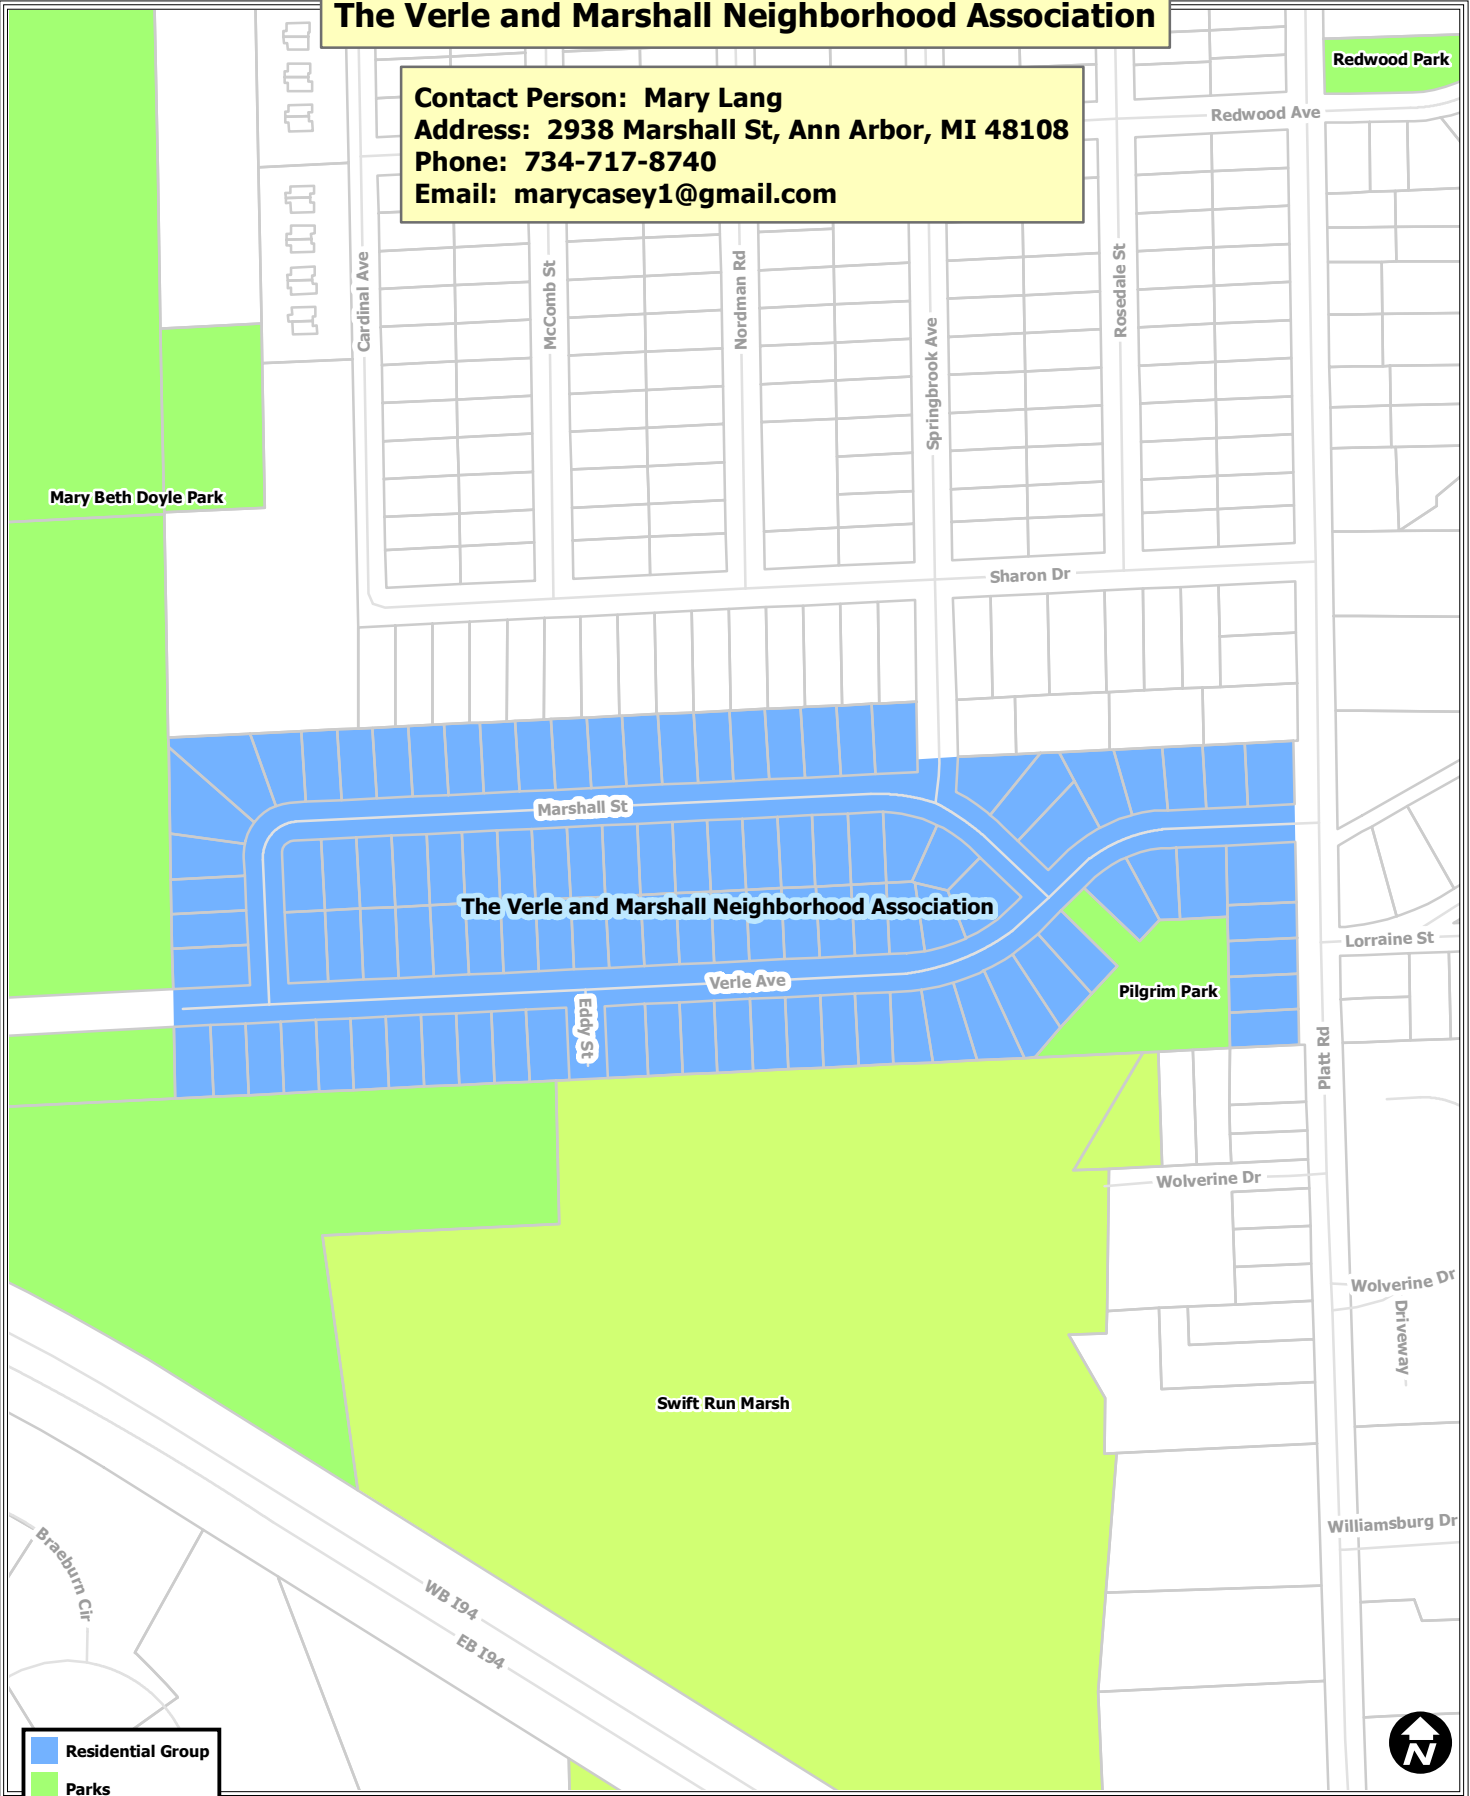

The Verle and Marshall Neighborhood Association

Contact Person: Mary Lang
Address: 2938 Marshall St, Ann Arbor, MI 48108
Phone: 734-717-8740
Email: marycasey1@gmail.com

- Residential Group
- Parks
- Schools
- Other Open Space
- Huron River
- Tax Parcels
- Railroads

Map date 3/4/2019
Any aerial imagery is circa 2018
unless otherwise noted.
Terms of use: www.a2gov.org/terms