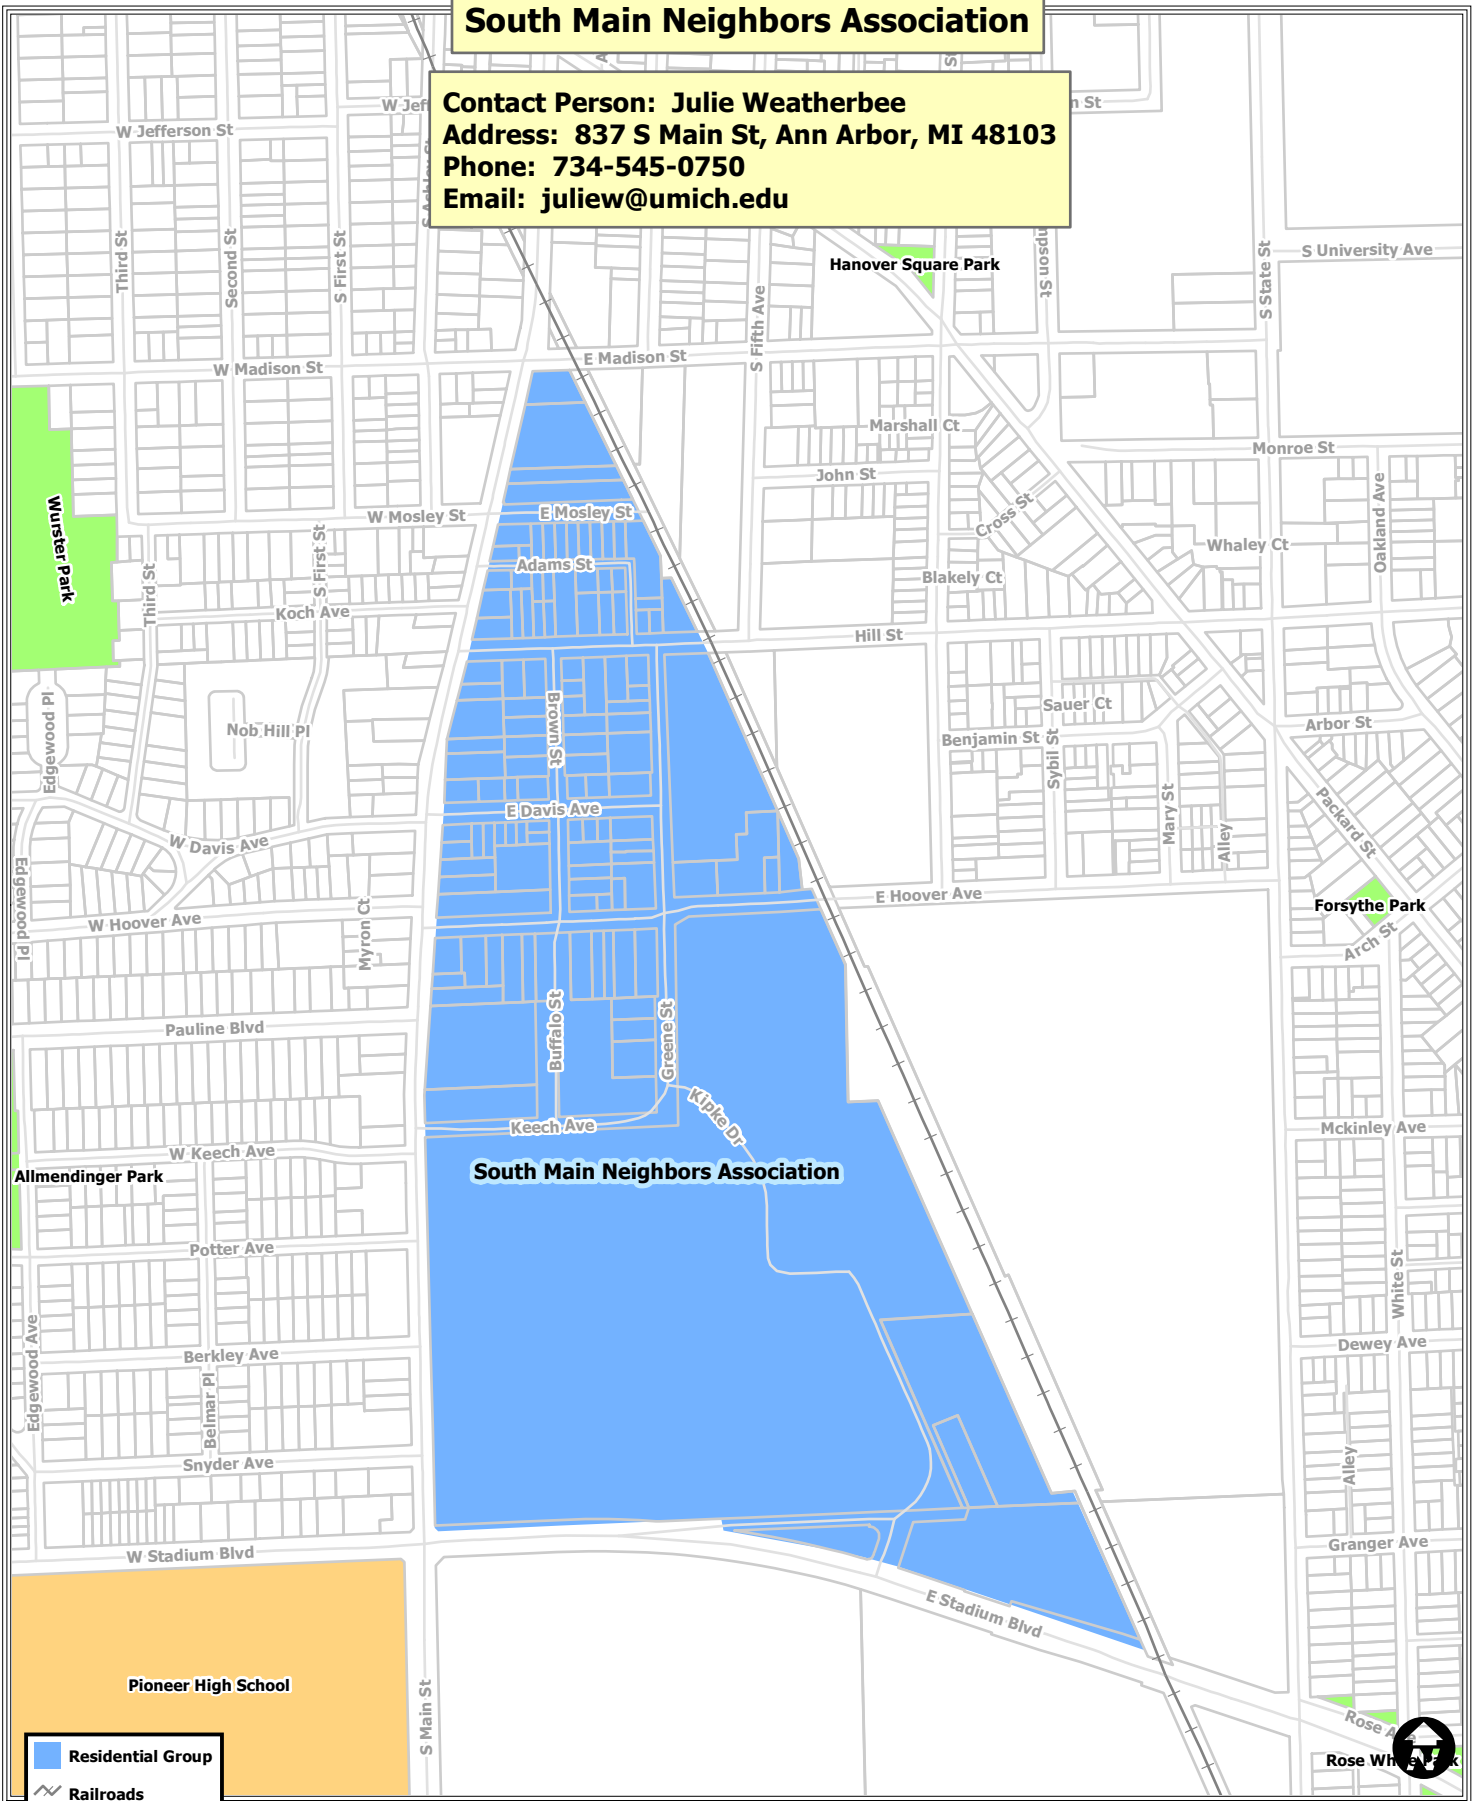

South Main Neighbors Association

Contact Person: Julie Weatherbee
Address: 837 S Main St, Ann Arbor, MI 48103
Phone: 734-545-0750
Email: juliew@umich.edu

Map date 5/29/2015
Any aerial imagery is circa 2012
unless otherwise noted.
Terms of use: www.a2gov.org/terms