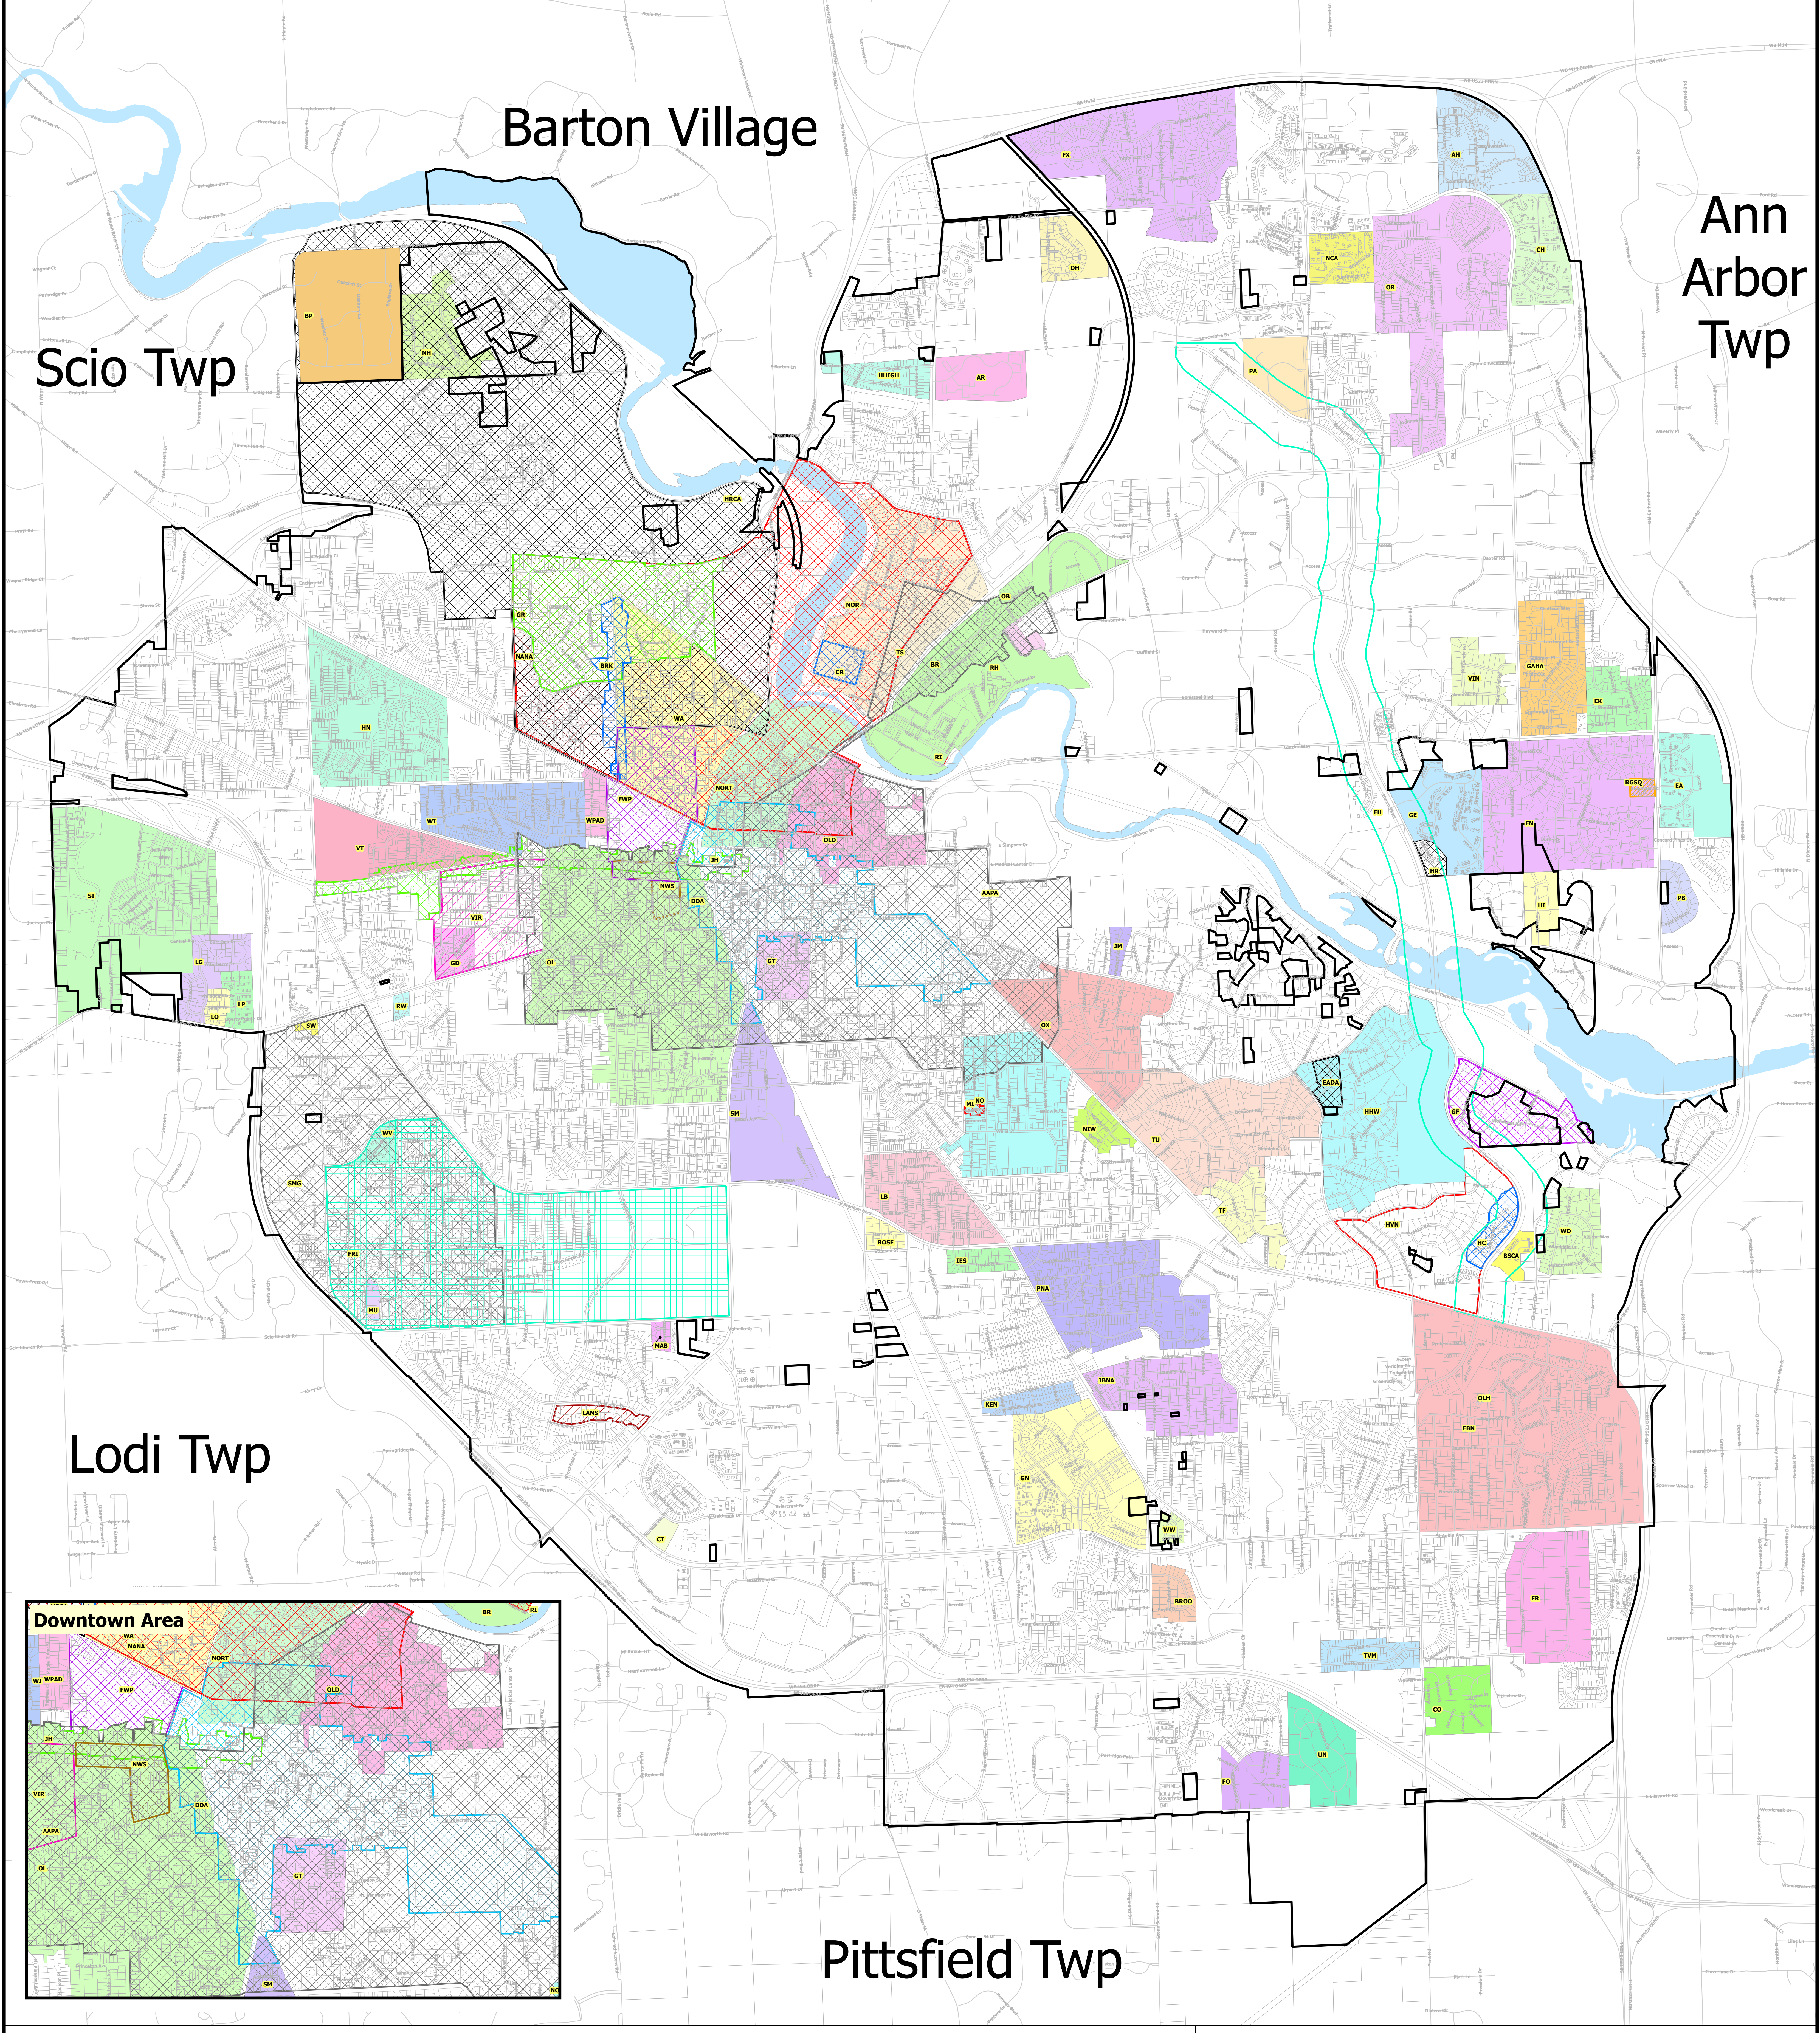

City of Ann Arbor Residential Assc

- | | | | | | | |
|---|--|---|---|---|---|---|
| (AA) Arbor Hills Condo Association | (EA) Earhart Knolls Homeowners Assoc | (GT) Germantown Neighborhood Assoc | (JH) Jackson-Huron Neighborhood Assoc | (NA) North Area Neighborhood Assoc | (RW) Ridgewood Condo Assoc | (VT) Vet's Park Triangle Neighborhood Assoc |
| (AAPA) Ann Arbor Pres Alliance | (EA) Earhart Village Homes Assoc | (GA) Glacier Area Neighborhood Assoc | (JM) James H. McDonald's Subdivision NA | (NB) North Burns Park Assoc | (RGSQ) Ridgmar Square Condominium Assoc | (VIN) Vintage Valley Homeowners Assoc |
| (AR) Arrowwood Hills Co-op | (EADA) East Aberdeen Drive Assoc | (GD) Glendale-Liberty Neighborhood Group | (KEN) Kensington-Marlborough Neighborhood Assoc | (NORT) North Central Neighborhood Assoc | (RH) River House Condo Assoc | (VIR) Virginia Park Neighborhood Assoc |
| (BP) Barton Plateau #2 and Huron R Hgts Sub | (FBN) Forestbrooke Neighborhood | (GR) Greater Sunset/Brooks Neighborhood Assoc | (LAN) Lans Basin, Inc. | (NORTH) North Ives Woods | (RI) Riverside Park Place Condo Assoc | (WV) Walden Village Homeowners Assoc |
| (BSCA) Brentwood Square Condominium Association | (FO) Forest Hills Co-op | (HN) Halesley Neighborhood Assoc | (LG) Liberty Glen Homeowners Assoc | (NOR) Northside Neighborhood Assoc | (ROSE) Rose White Neighborhood Assoc | (WH) Walden Woods Maintenance Corp |
| (BR) Broadway Area Neighborhood Assoc | (FX) Foxfire Condominium Assoc | (HR) Heritage Ridge Condominium Assoc | (LO) Liberty Oaks Assoc | (OB) Old Broadway Neighborhood | (SI) Sister Lakes Assoc | (WV) Water Hill Neighbors Assoc |
| (BRK) Brooks Street Neighborhood Assoc | (FR) Freeman Estates Neighborhood Assoc | (HI) Hilltops (Sumac Lane) | (LP) Liberty Pointe Condo Assoc | (OLD) Old Fourth Ward Assoc | (SM) South Main Neighbors Assoc | (WPAD) West Park After Dark |
| (BROO) Brookside Sub | (FR) Friends of Greenview and Pioneer Nature Areas | (HC) Huron Chase Condo Assoc | (LR) Lower Burns Park Neighborhood | (OL) Old Hickory Place Condo Assoc | (SWG) South Maple Group | (WI) Willow Park Neighborhood Assoc |
| (CH) Chapel Hill Condominium Assoc | (FR) Friends of Huron Parkway | (HRHS) Huron Highlands | (MBA) Meadows Association Board | (OL) Old West Side Assoc | (TVM) The Verle and Marshall Neighborhood Assoc | (WD) Woodcreek Homeowners Assoc |
| (CO) Colonial Square Co-op | (FR) Friends of Marrow Gauge Woods | (HRHW) Huron Hills Woodlands Neighborhood Assoc | (M) Miserva Road Homeowners Assoc | (OR) Orchard Hills/Maplewood Homeowners Assoc | (TS) Traver Street | Huron River |
| (CT) Cranbrook Tower Senior Assoc | (FWP) Friends of West Park | (HRCA) Huron River Citizens Assoc | (M) Mushroom Park Neighborhood Group | (OX) Oxbridge Neighborhood Assoc | (TU) Tuomy Farm Area Assoc | |
| (CA) Crossings of Ann Arbor Assoc | (GF) Giddies Farms Community Assoc | (HV) Huron Valley Neighborhood Alliance | (NW) Near West Side Neighborhood Assoc | (PA) Parkway Meadows | (TU) Tuomy Hills Area Homeowners Assoc | |
| (DH) Dhu Varren on the Park Homeowners Assoc | (GL) Geddes Lake Condos | (IB) Independence Blvd Neighborhood Assoc | (NH) Newport Hills Condo Assoc | (PA) Pattergill Neighborhood Assoc | (UT) University Townhouses Co-op | |
| (DOA) Downtown Area Citizens Advisory Council | (GN) Georgetown Neighborhood Assoc | (IES) Ingot/Ingot East Stadium Neighborhood Assoc | (NCA) Northbury Condo Assoc | | | |