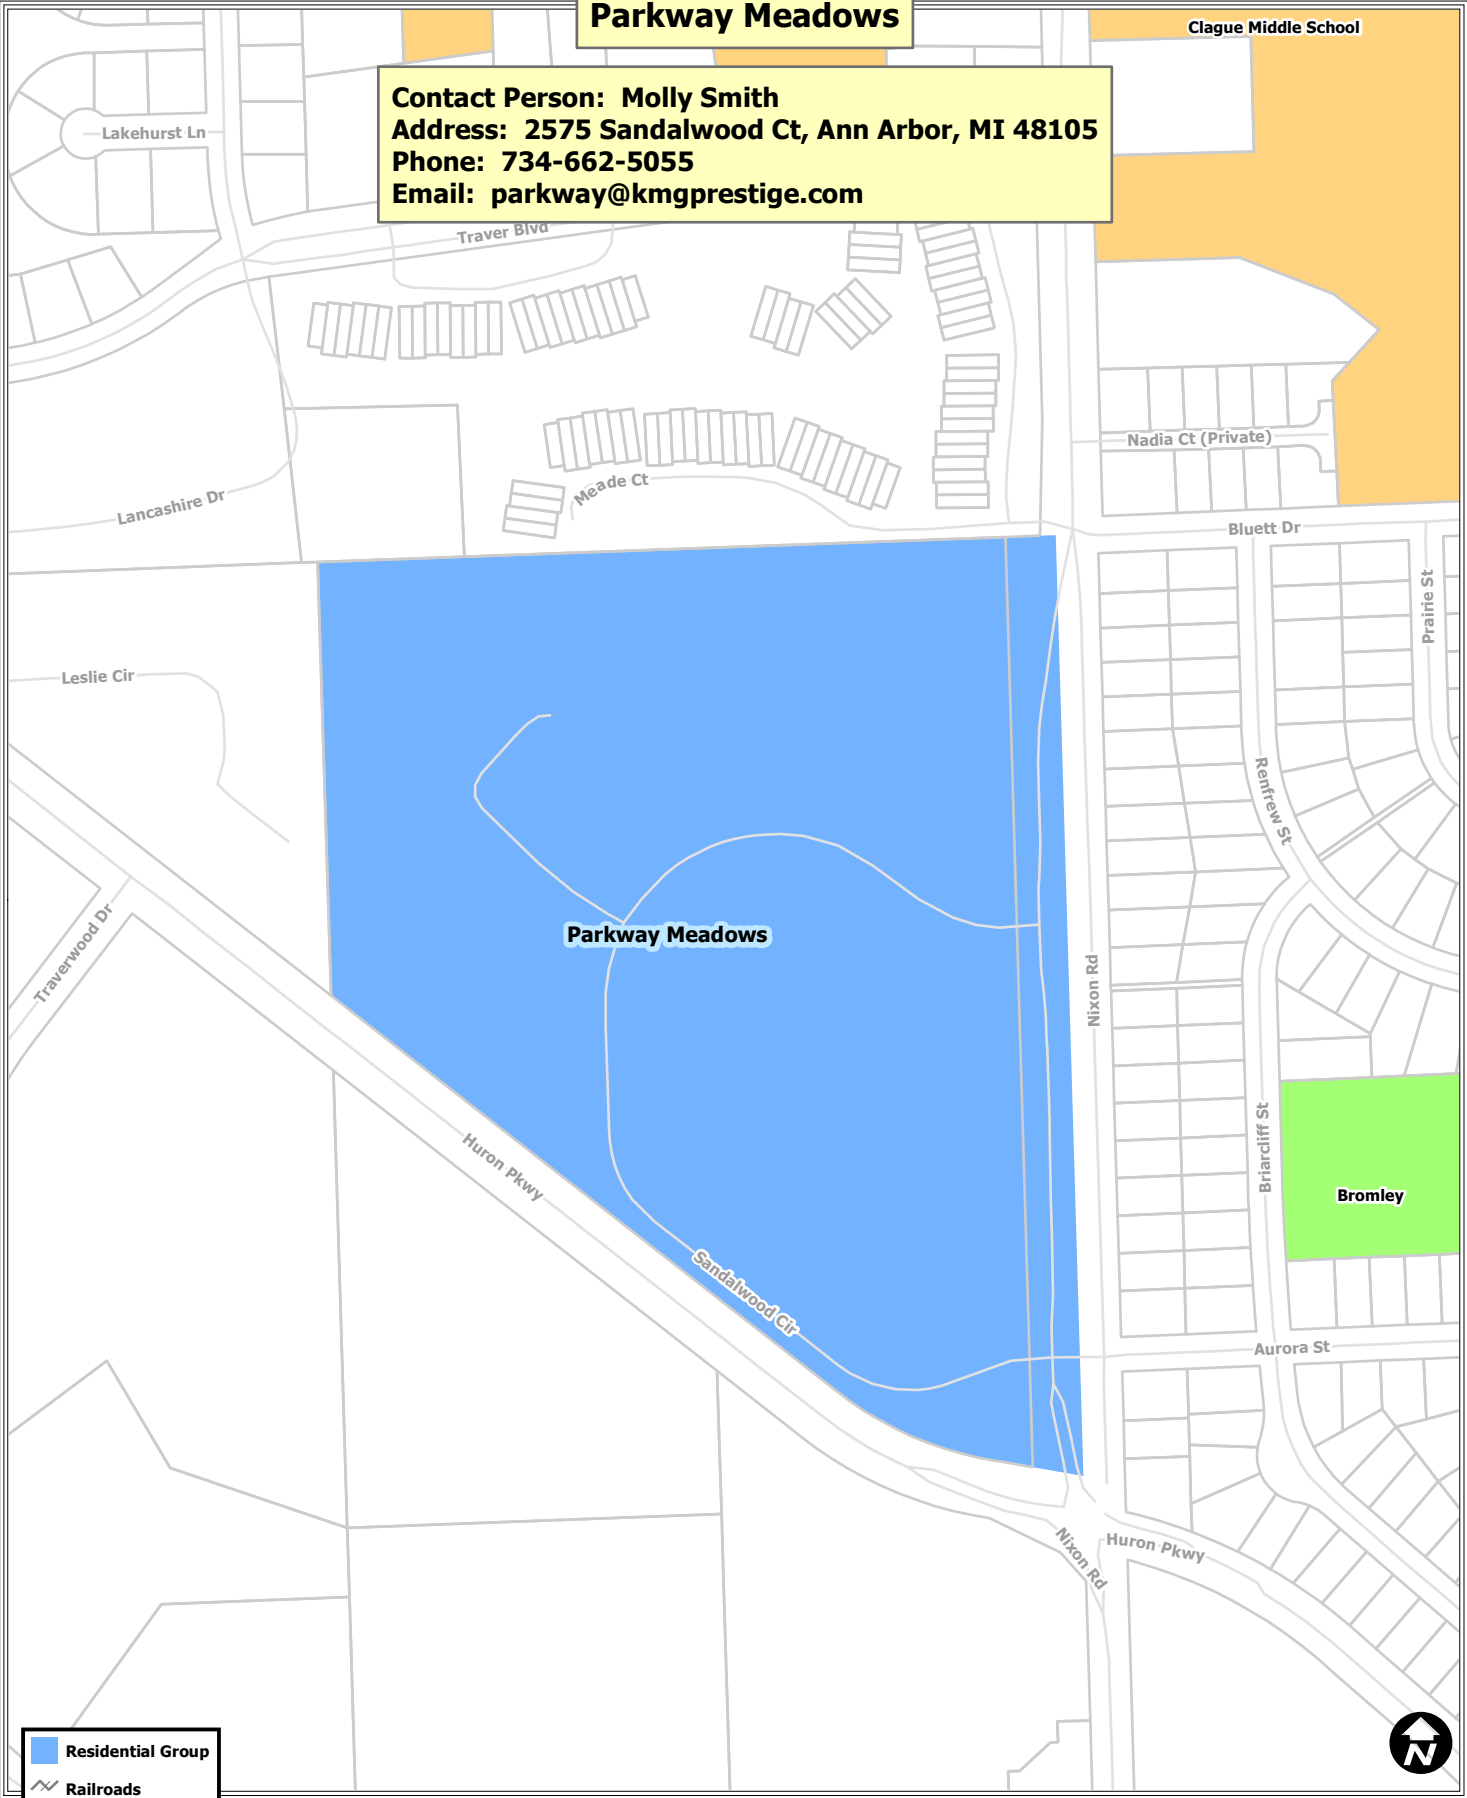

Parkway Meadows

Contact Person: Molly Smith
Address: 2575 Sandalwood Ct, Ann Arbor, MI 48105
Phone: 734-662-5055
Email: parkway@kmgprestige.com

Clague Middle School

- Residential Group
- Railroads
- Parks
- Schools
- Other Open Space
- Parcels
- Huron River