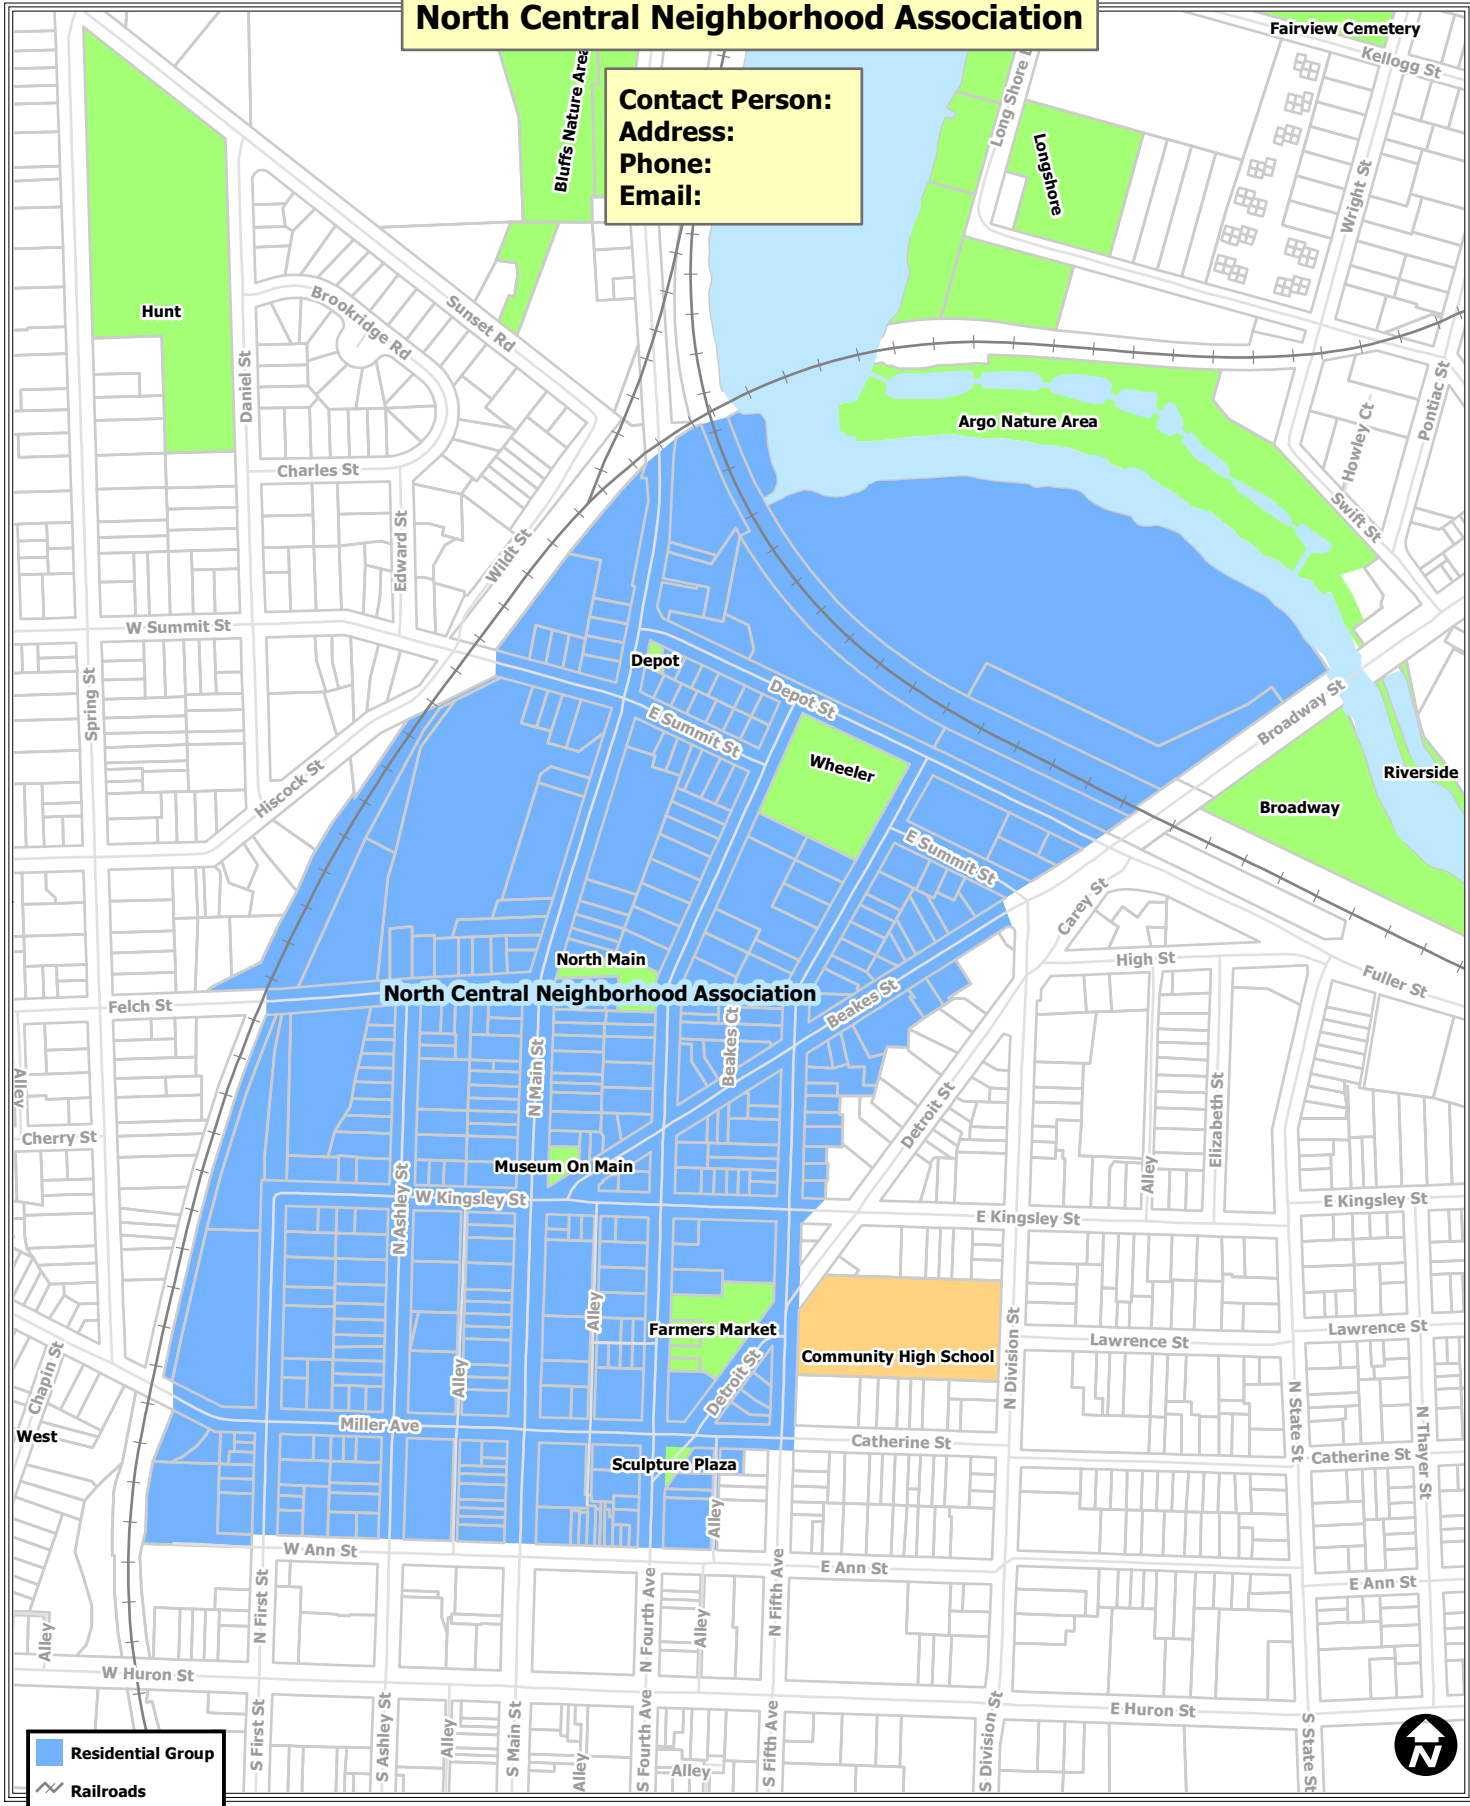

North Central Neighborhood Association

Contact Person:
Address:
Phone:
Email:

- Residential Group
- Railroads
- Parks
- Schools
- Other Open Space
- Parcels
- Huron River

Map date 5/29/2015
 Any aerial imagery is circa 2012 unless otherwise noted.
 Terms of use: www.a2gov.org/terms