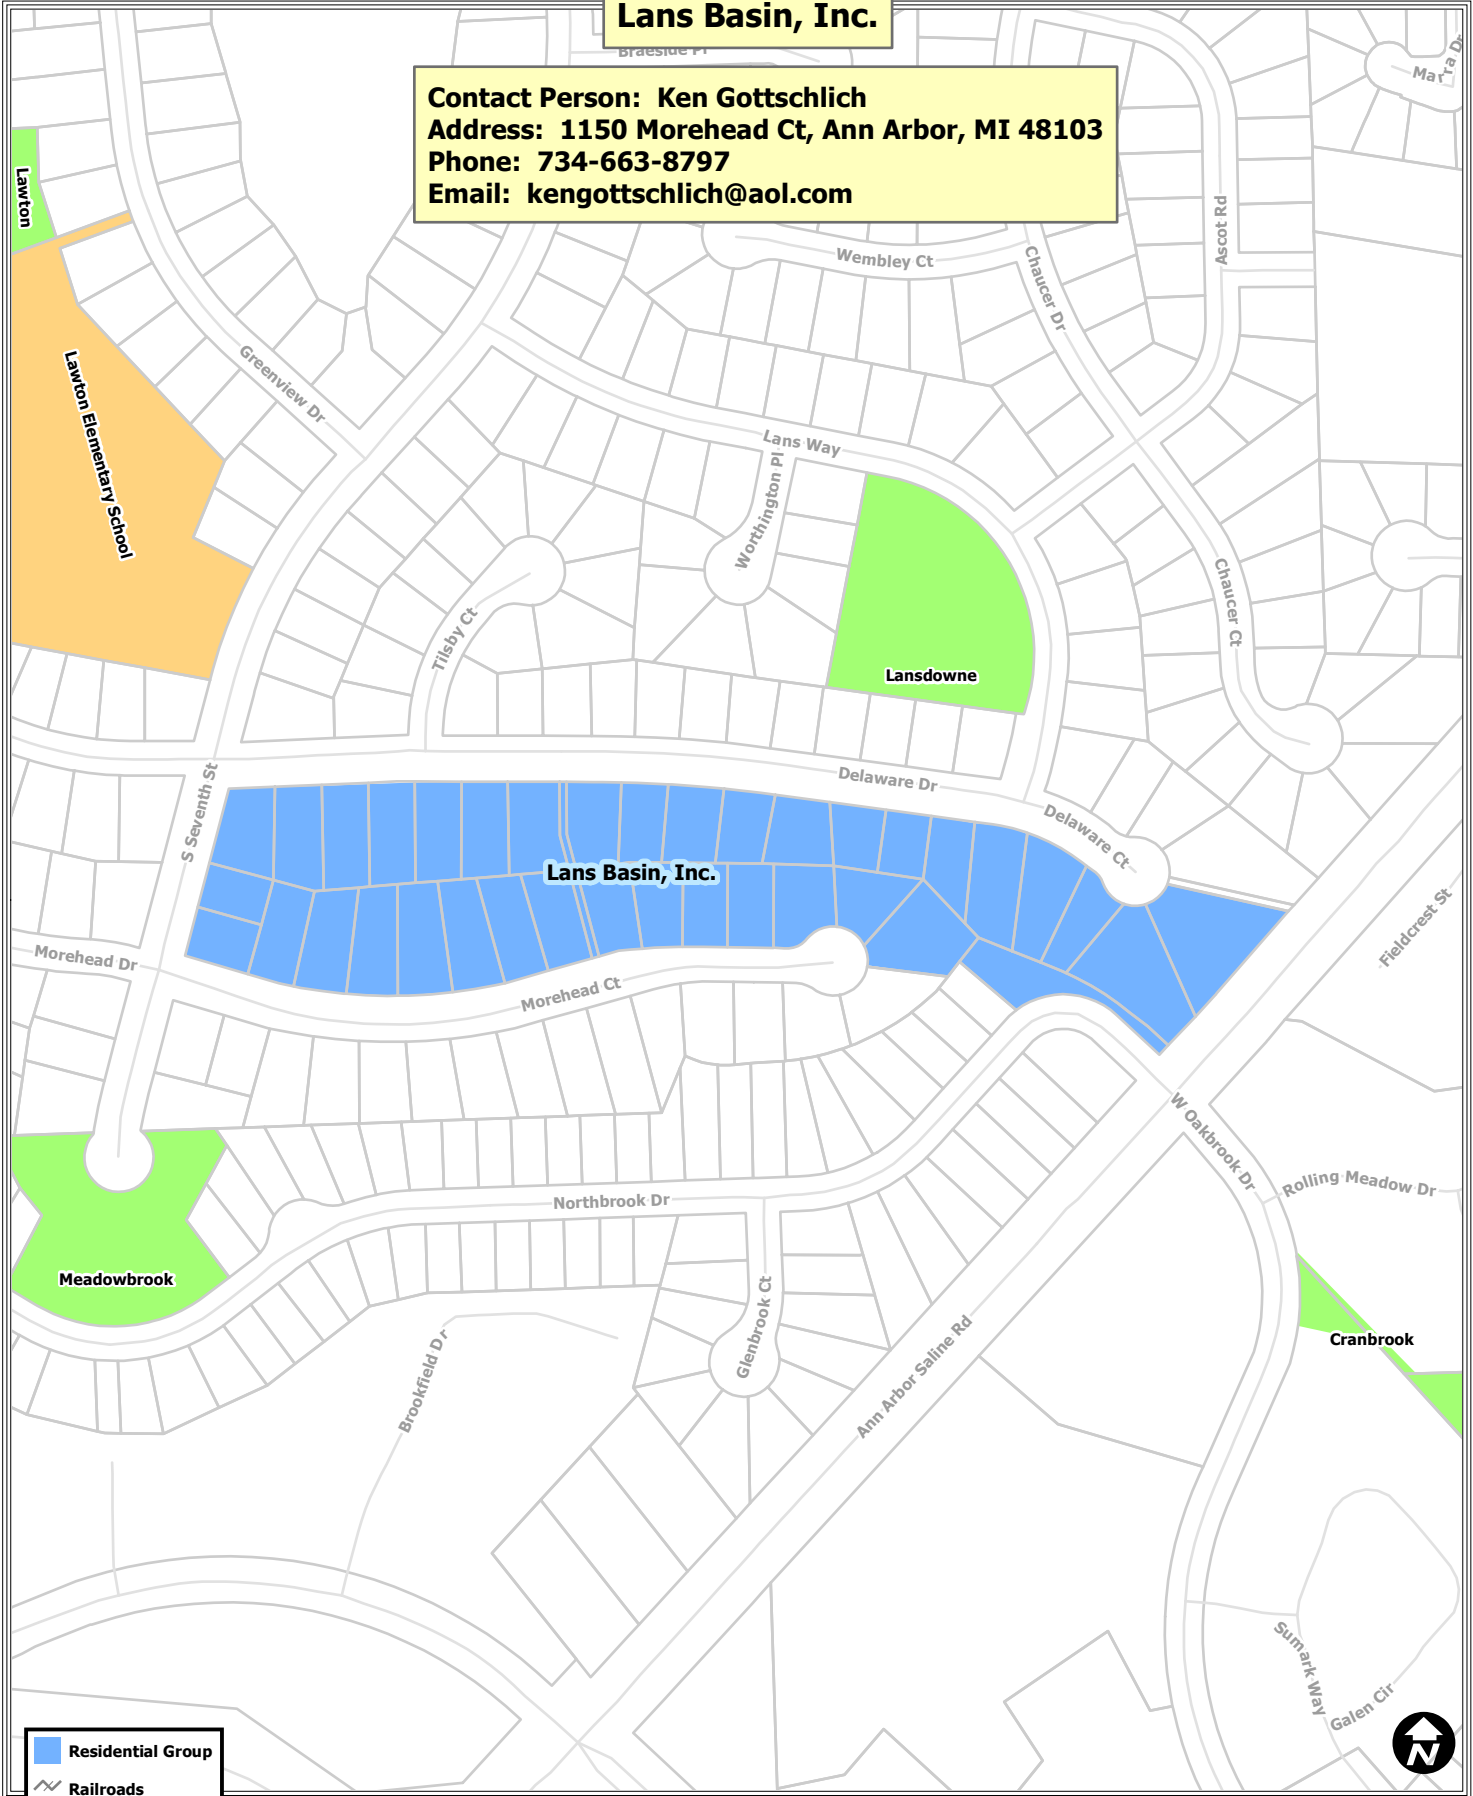

Lans Basin, Inc.

Contact Person: Ken Gottschlich
Address: 1150 Morehead Ct, Ann Arbor, MI 48103
Phone: 734-663-8797
Email: kengottschlich@aol.com

- Residential Group
- Railroads
- Parks
- Schools
- Other Open Space
- Parcels
- Huron River