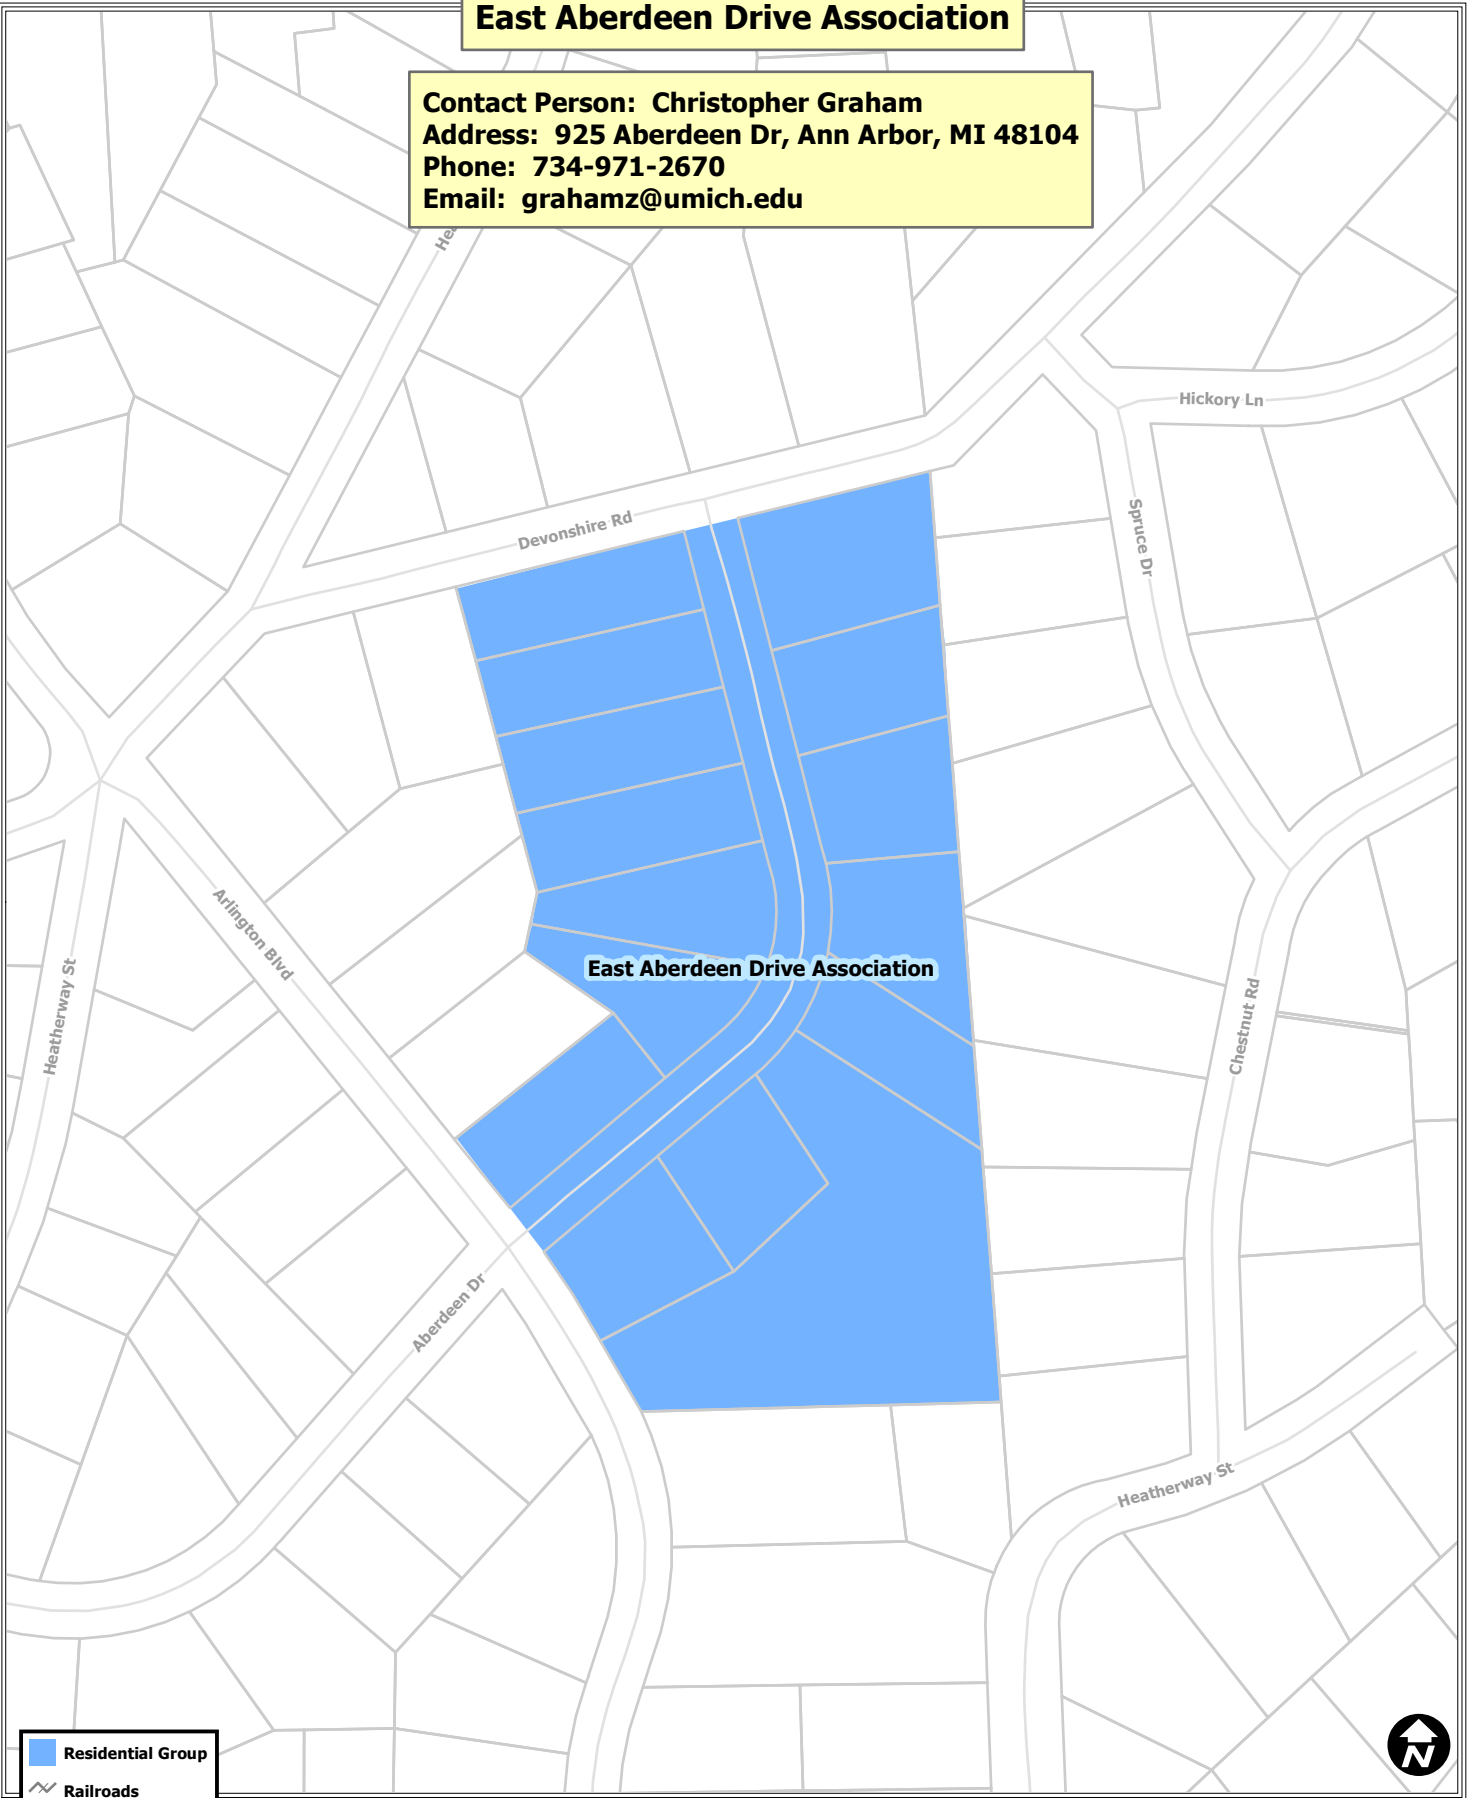

East Aberdeen Drive Association

Contact Person: Christopher Graham
Address: 925 Aberdeen Dr, Ann Arbor, MI 48104
Phone: 734-971-2670
Email: grahamz@umich.edu

- Residential Group
- Railroads
- Parks
- Schools
- Other Open Space
- Parcels
- Huron River

Map date 5/29/2015
Any aerial imagery is circa 2012
unless otherwise noted
Terms of use: www.a2gov.org/terms