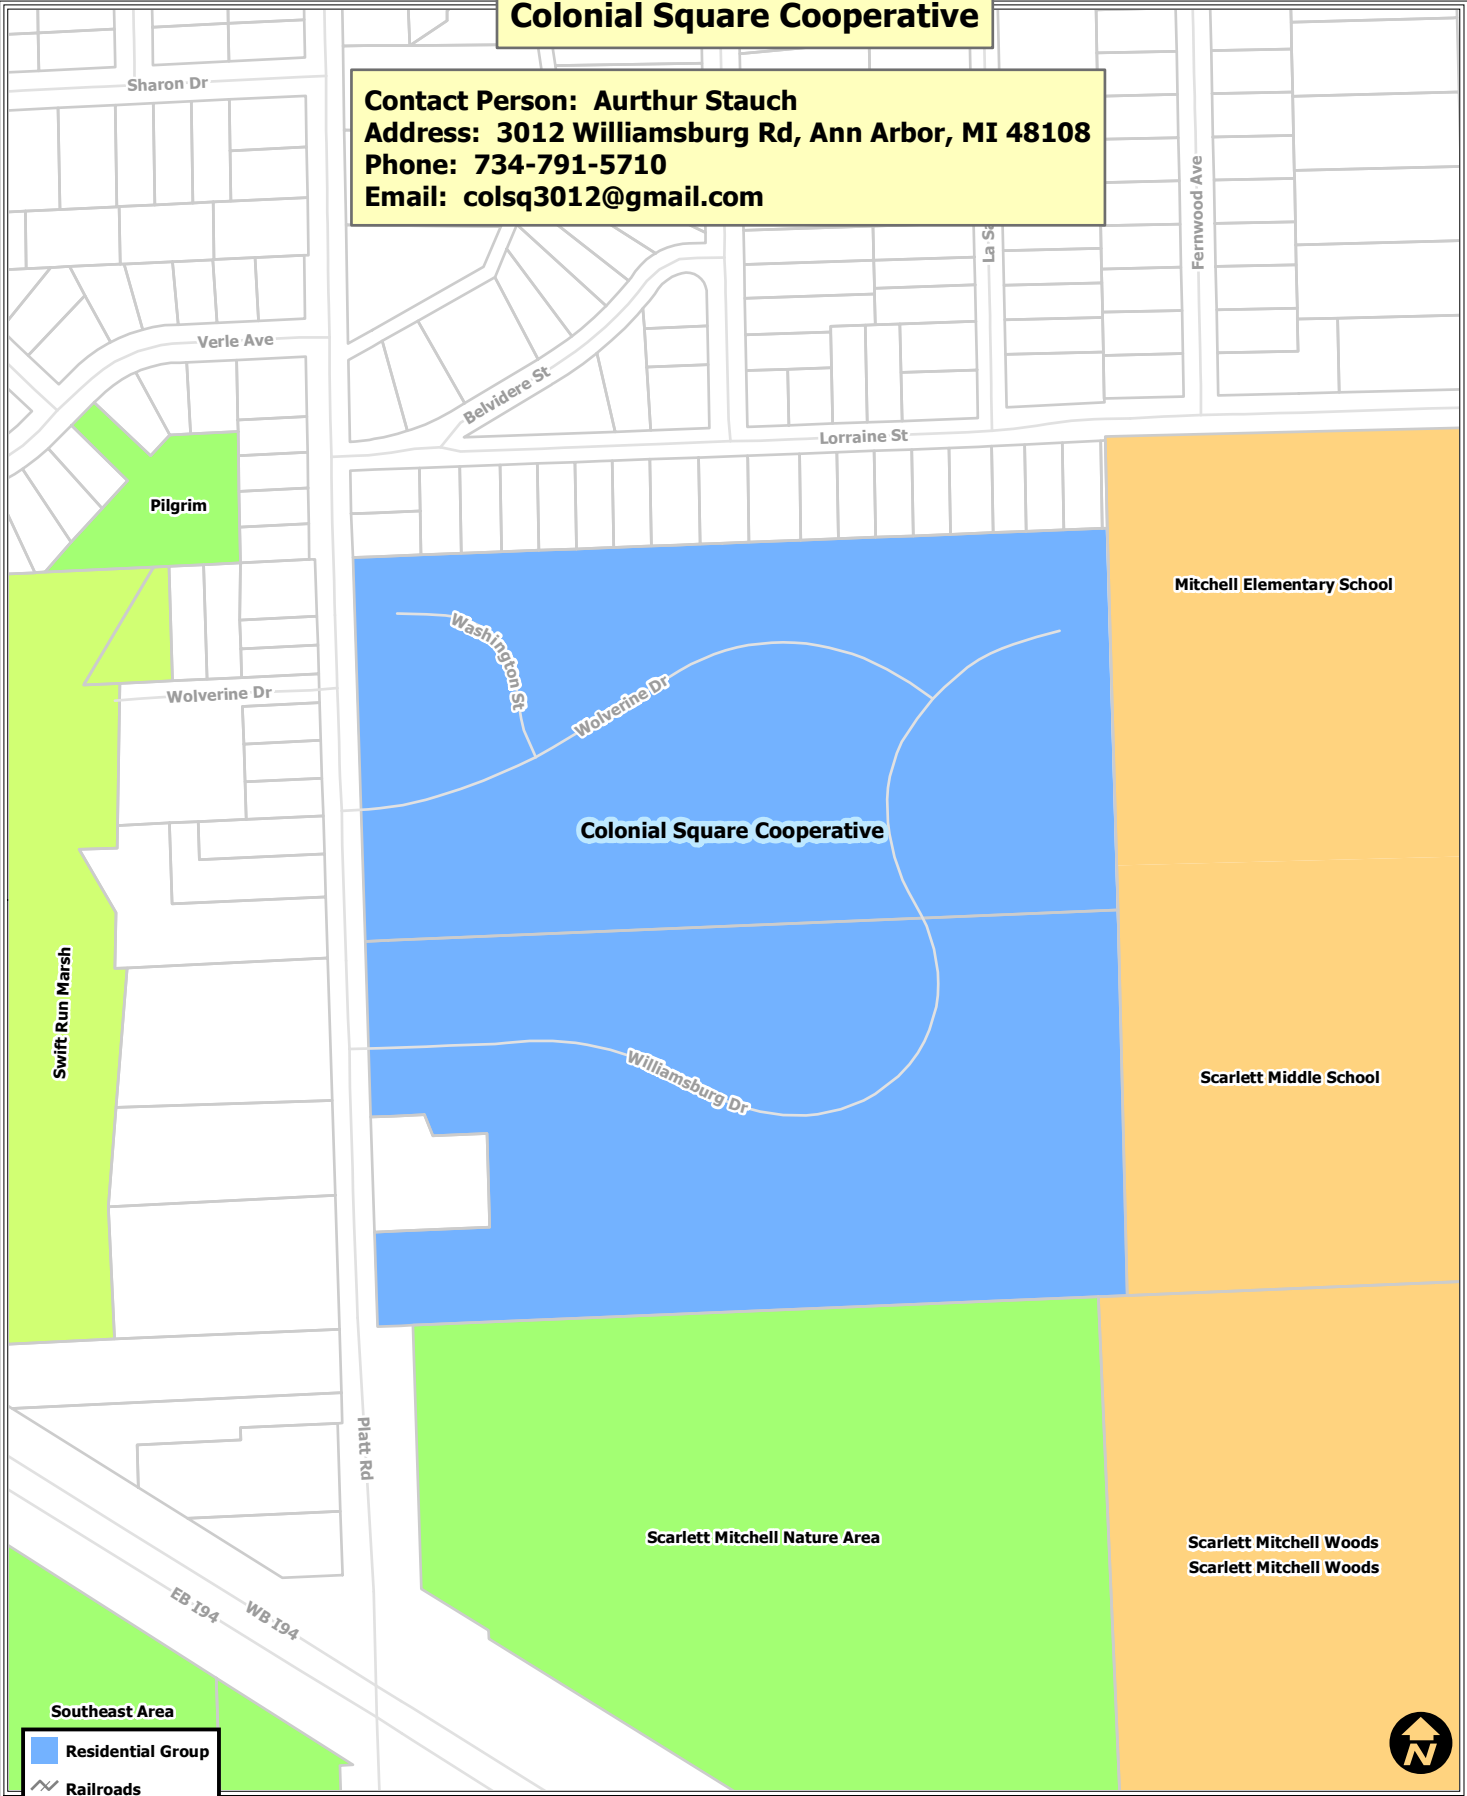

Colonial Square Cooperative

Contact Person: Aurthur Stauch
Address: 3012 Williamsburg Rd, Ann Arbor, MI 48108
Phone: 734-791-5710
Email: colsq3012@gmail.com

1. **Southeast Area**
2. Residential Group
   - Railroads
   - Parks
   - Schools
   - Other Open Space
   - Parcels
   - Huron River