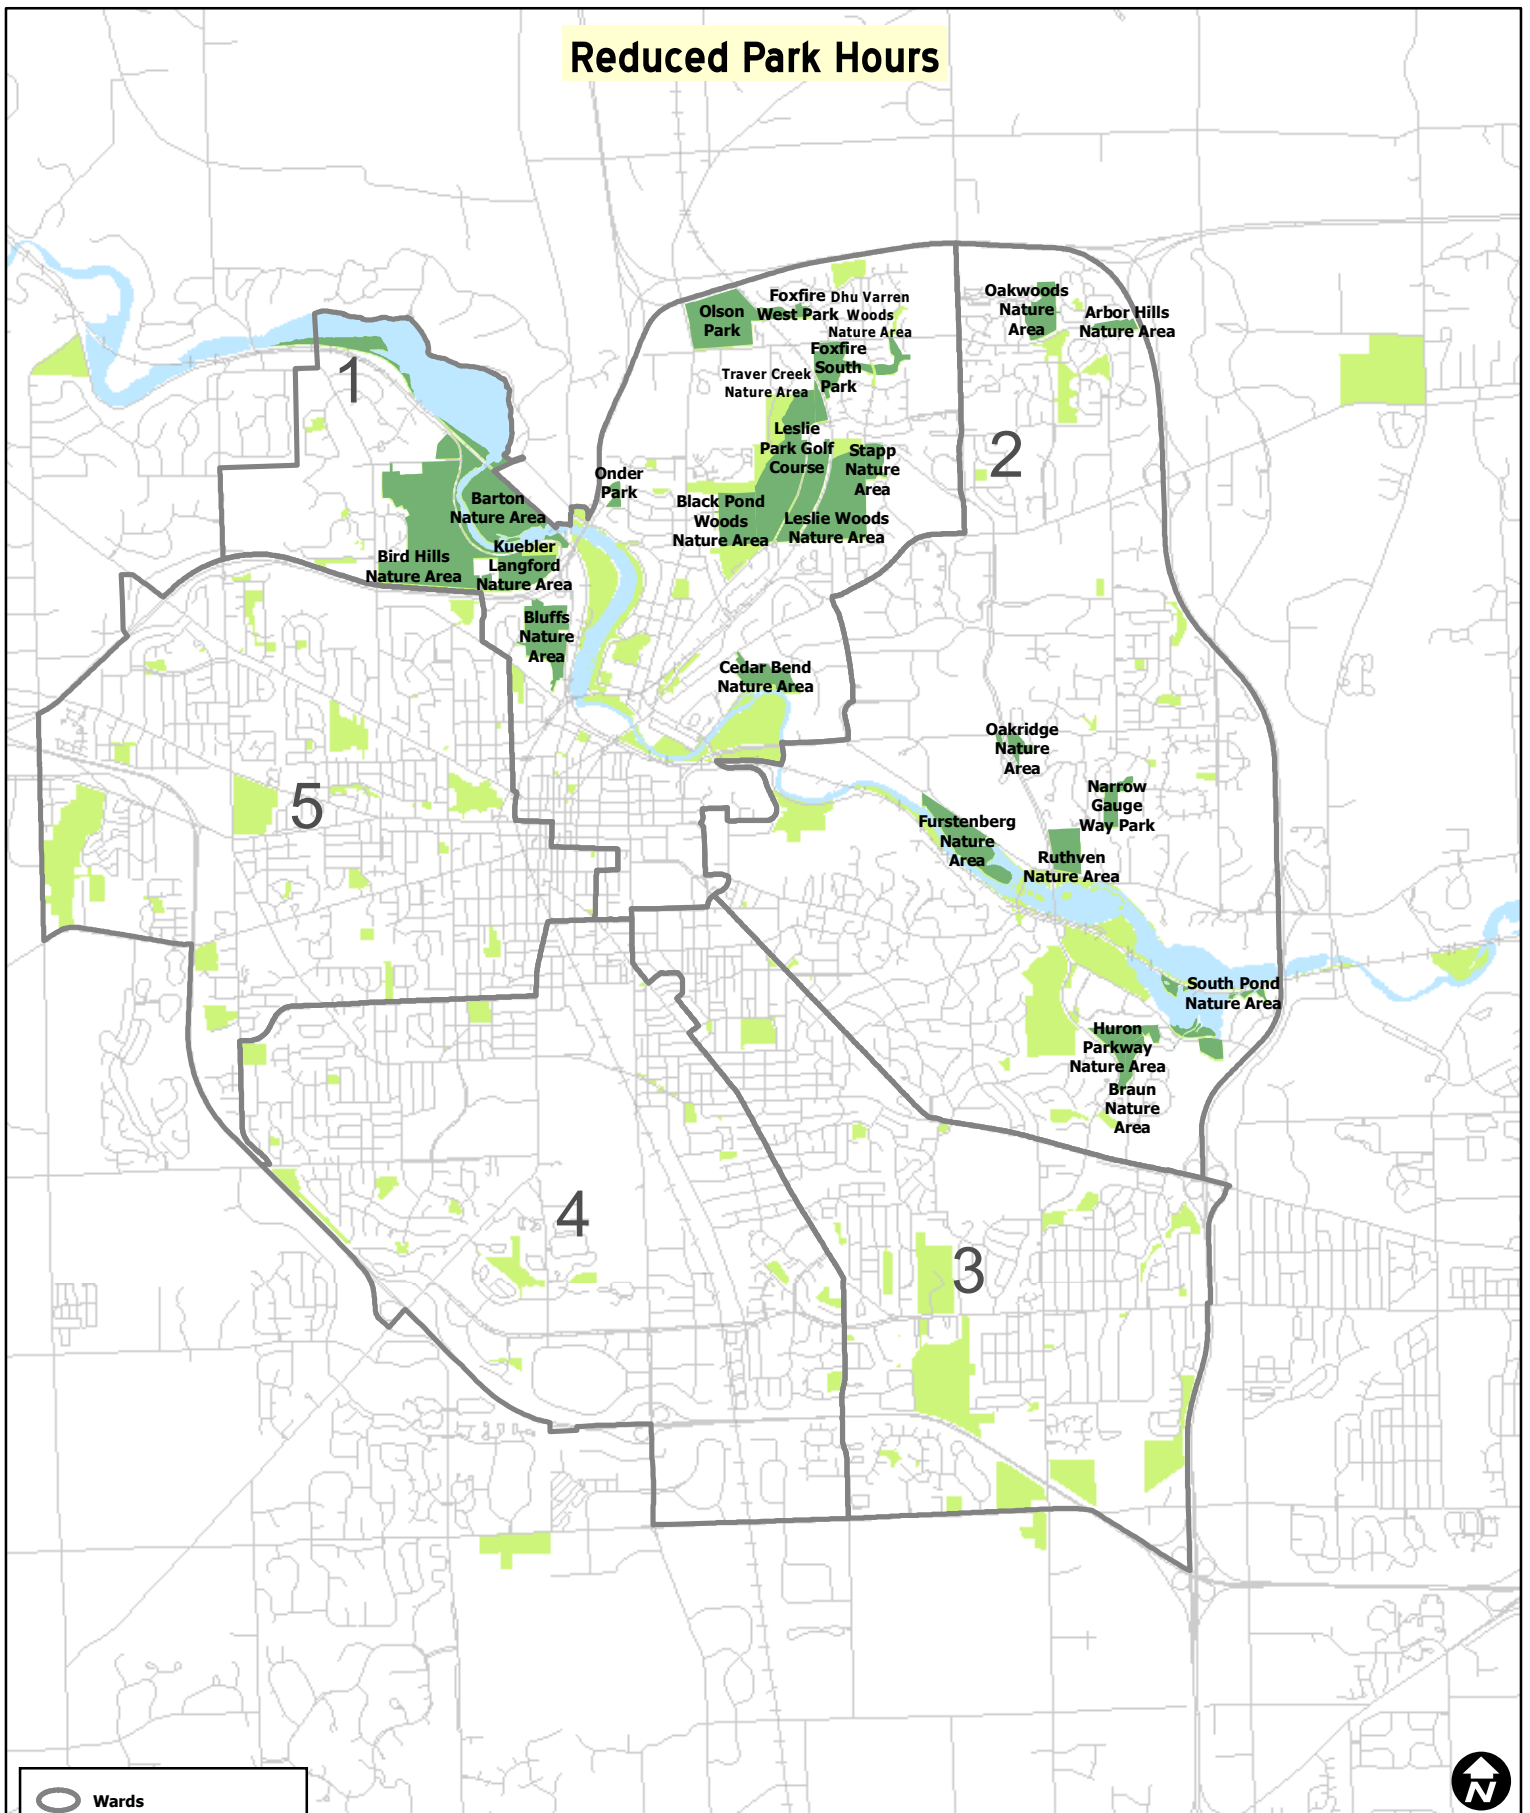

Reduced Park Hours

-  Wards
-  Parks w/Reduced Hours
-  Other Parkland
-  Huron River

City of Ann Arbor Parks to be Closed 4 p.m. to 7 a.m. Monday-Friday Jan. 2nd through March 1st, 2016

Olson Dog Park open during regular hours.

Map date 12/29/2015
 Any aerial imagery is circa 2015 unless otherwise noted
 Terms of use: www.a2gov.org/terms