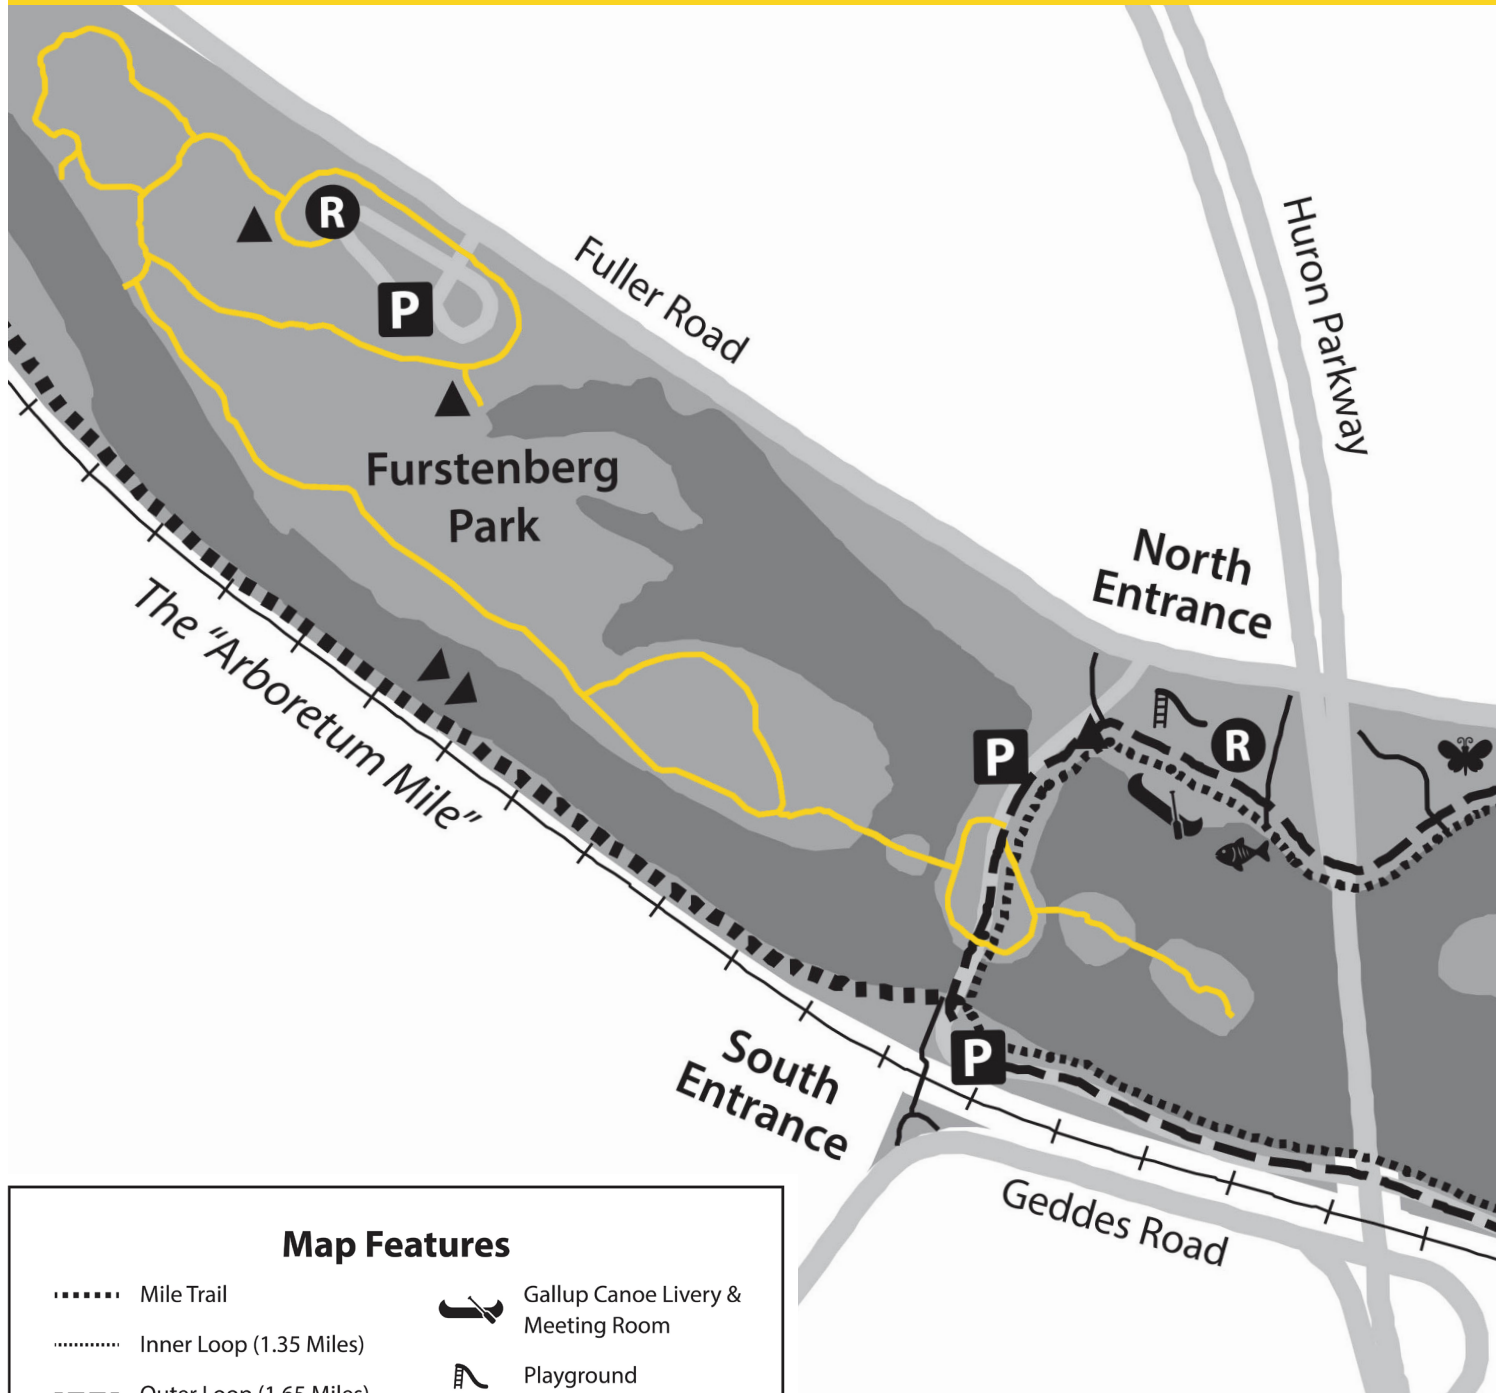

ADDITIONAL GALLUP PARK PARKING AT FURSTENBERG PARK

FOLLOW HIKING TRAIL INDICATED IN YELLOW.

Map Features

- | | |
|---------------------------------|------------------------------------|
| Mile Trail | Gallup Canoe Livery & Meeting Room |
| Inner Loop (1.35 Miles) | Playground |
| - - - - Outer Loop (1.65 Miles) | Picnic Shelter |
| — Other Trail | Fishing Area |
| ▲ Trail Map/Display | Butterfly Garden |
| P Parking Lot | Public Boat Launch |
| R Restroom | |