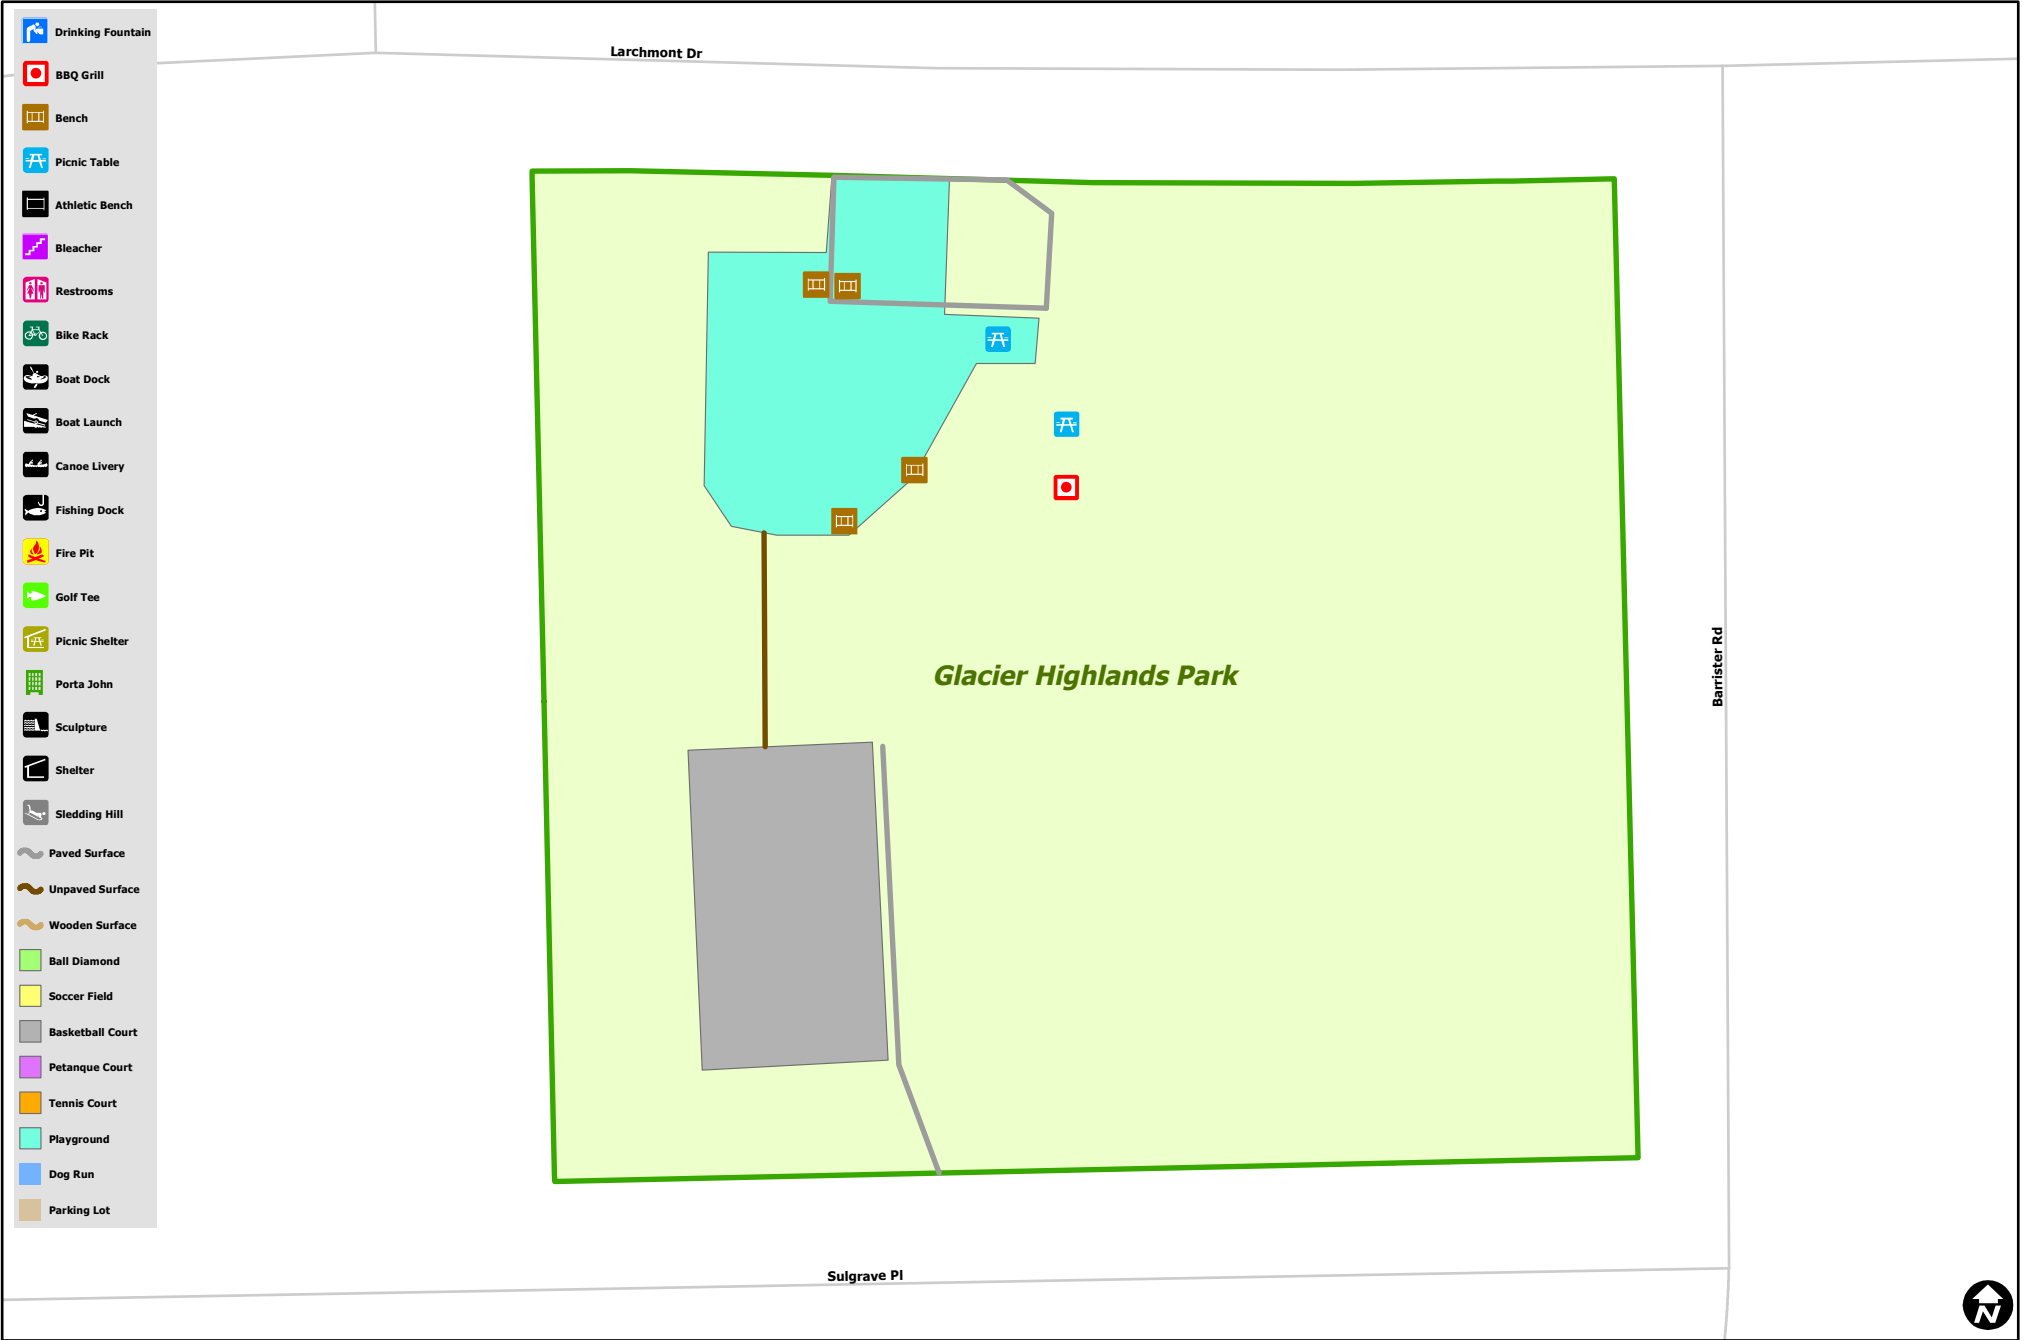

Glacier Highlands Park

- Drinking Fountain
- BBQ Grill
- Bench
- Picnic Table
- Athletic Bench
- Bleacher
- Restrooms
- Bike Rack
- Boat Dock
- Boat Launch
- Canoe Livery
- Fishing Dock
- Fire Pit
- Golf Tee
- Picnic Shelter
- Porta John
- Sculpture
- Shelter
- Sledding Hill
- Paved Surface
- Unpaved Surface
- Wooden Surface
- Ball Diamond
- Soccer Field
- Basketball Court
- Petanque Court
- Tennis Court
- Playground
- Dog Run
- Parking Lot

Map date 10/6/2017
 Any aerial imagery is circa 2015 unless otherwise noted
 Terms of use: www.a2gov.org/terms