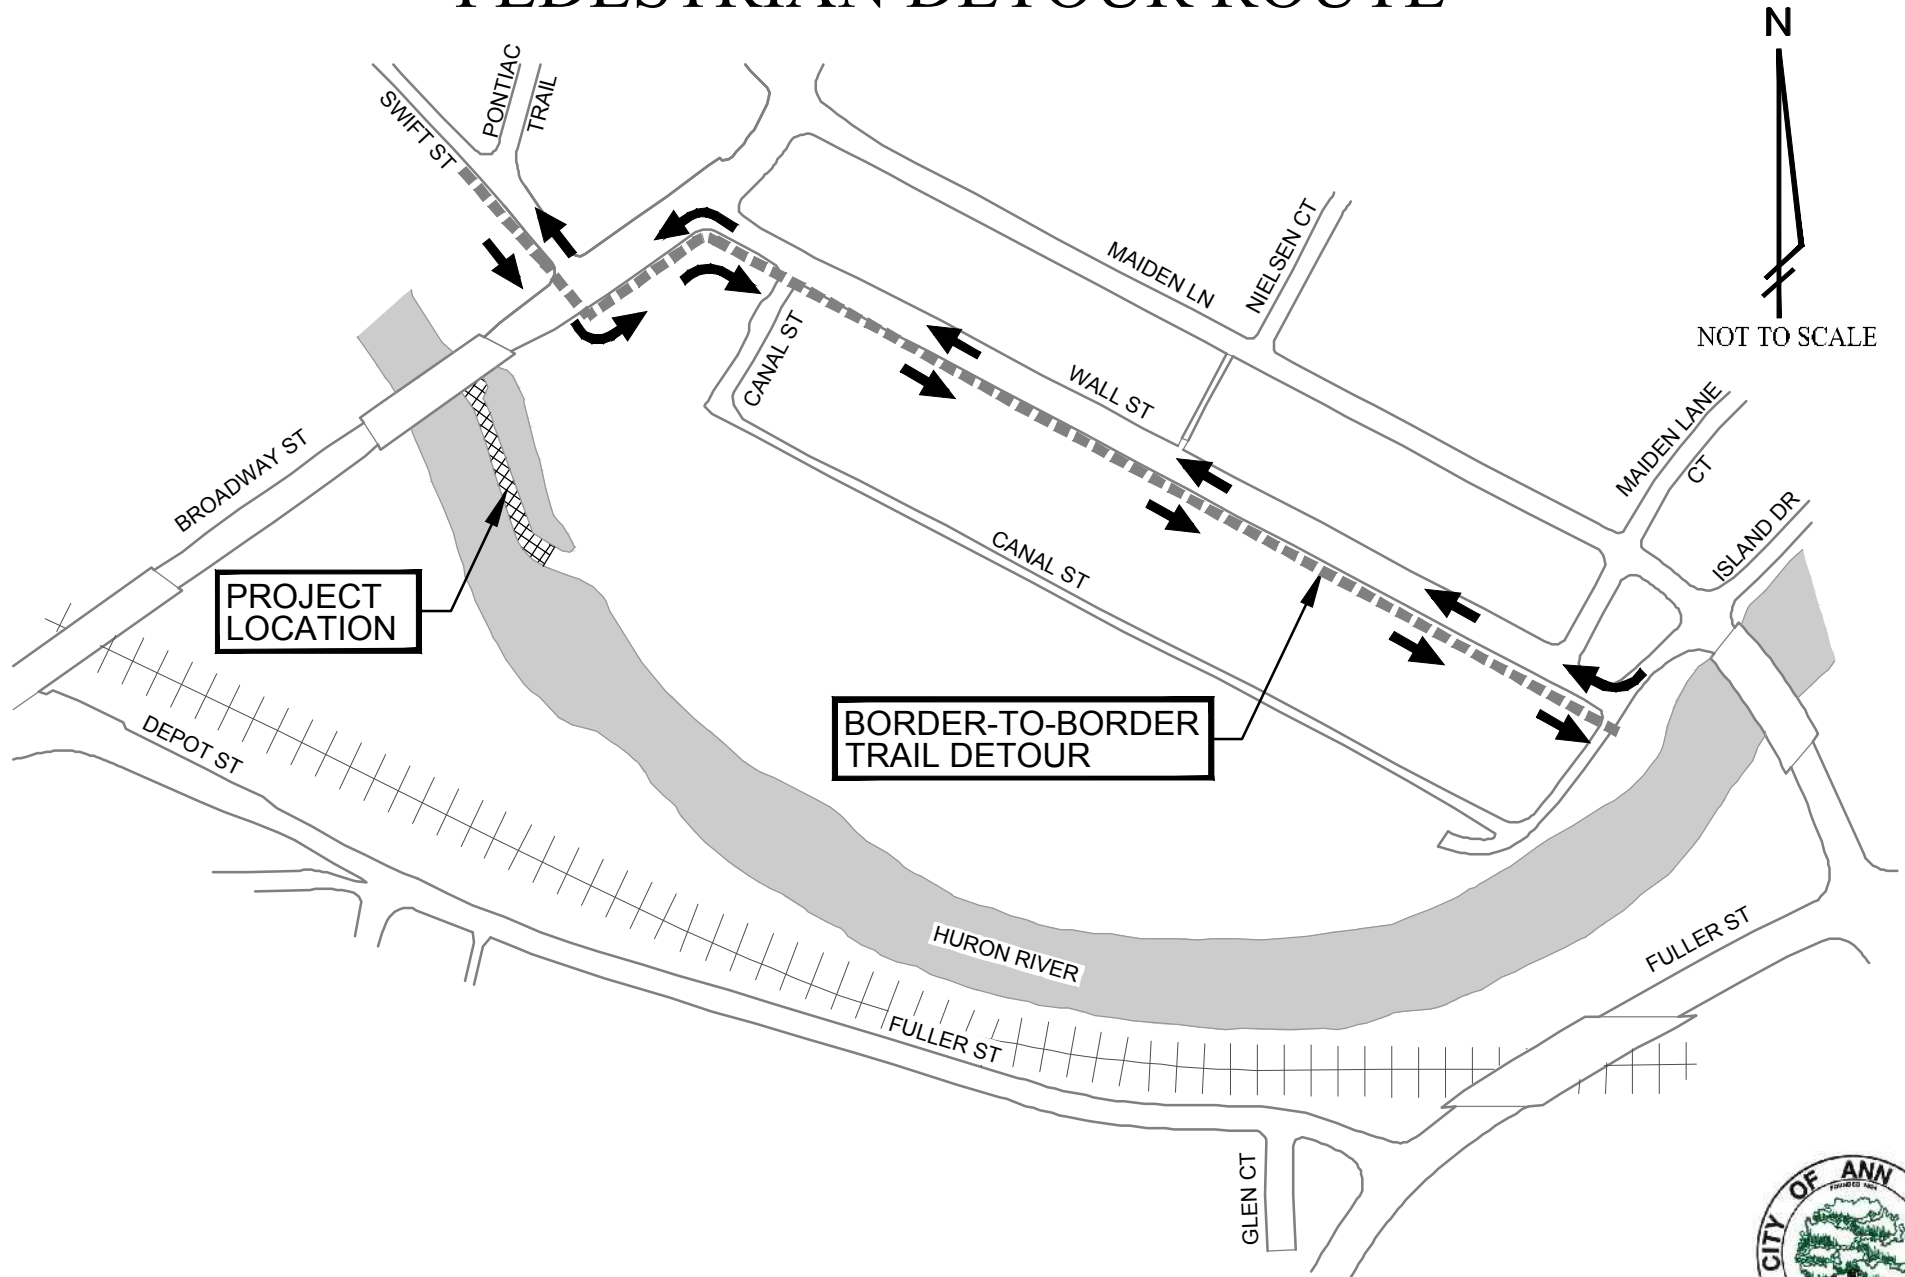

RIVERSIDE PARK BOARDWALK REPLACEMENT PROJECT PEDESTRIAN DETOUR ROUTE

CITY OF ANN ARBOR PARKS AND RECREATION