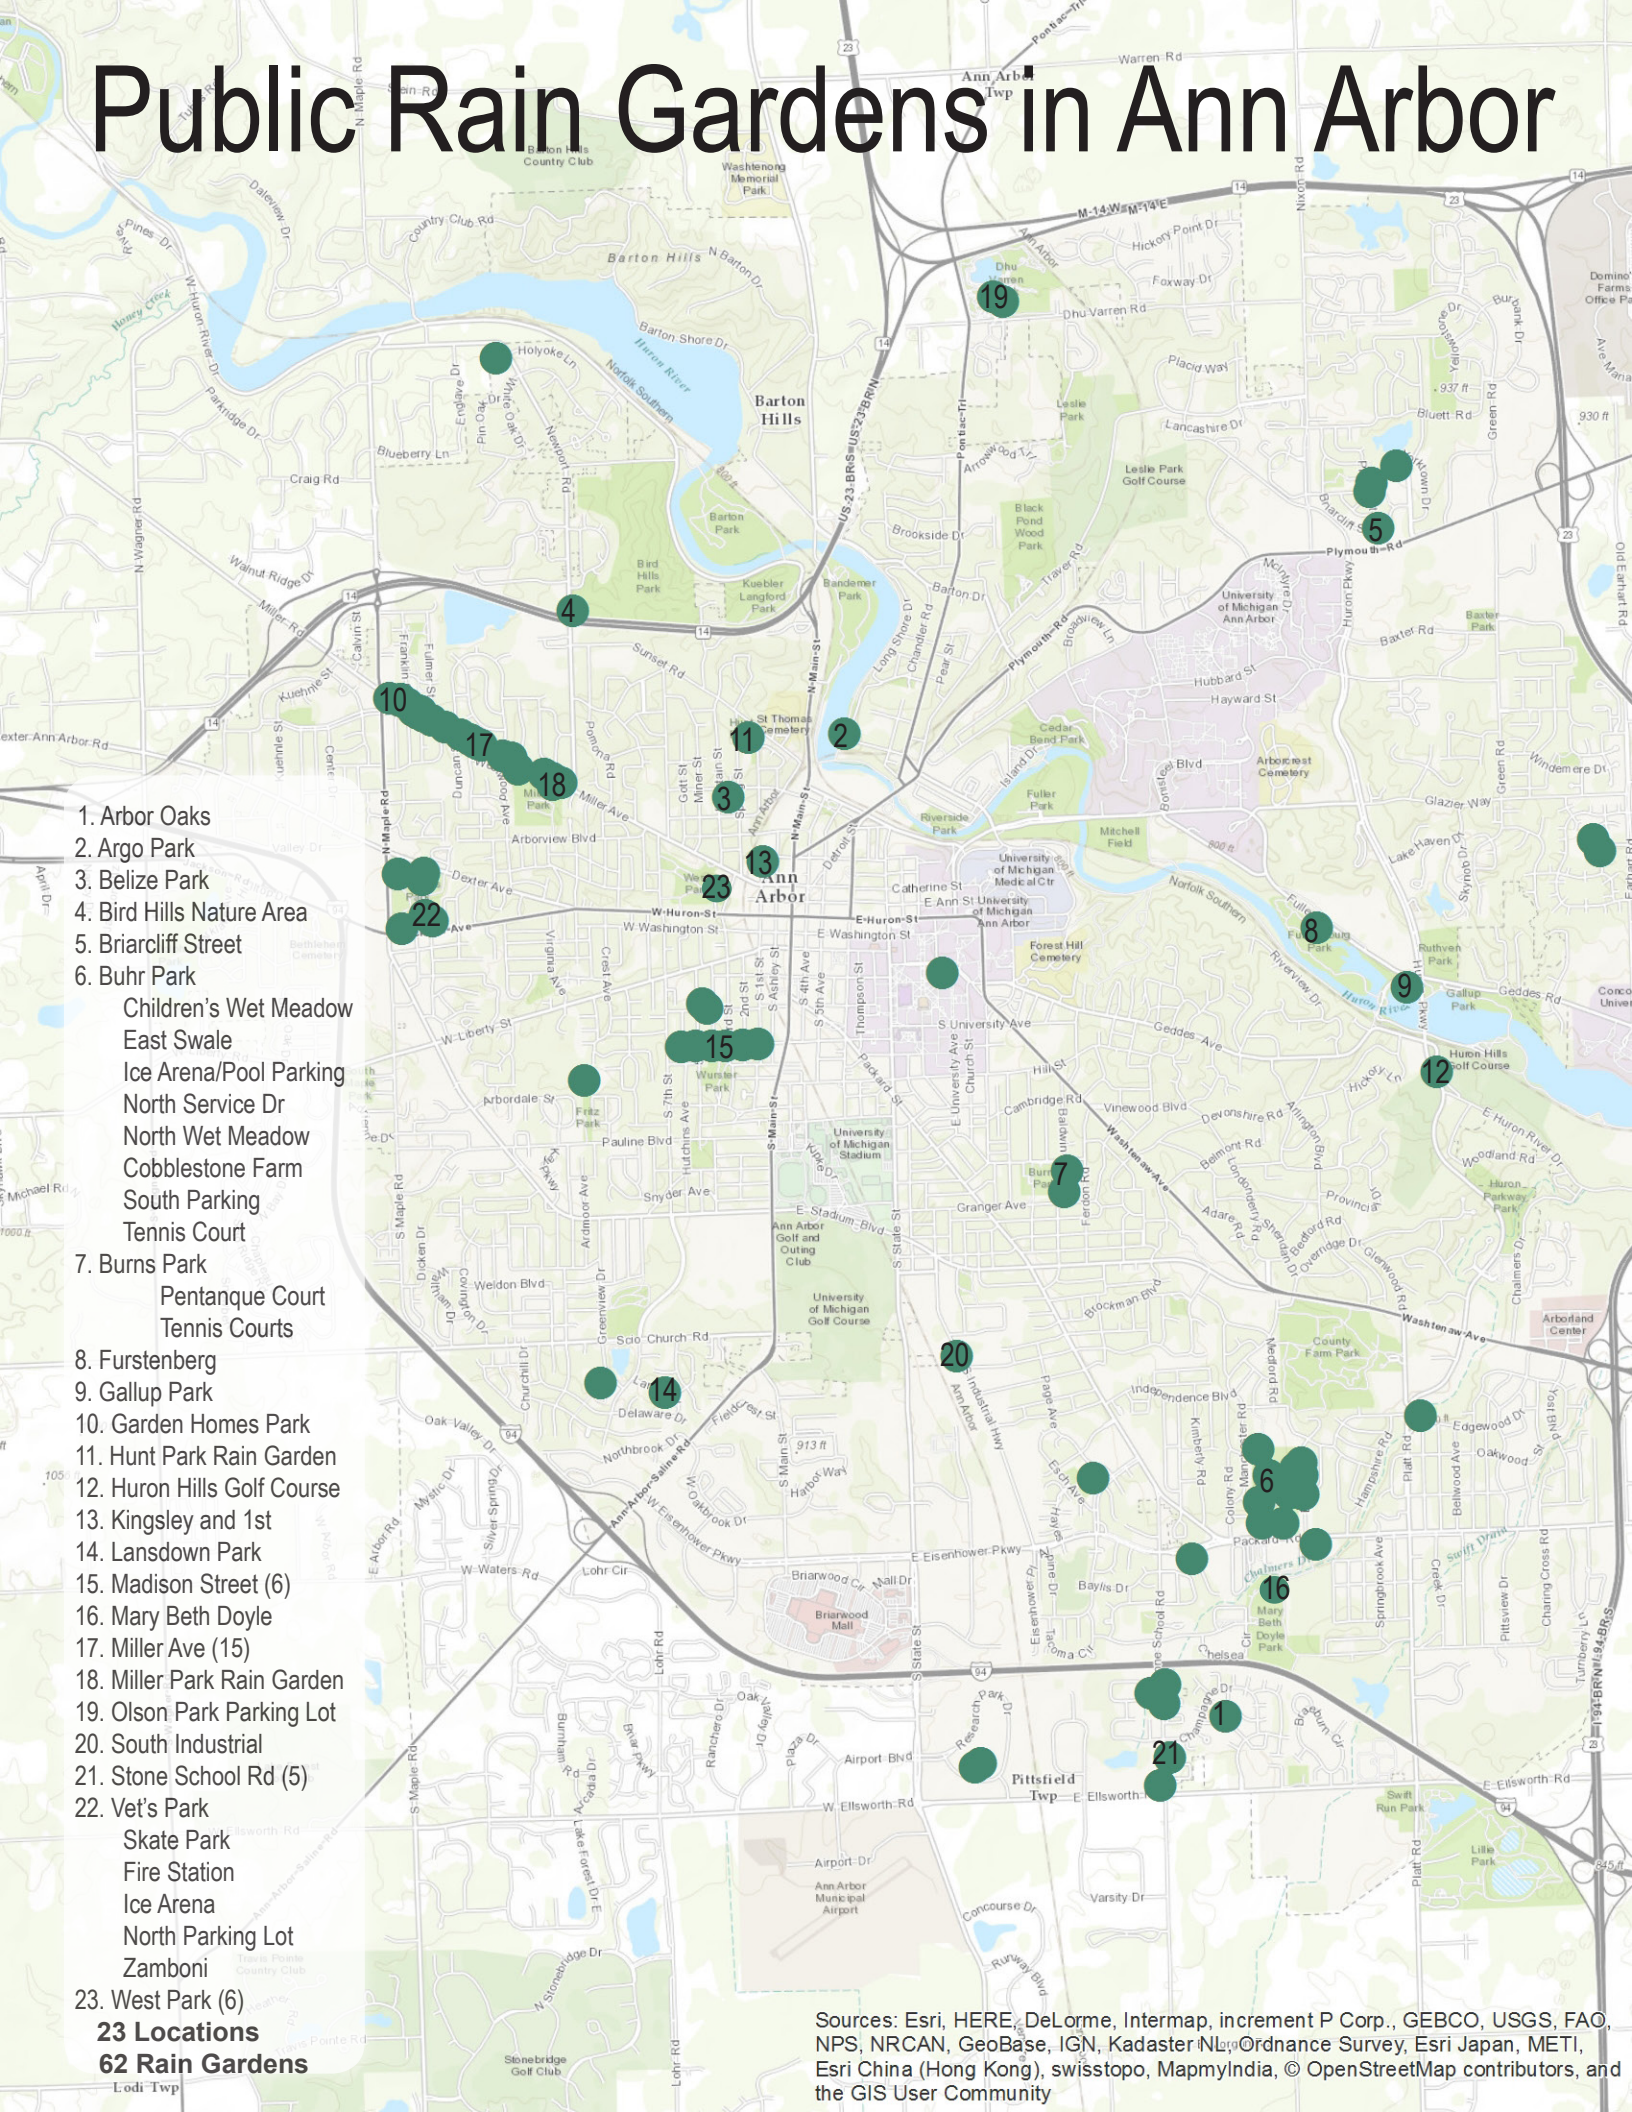

# Public Rain Gardens in Ann Arbor

1. Arbor Oaks
2. Argo Park
3. Belize Park
4. Bird Hills Nature Area
5. Briarcliff Street
6. Buhr Park
  - Children's Wet Meadow
  - East Swale
  - Ice Arena/Pool Parking
  - North Service Dr
  - North Wet Meadow
  - Cobblestone Farm
  - South Parking
  - Tennis Court
7. Burns Park
  - Pentanque Court
  - Tennis Courts
8. Furstenberg
9. Gallup Park
10. Garden Homes Park
11. Hunt Park Rain Garden
12. Huron Hills Golf Course
13. Kingsley and 1st
14. Lansdown Park
15. Madison Street (6)
16. Mary Beth Doyle
17. Miller Ave (15)
18. Miller Park Rain Garden
19. Olson Park Parking Lot
20. South Industrial
21. Stone School Rd (5)
22. Vet's Park
  - Skate Park
  - Fire Station
  - Ice Arena
  - North Parking Lot
  - Zamboni
23. West Park (6)

**23 Locations**  
**62 Rain Gardens**

Sources: Esri, HERE, DeLorme, Intermap, increment P Corp., GEBCO, USGS, FAO, NPS, NRCAN, GeoBase, IGN, Kadaster NL, Ordnance Survey, Esri Japan, METI, Esri China (Hong Kong), swisstopo, MapmyIndia, © OpenStreetMap contributors, and the GIS User Community