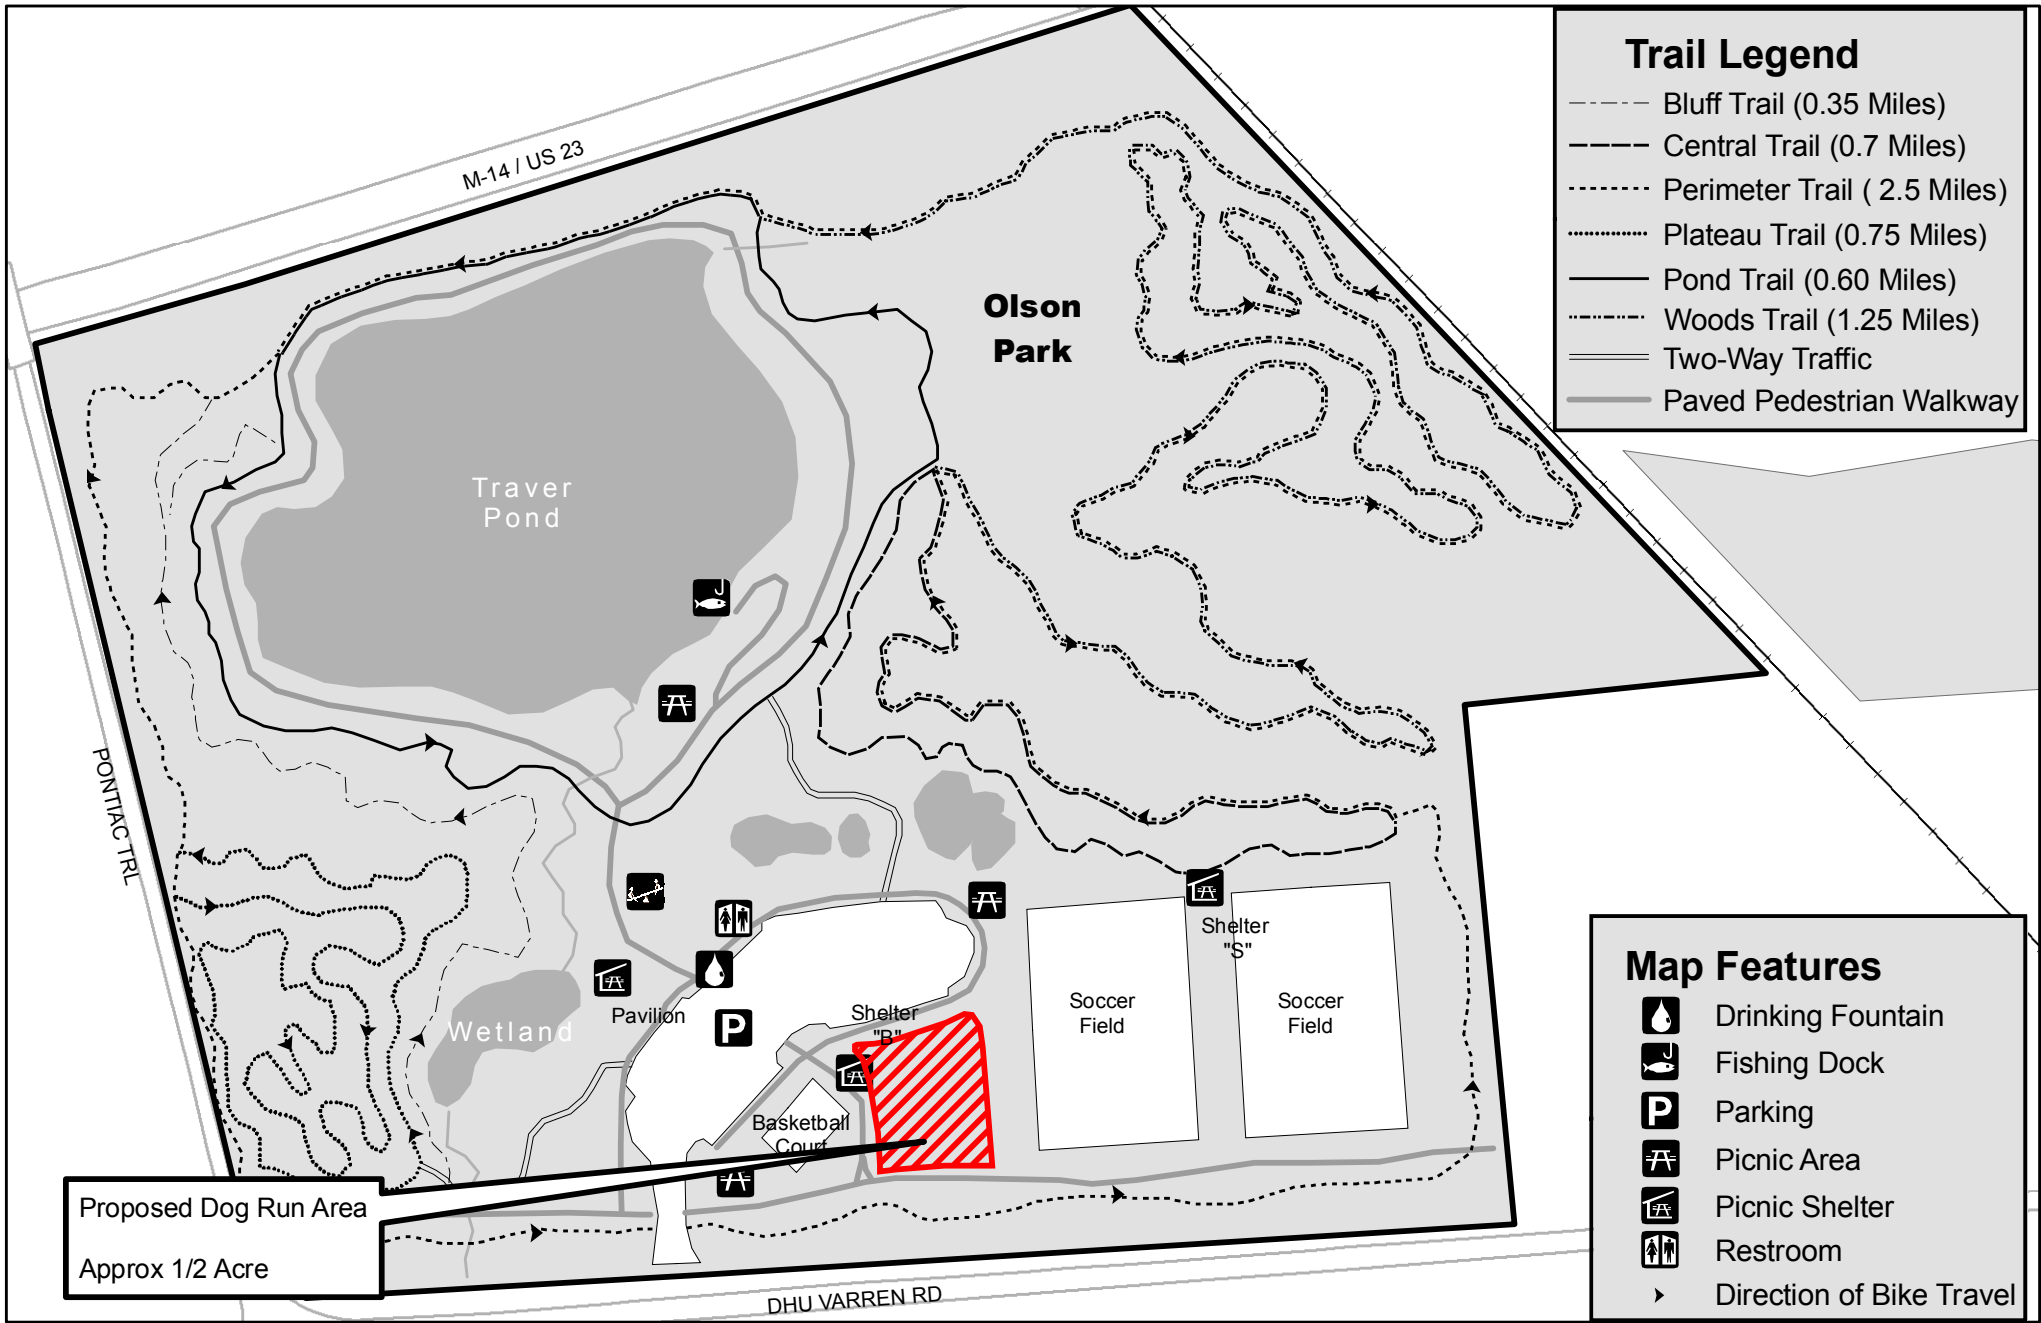

# Olson Park

Prepared By:  
City of Ann Arbor  
Community Services GIS  
July 16, 2007

1 inch equals 250 feet

Copyright 2005 City of Ann Arbor, Michigan

No part of this product shall be reproduced or transmitted in any form or by any means, electronic or mechanical, for any purpose, without prior written permission from the City of Ann Arbor.

This map complies with National Map Accuracy Standards for mapping at 1 Inch = 100 Feet. The City of Ann Arbor and its mapping contractors assume no legal representation for the content and/or inappropriate use of information represented on this map.