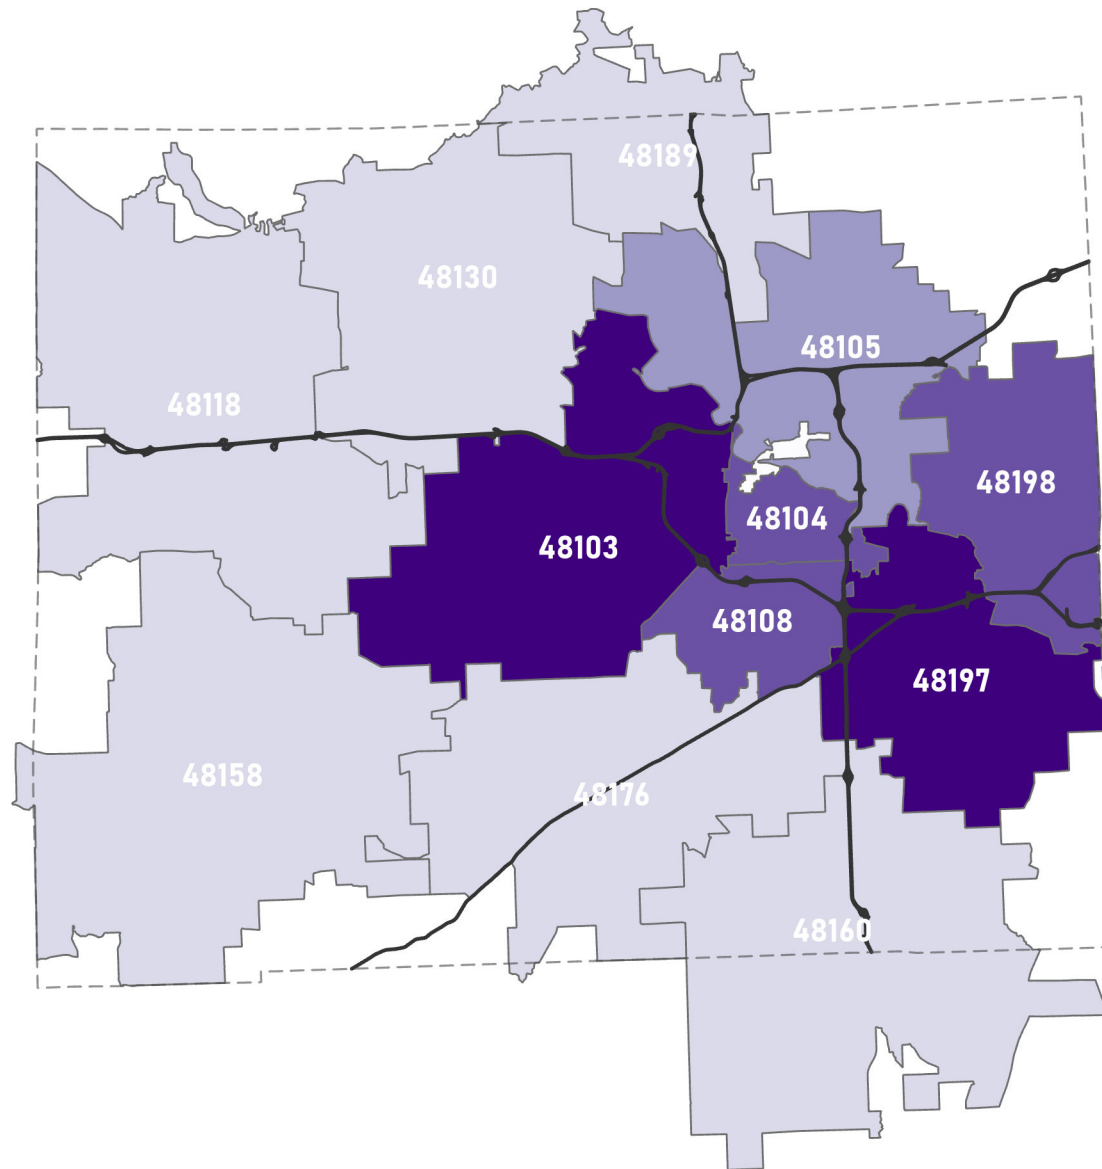

AAHC Housing Choice Voucher (Section 8) Participants by Zip Code in Washtenaw County All Programs (Project Based Vouchers, Tenant Based Vouchers, and Homeownership Vouchers), 2022

Total Number of Vouchers Leased Up in
Washtenaw County - 2,051*

*23 vouchers leased up outside Washtenaw County

*This map only displays the distribution of
vouchers administered by the Ann Arbor Housing
Commission (AAHC).*

Note: This map is a point in time of areas where voucher program participants are located as of June 2022. Data points may represent multiple vouchers leased up at the same location (i.e. an apartment complex) rather than individual units.

Data Sources: Ann Arbor Housing Commission, City of Ann Arbor

Map Prepared: September 2022

Copyright 2022 City of Ann Arbor, Michigan

No part of this product shall be reproduced or transmitted in any form or by any means, electronic or mechanical, for any purposes, without prior written permission from the City of Ann Arbor.

Zip Codes With Highest Participation

Zip Code	% of Vouchers
48105	5.36%
48104	10.73%
48108	11.56%
48198	19.75%
48103	25.01%
48197	25.60%