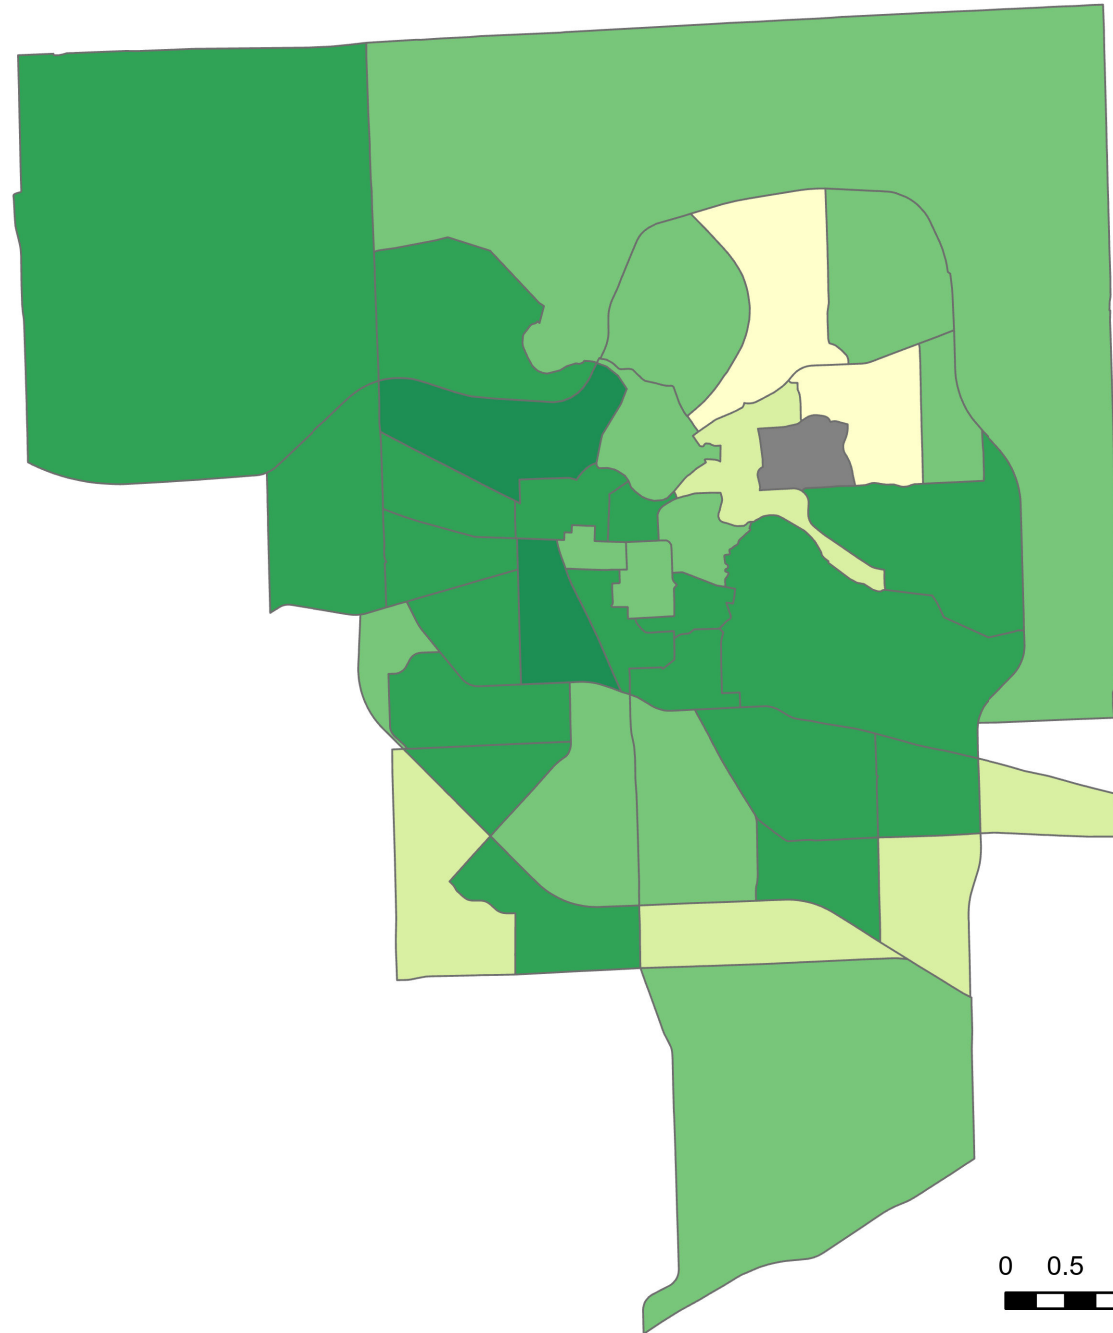

White Population Percentage by Census Tract Ann Arbor, 2020

Percent of Population

Data Sources: City of Ann Arbor, U.S. Census Bureau 2016-2020 American Community Survey 5-Year Estimates, Table B03002

Map Prepared: October 2022