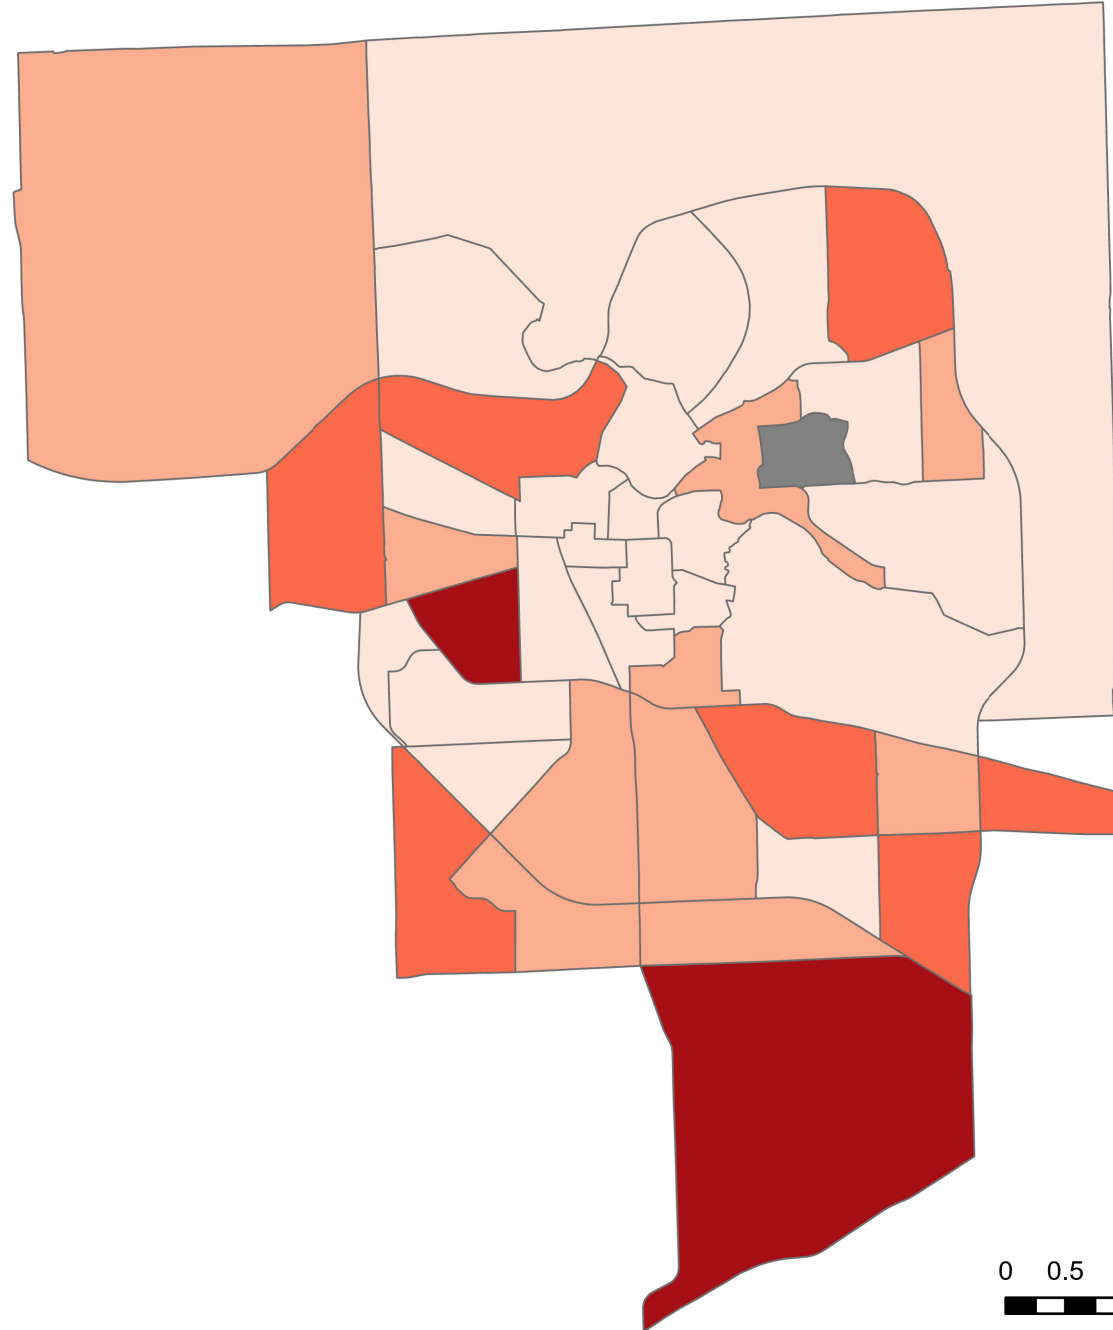

Multiracial Population Percentage by Census Tract

Ann Arbor, 2020

Percent of Population

Data Sources: City of Ann Arbor, U.S. Census Bureau 2016-2020 American Community Survey 5-Year Estimates, Table B03002