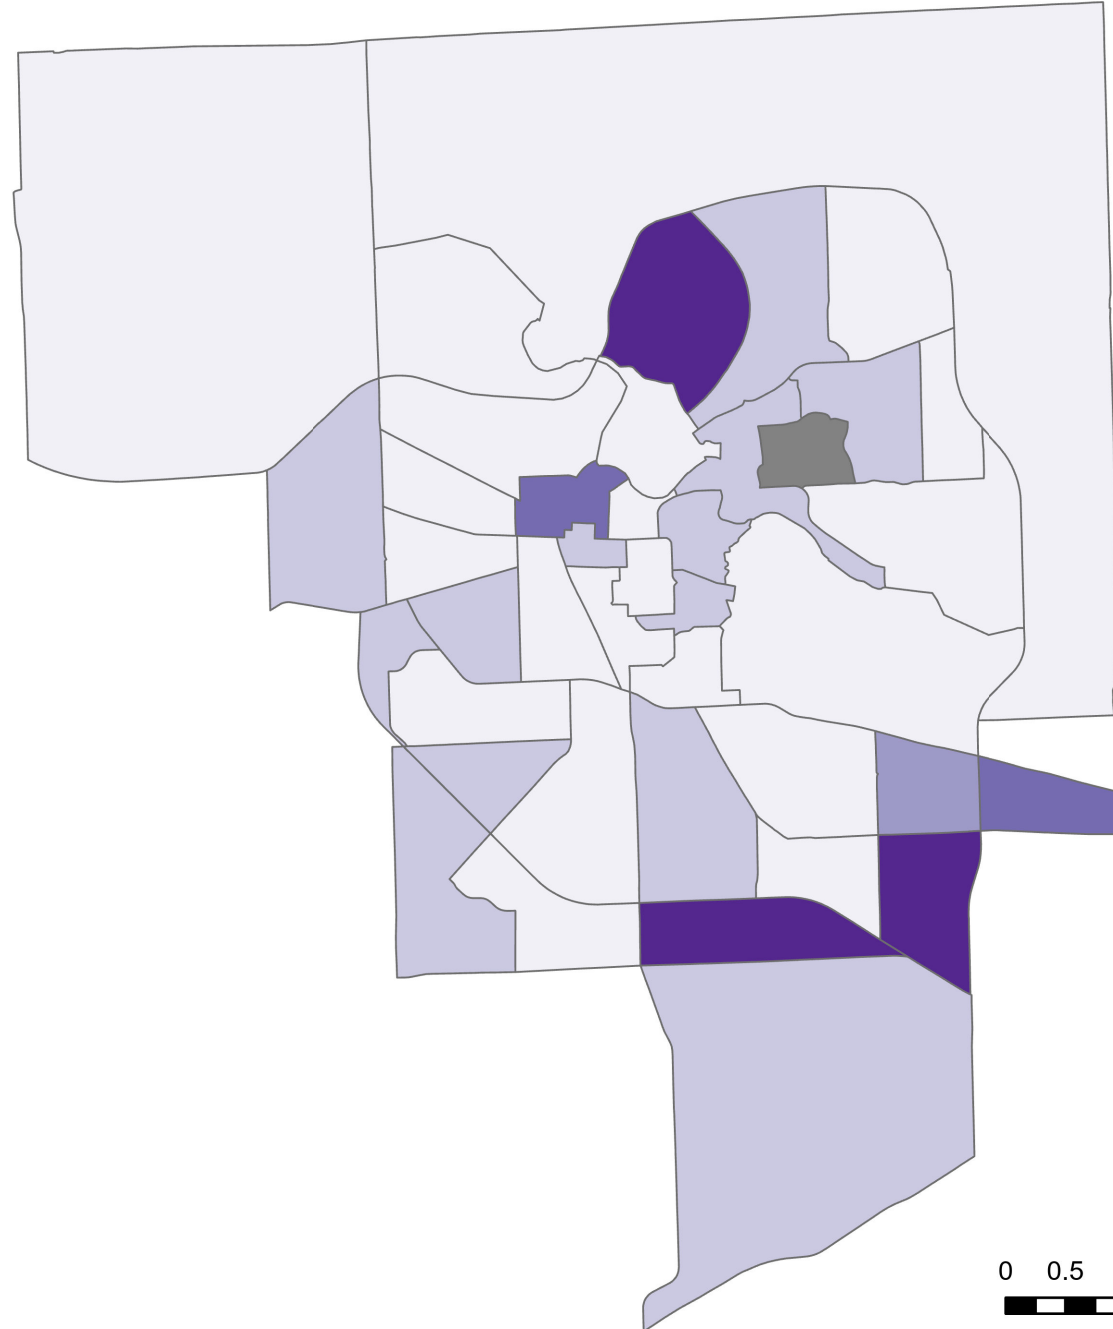

Black or African American Population Percentage by Census Tract

Ann Arbor, 2020

Percent of Population

Data Sources: City of Ann Arbor, U.S. Census Bureau 2016-2020 American Community Survey 5-Year Estimates, Table B03002

Map Prepared: October 2022

Copyright 2022 City of Ann Arbor, Michigan

No part of this product shall be reproduced or transmitted in any form or by any means, electronic or mechanical, for any purposes, without prior written permission from the City of Ann Arbor.