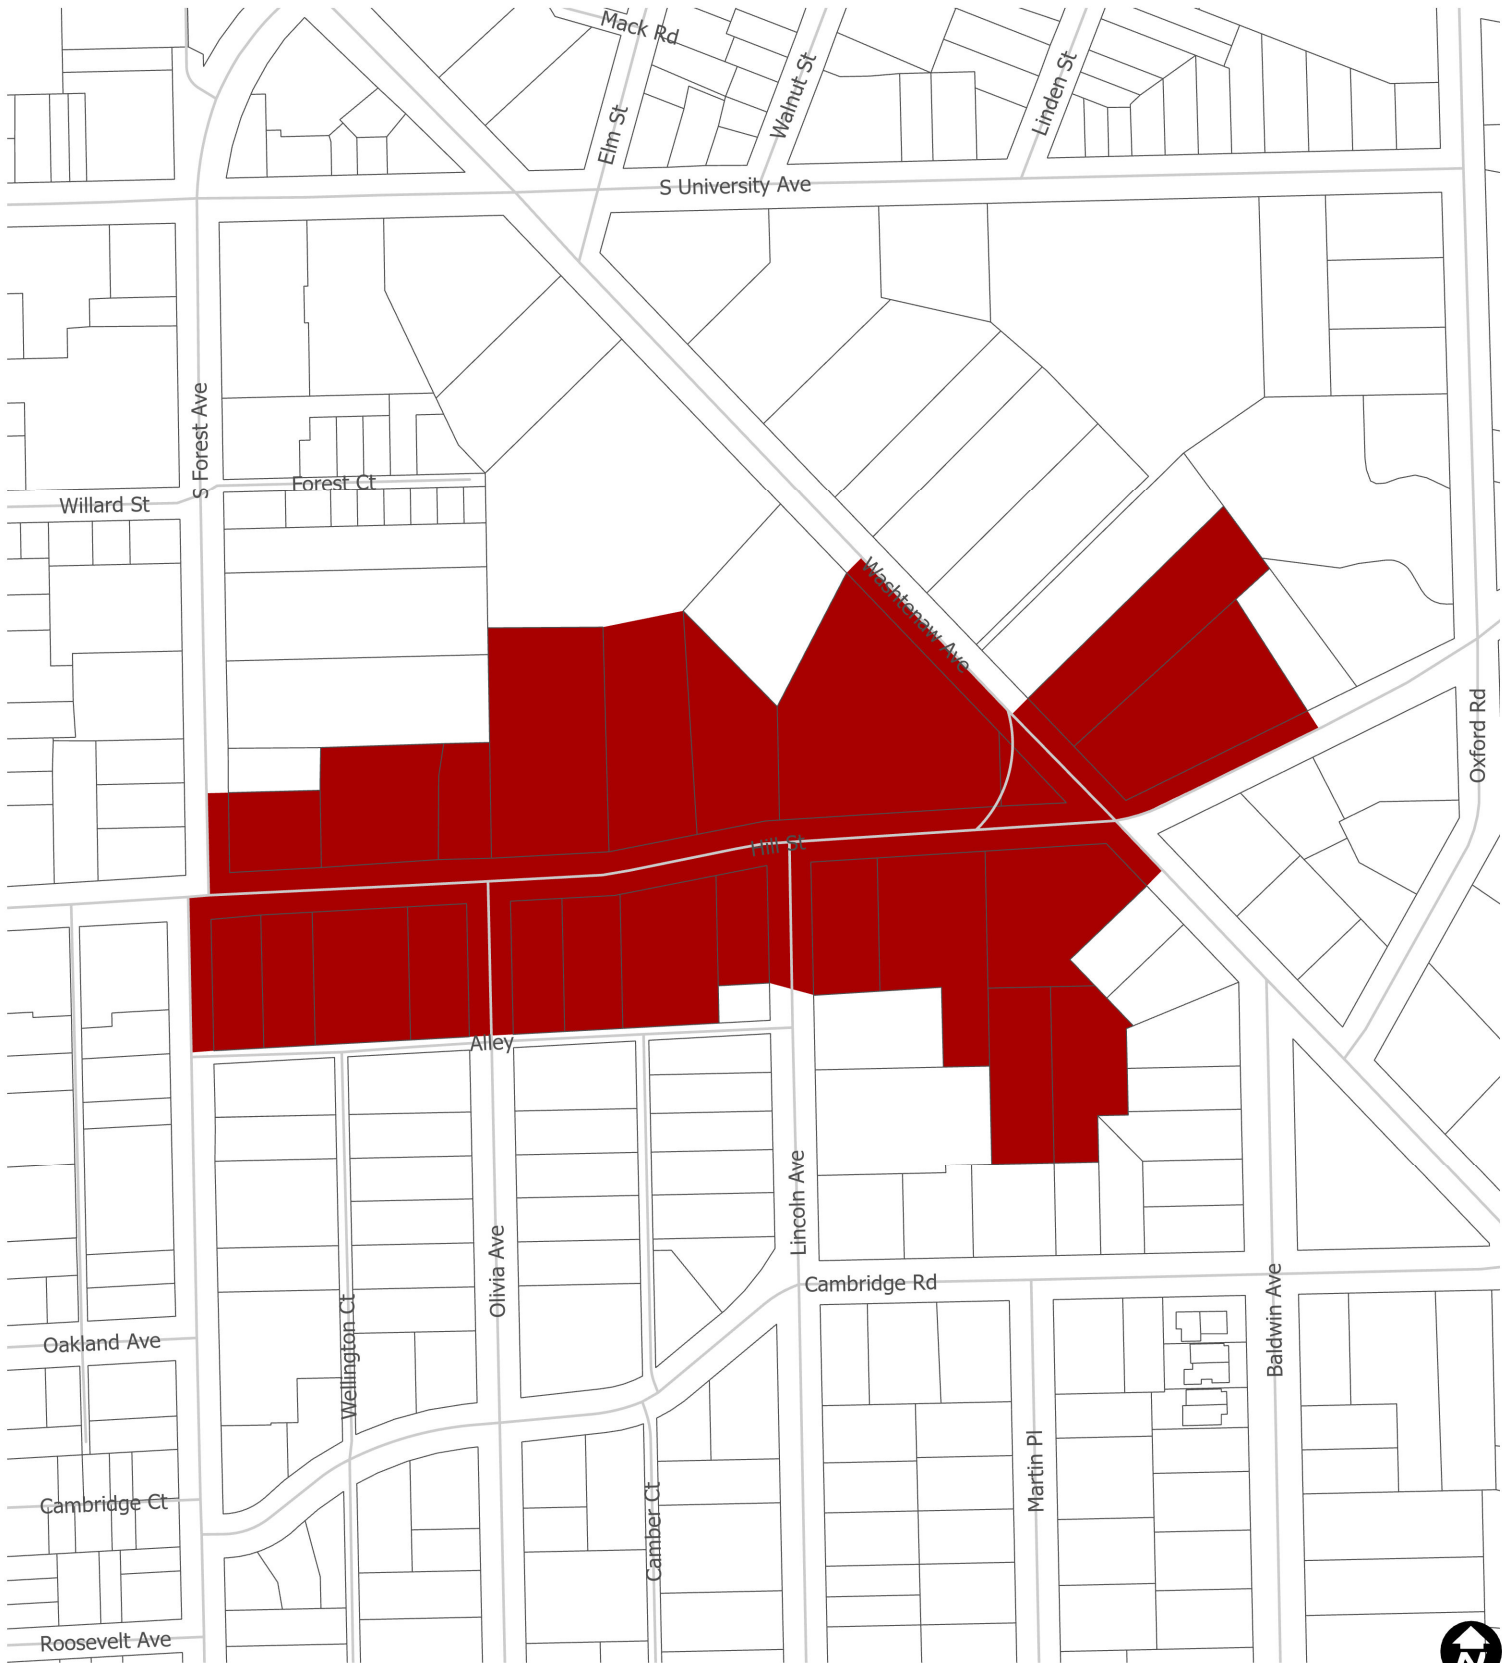

City of Ann Arbor Historic District Map

Washtenaw / Hill