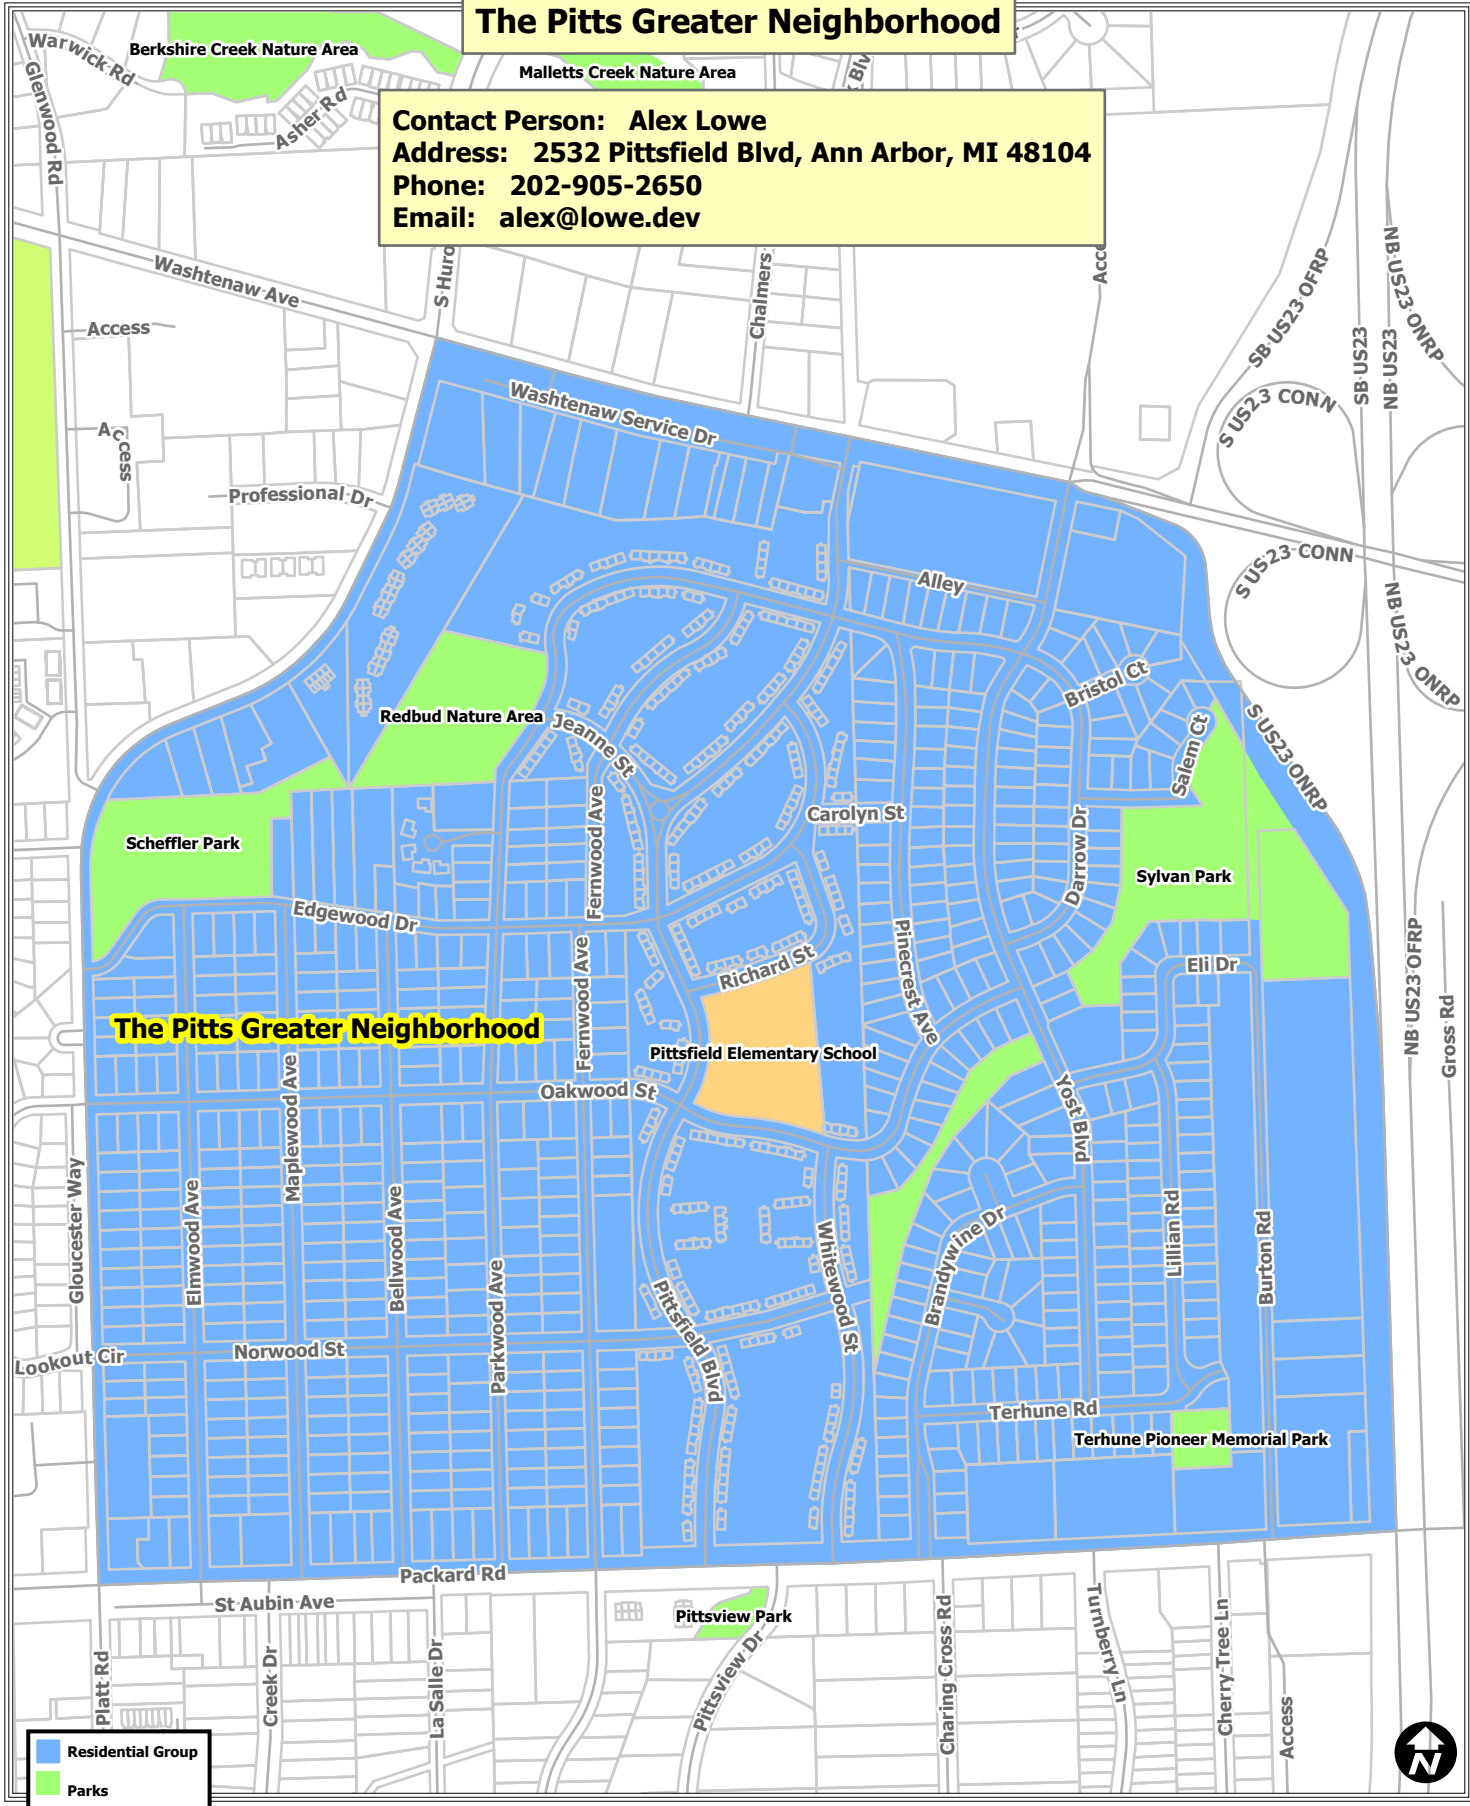

The Pitts Greater Neighborhood

Contact Person: Alex Lowe
Address: 2532 Pittsfield Blvd, Ann Arbor, MI 48104
Phone: 202-905-2650
Email: alex@lowe.dev

- Residential Group
- Parks
- Schools
- Other Open Space
- Huron River
- Tax Parcels
- Railroads

Map date 4/29/2026
 Any aerial imagery is circa 2025 unless otherwise noted
 Terms of use: www.a2gov.org/policies-and-notices/