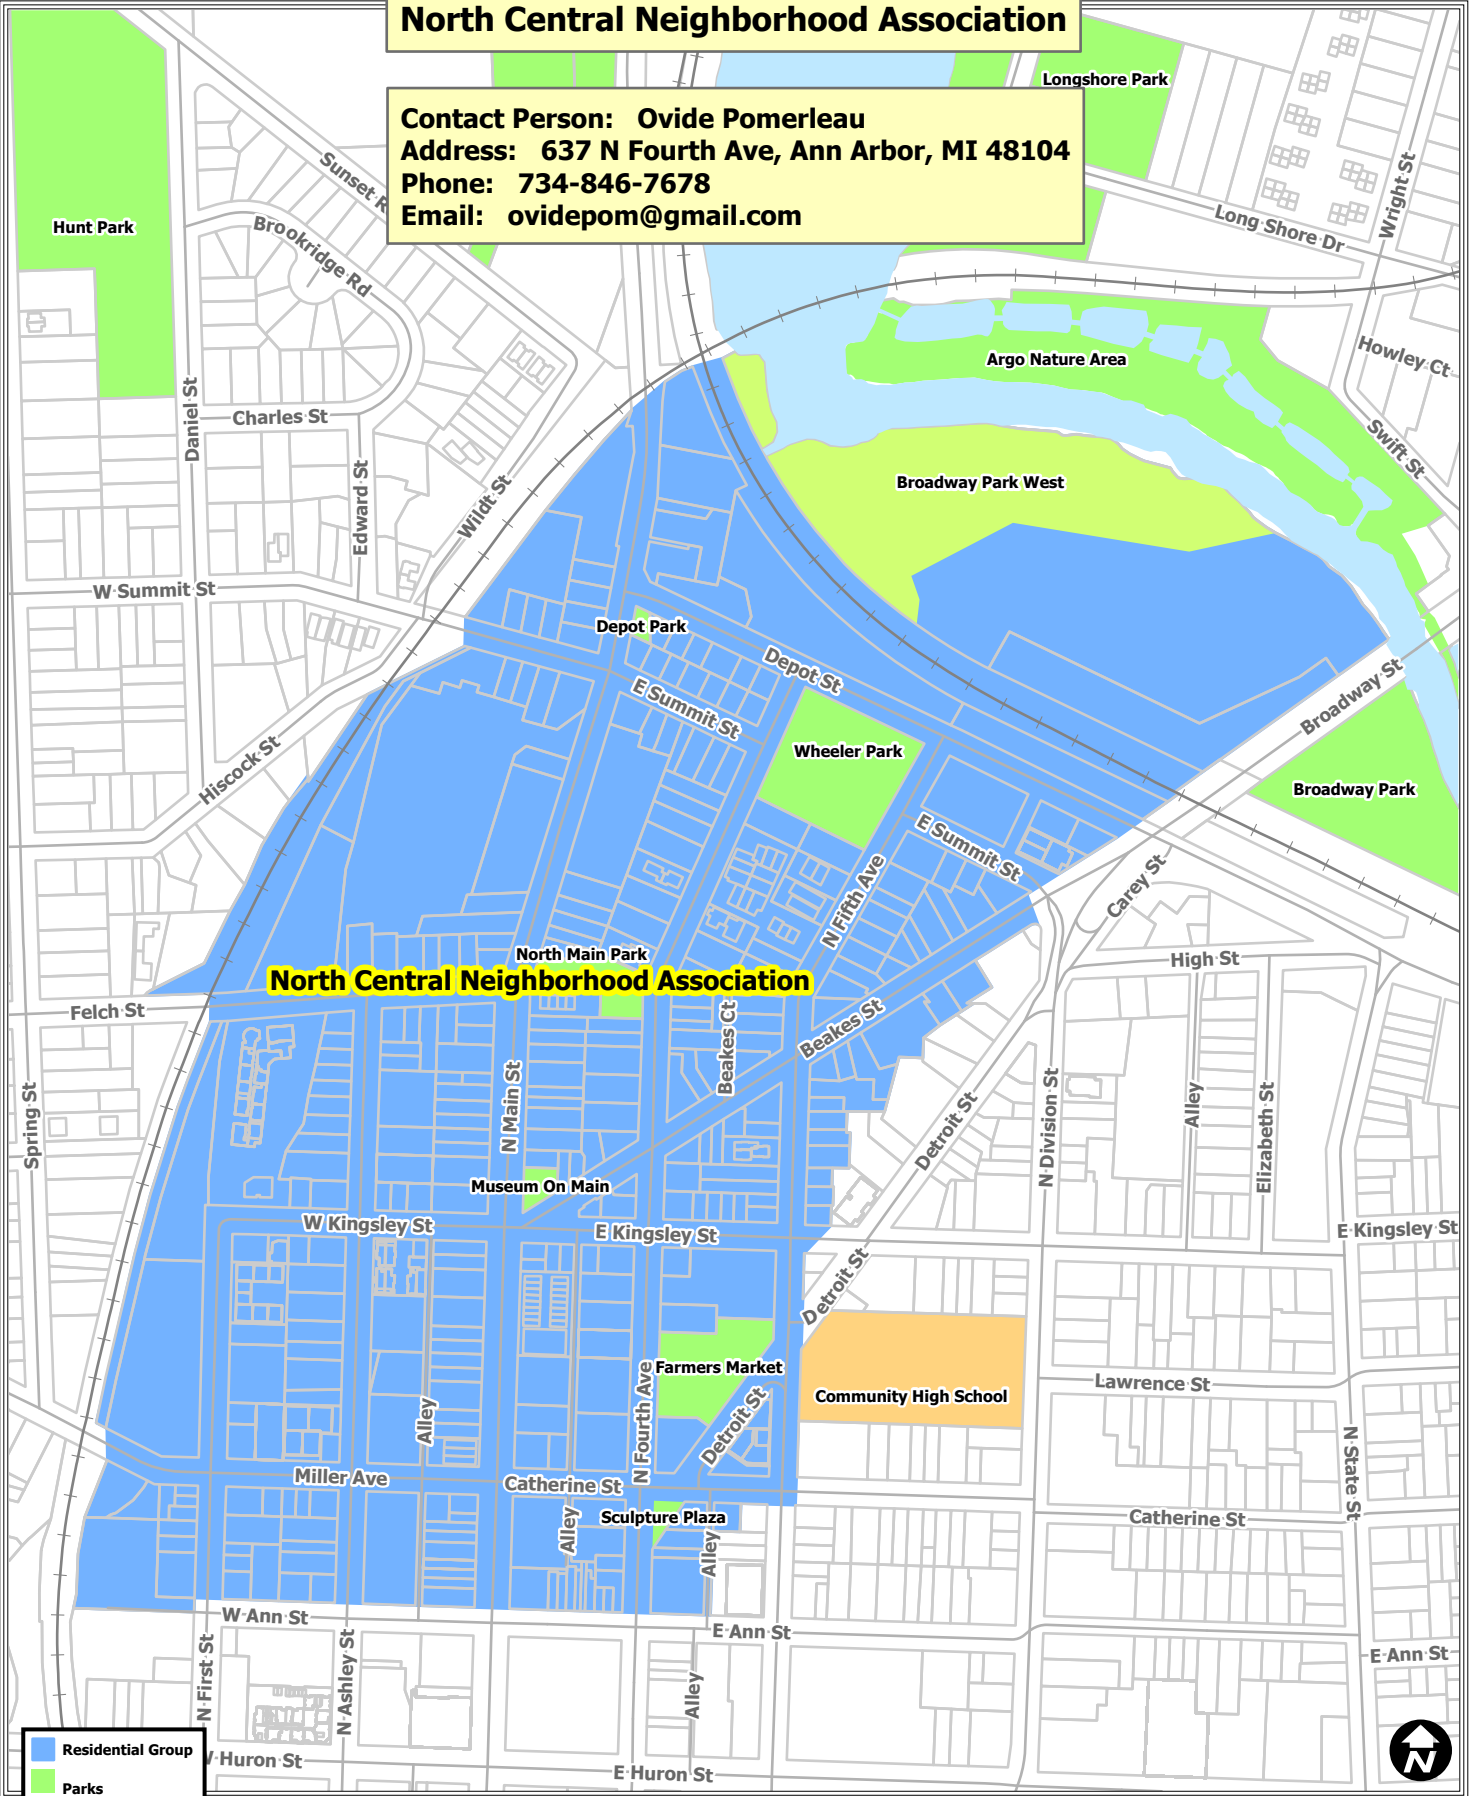

North Central Neighborhood Association

Contact Person: Ovide Pomerleau
Address: 637 N Fourth Ave, Ann Arbor, MI 48104
Phone: 734-846-7678
Email: ovidepom@gmail.com

Map date 4/29/2026
Any aerial imagery is circa 2025 unless otherwise noted
Terms of use: www.a2gov.org/policies-and-notices/