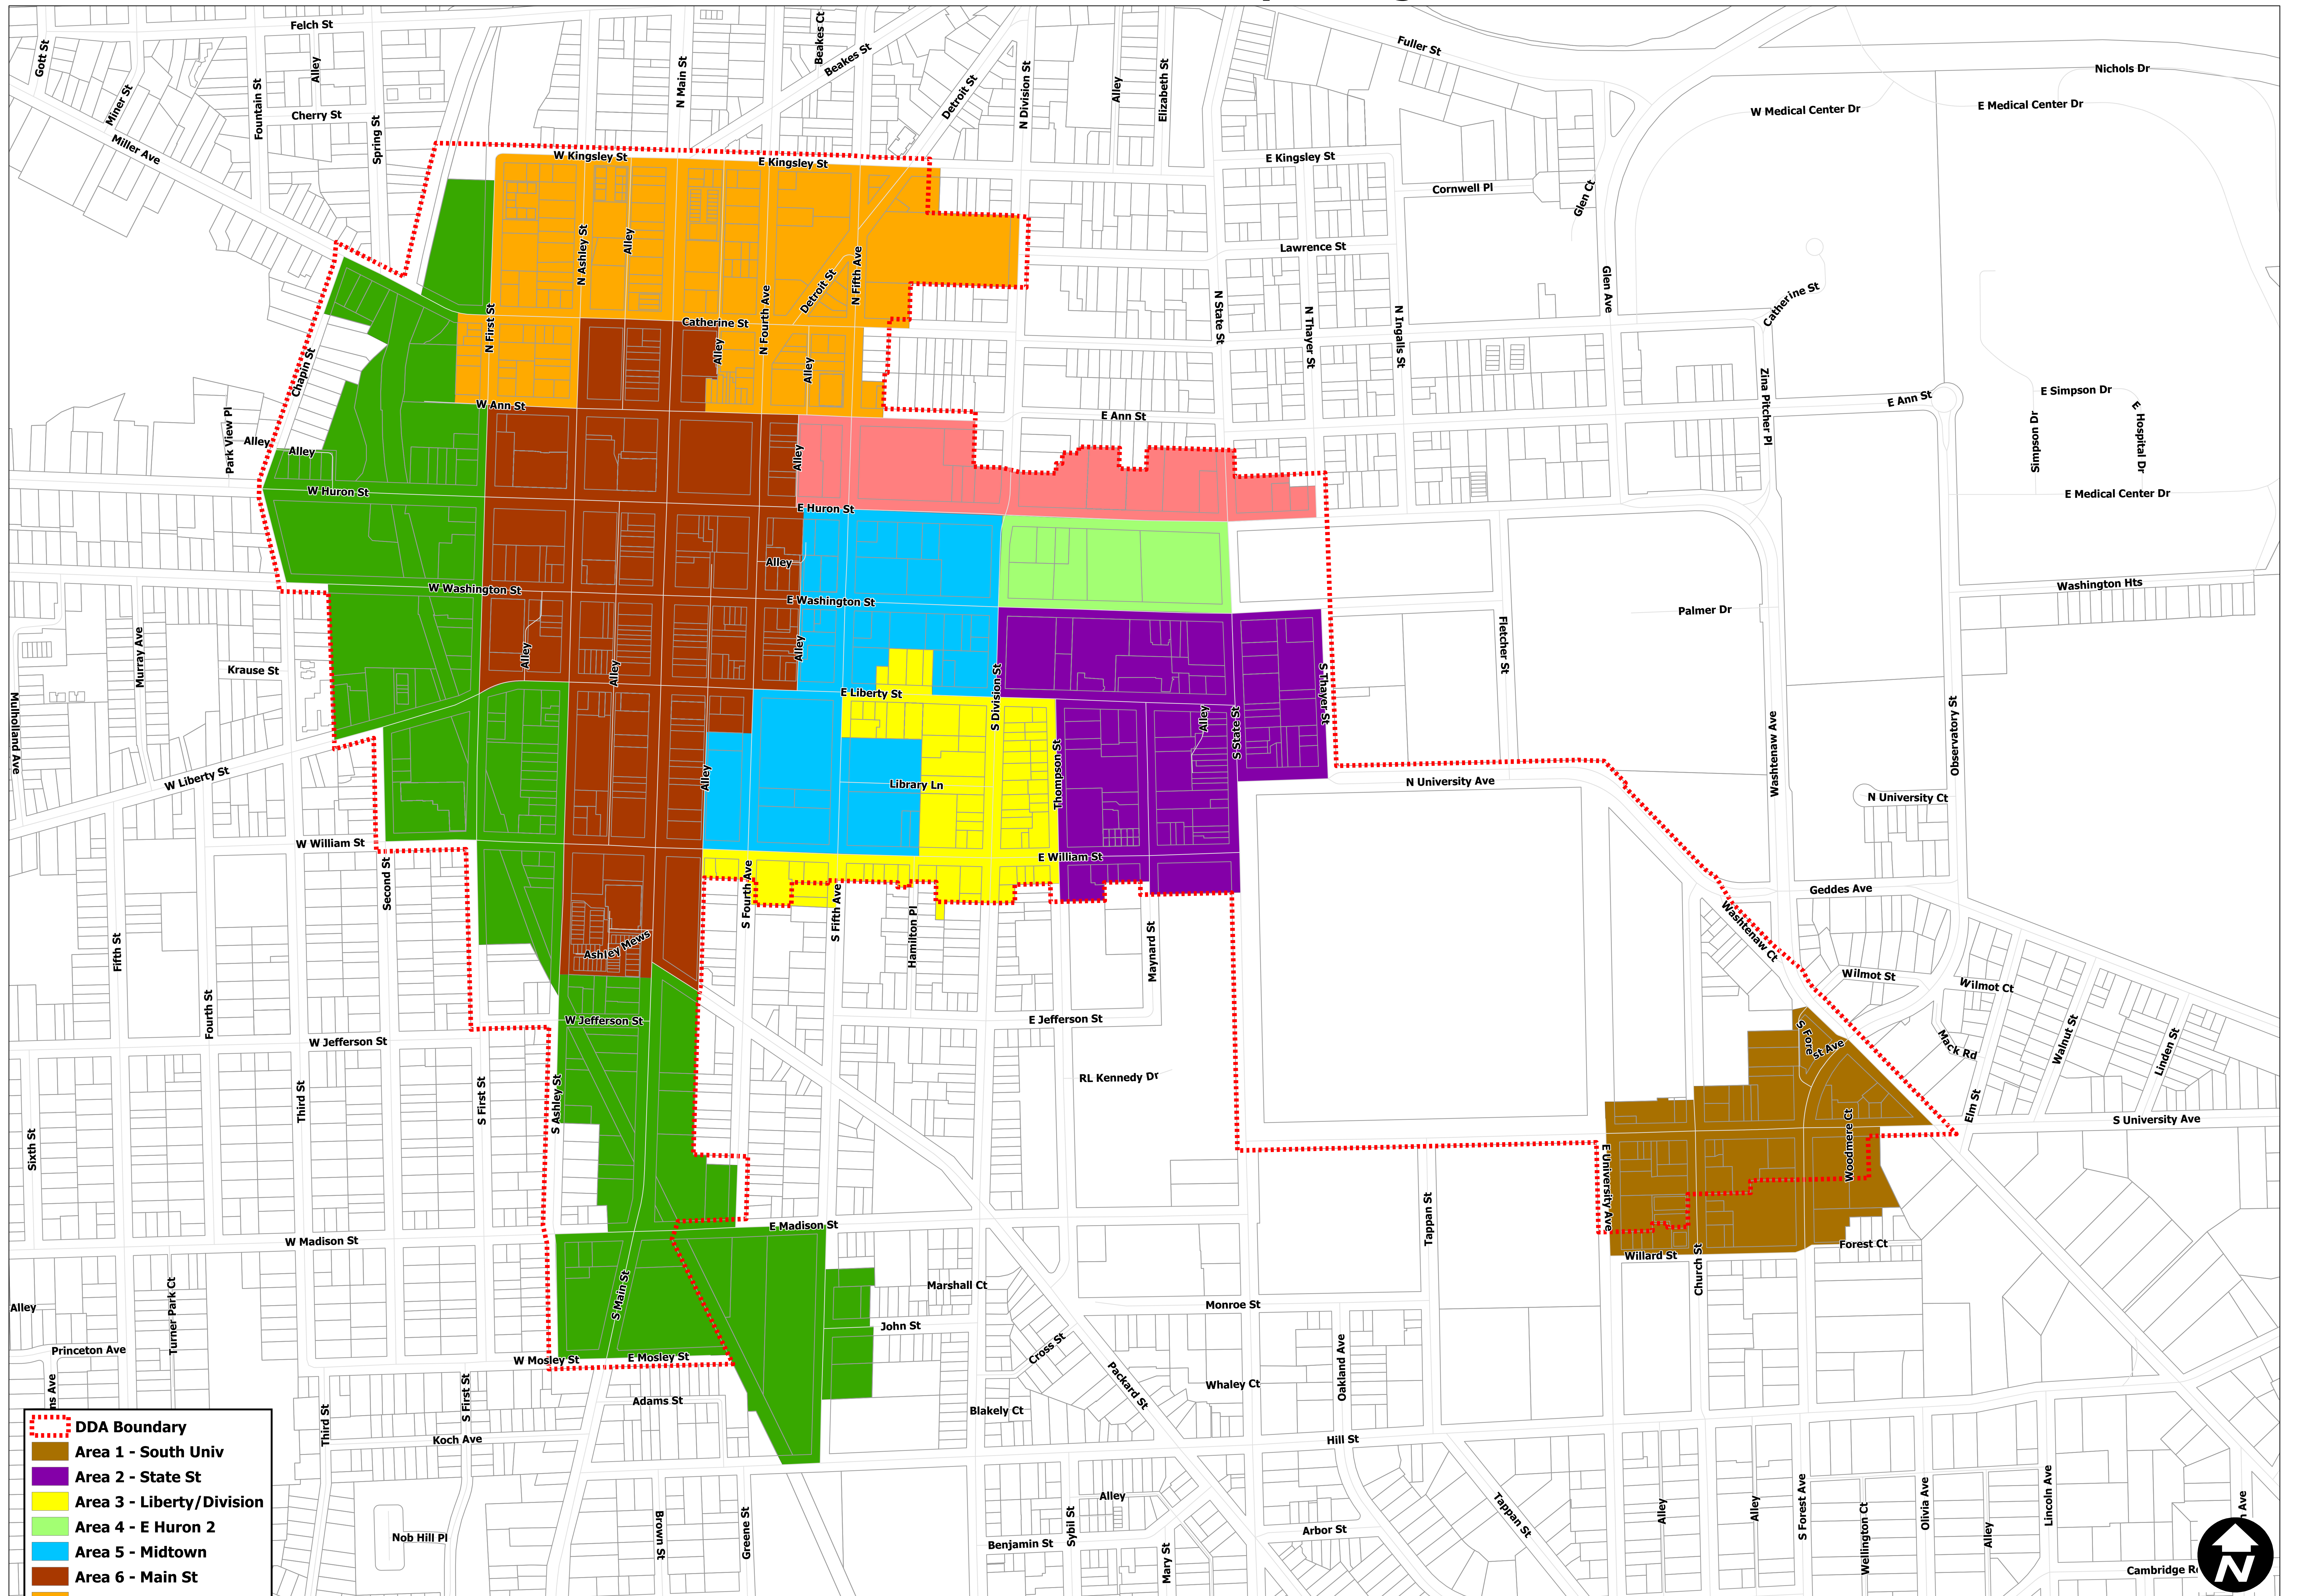

Downtown Character Overlay Zoning Districts

DDA Boundary

Area 1 - South Univ

Area 2 - State St

Area 3 - Liberty/Division

Area 4 - E Huron 2

Area 5 - Midtown

Area 6 - Main St

Area 7 - Kerrytown

Area 8 - First St

Area 9 - E Huron 1

Tax Parcels

Aug 23, 2013