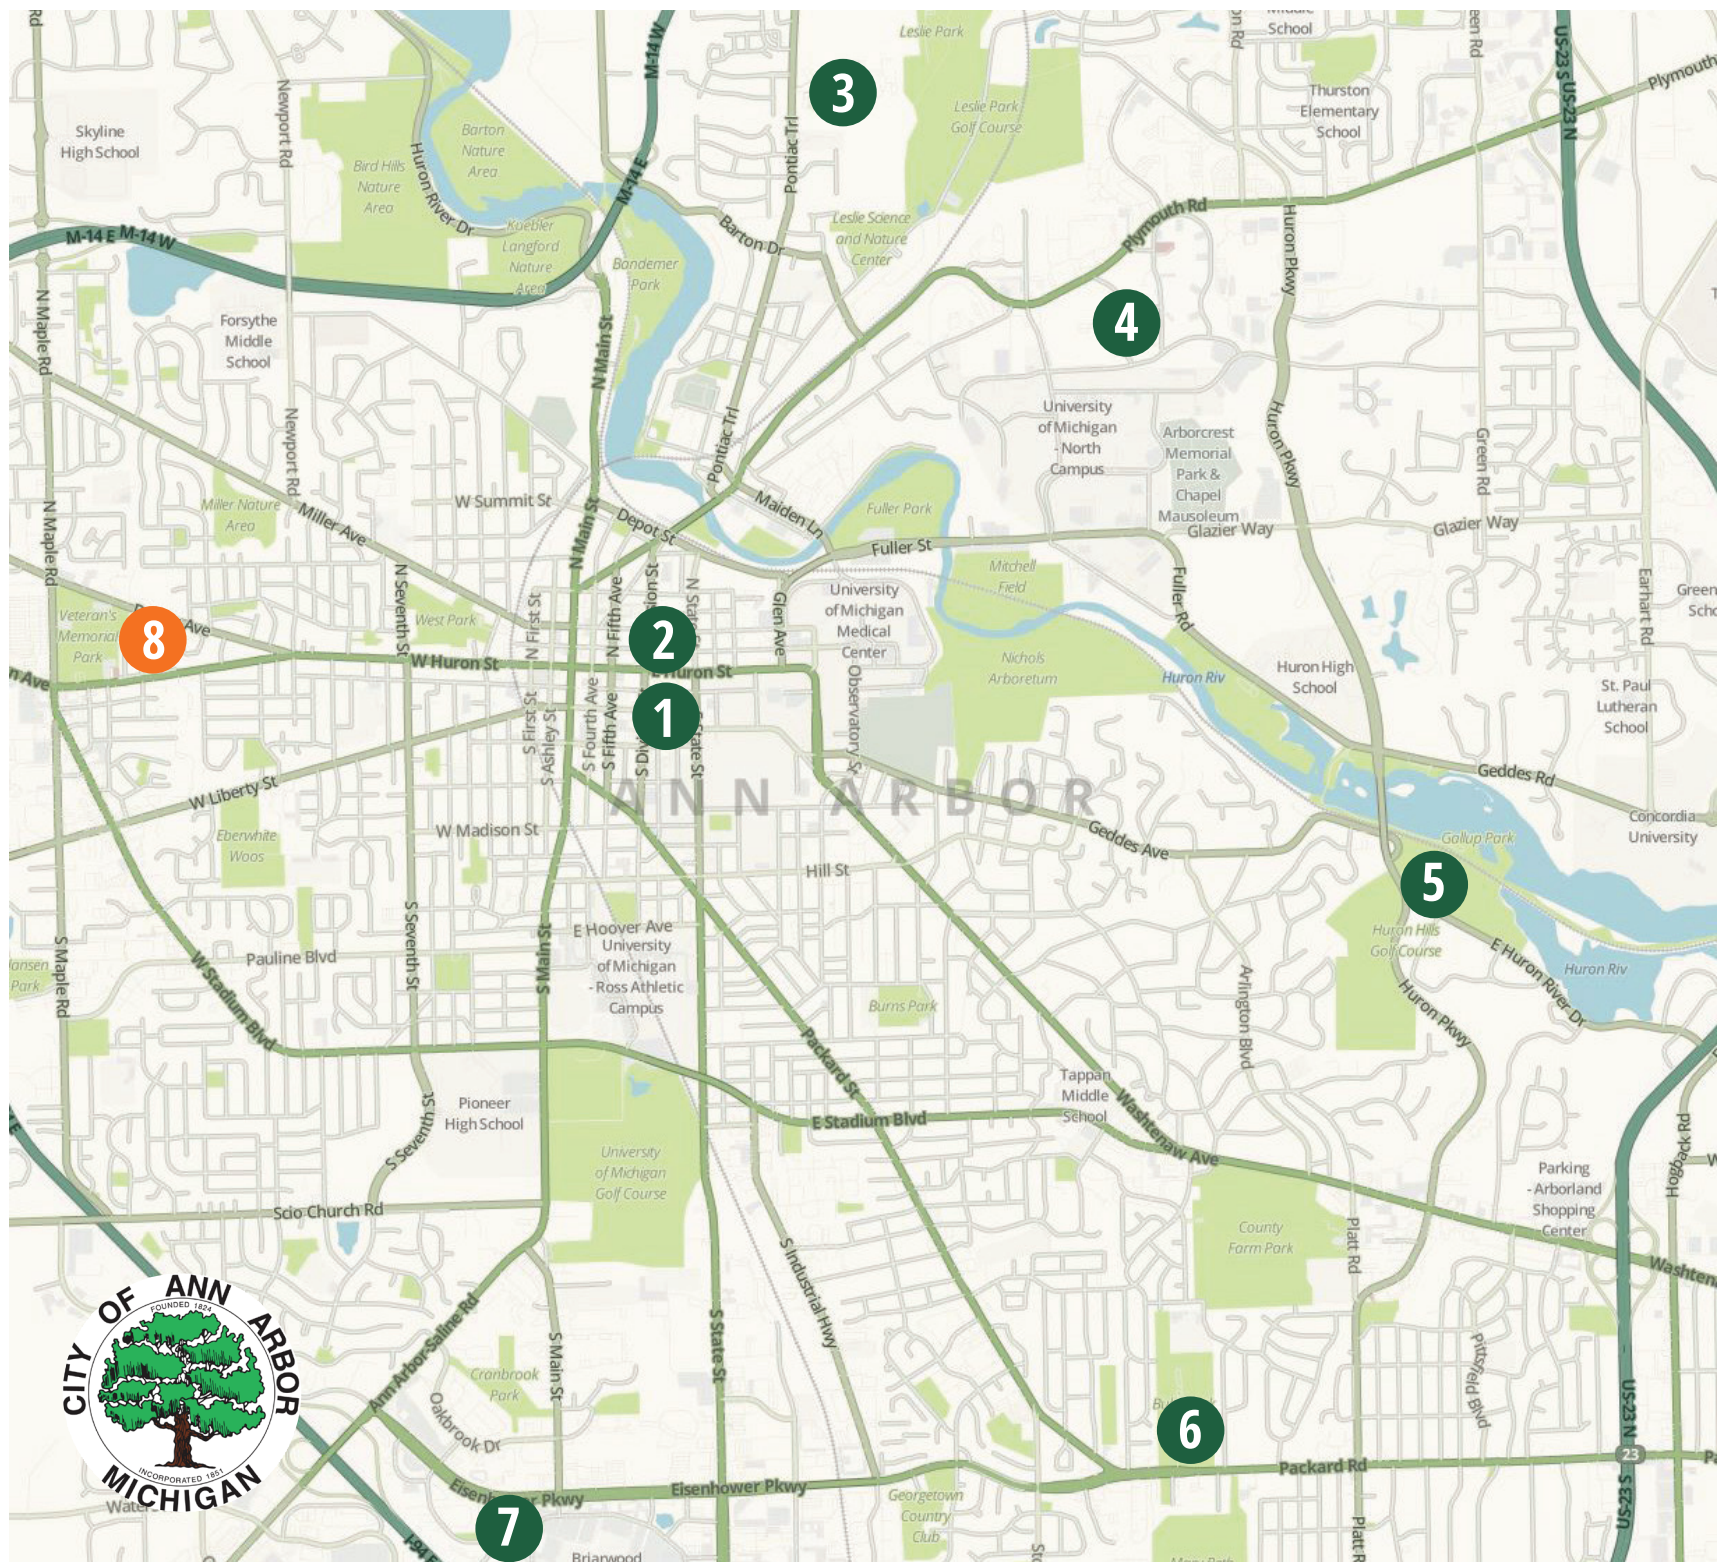

# CITY OF ANN ARBOR | [WWW.A2GOV.ORG/ELECTIONS](http://WWW.A2GOV.ORG/ELECTIONS)

## 24/7 OFFICIAL BALLOT DROP BOX LOCATIONS

### 24/7 Ballot drop box locations:

1. Larcom City Hall, 301 E. Huron St. — Located outside the building, at the Huron St entrance.
2. Larcom City Hall, on Ann Street — Located outside the building by the customer service drop box, on the north side of Ann Street, just east of Fifth Avenue.
3. Arrowwood Community Center, 2566 Arrowwood Trail — Streetside of parking lot.
4. Ann Arbor Fire Station 5, 1946 Beal Ave. — Near the bus stop.
5. Huron Hills Golf Course, 3465 E Huron River Dr. — Clubhouse parking lot.
6. Cobblestone Farm, 2781 Packard Road — Parking lot.
7. Ann Arbor Fire Station 6, 1881 Briarwood Circle. Northwest side of building, Eisenhower entrance, outside.

### 8. Temporary Relocation:

**Ann Arbor Fire Station 3, 2130 Jackson Ave.** — East side of building, accessed from Jackson Place.