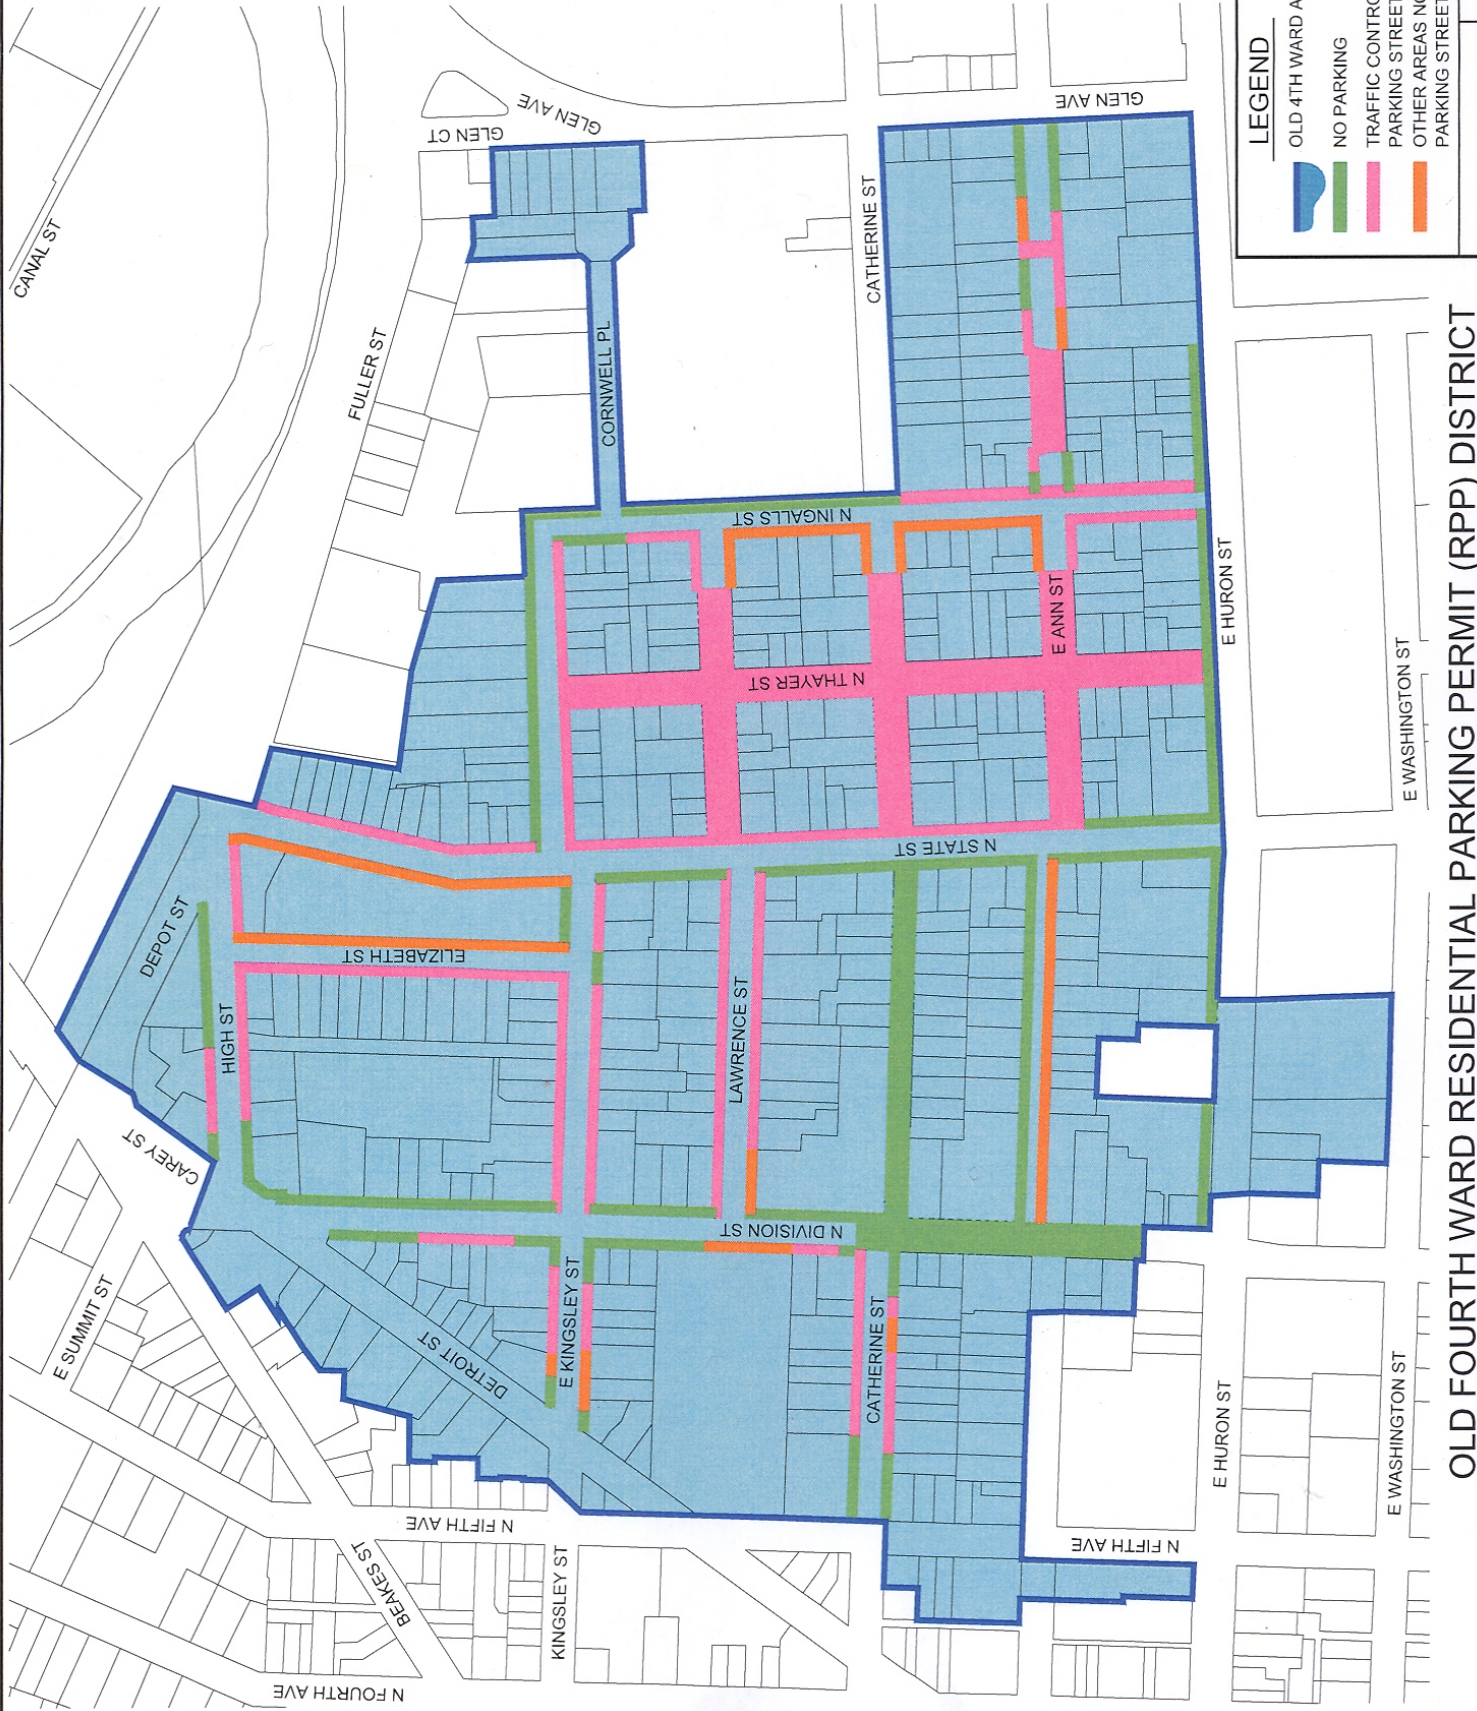

NOT TO SCALE

LEGEND

-  OLD 4TH WARD ASSOCIATION AREA
-  NO PARKING
-  TRAFFIC CONTROL ORDER RPP
-  PARKING STREETS
-  OTHER AREAS NON-RPP PARKING
-  PARKING STREETS

OLD FOURTH WARD RESIDENTIAL PARKING PERMIT (RPP) DISTRICT

ISSUE PROJECT MANAGEMENT CENTER/TRAFFIC ENGINEER/REGISTRATION/REGISTRATION ENGINEER REQUEST/REVISED/OLD FOURTH WARD RPP DISTRICT TCO MAP.AWX

DATE: 12-7-2010