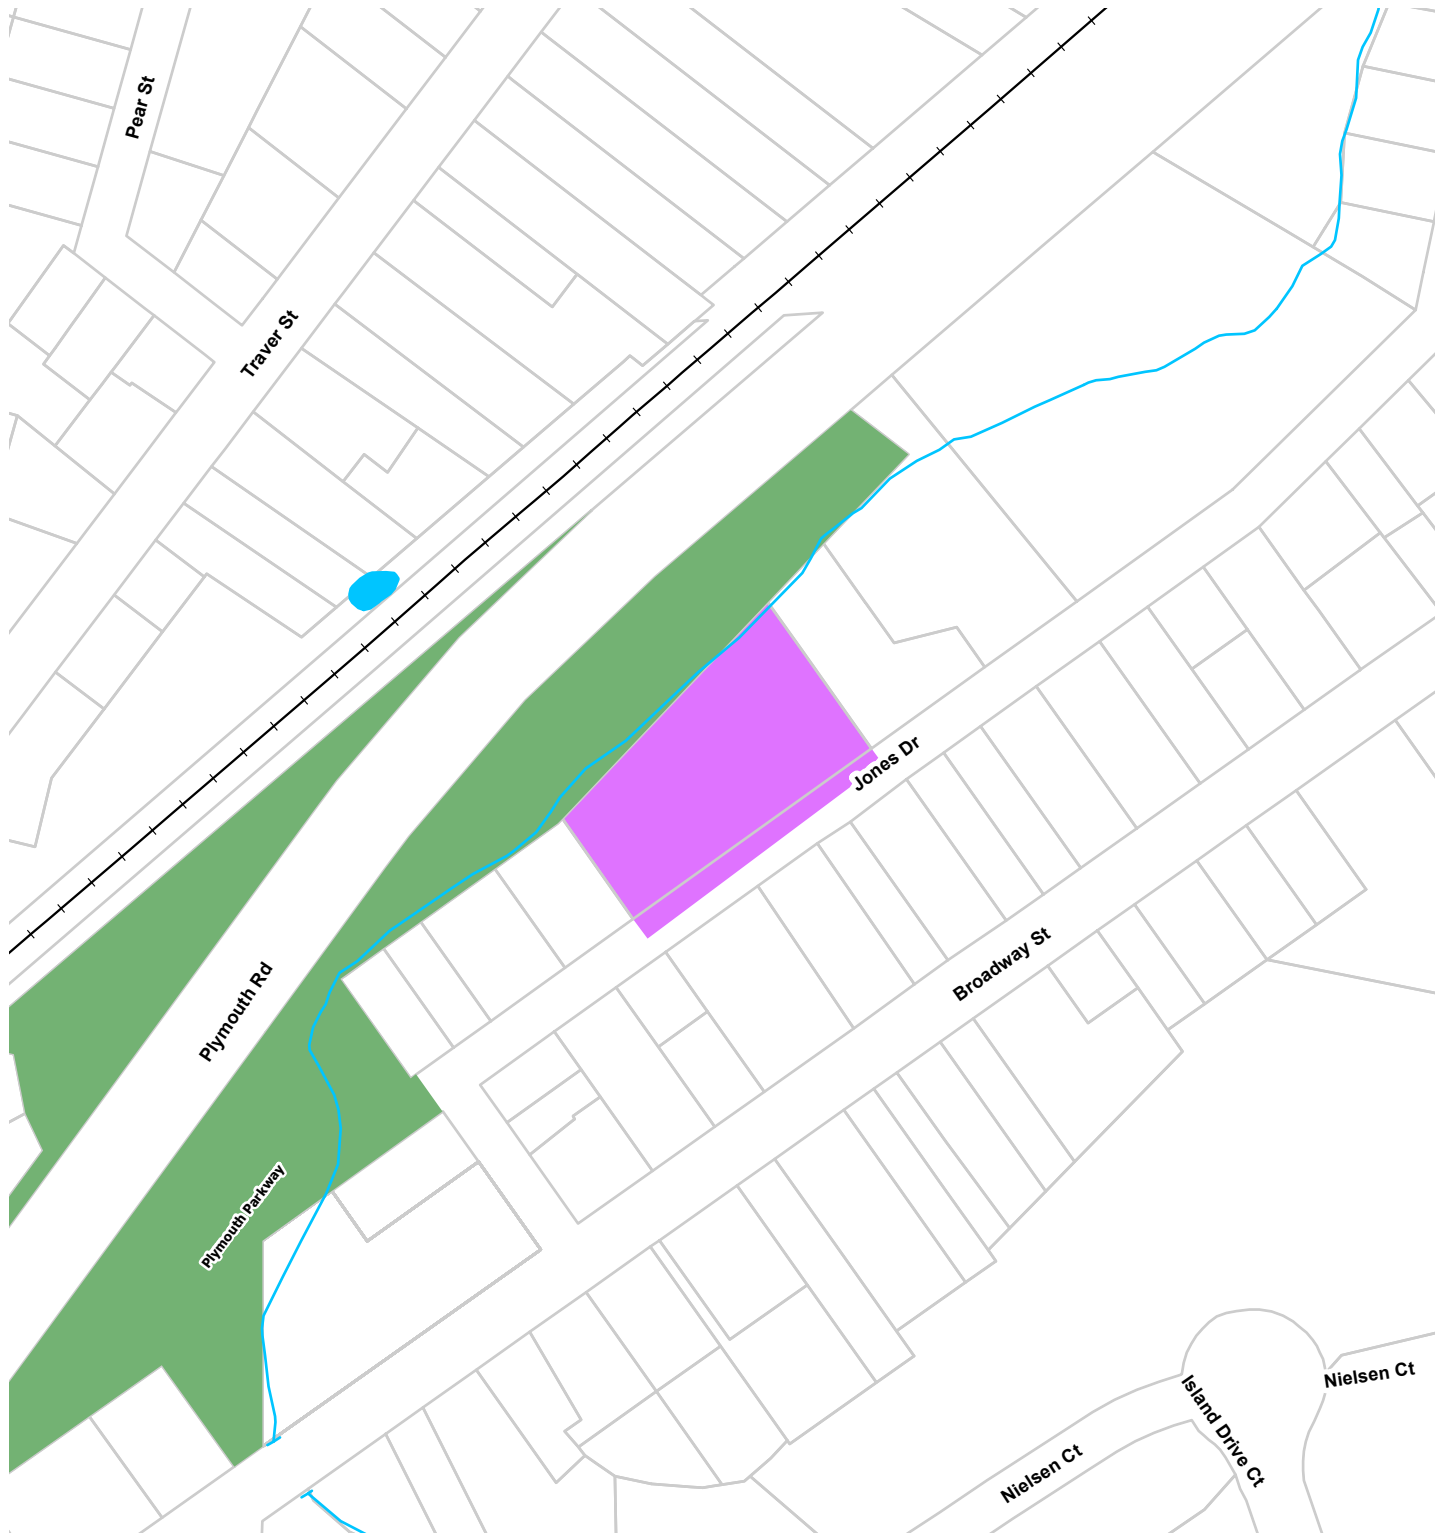

Ann Arbor City Historic District Map

Prepared By: City of Ann Arbor, Community Services, GIS.

City of Ann Arbor Map Disclaimer

No part of this product shall be reproduced or transmitted in any form or by any means, electronic or mechanical, for any purpose, without prior written permission from the City of Ann Arbor.

This map complies with National Map Accuracy Standards for mapping at 1 Inch = 100 Feet. The City of Ann Arbor and its mapping contractors assume no legal representation for the content and/or inappropriate use of information represented on this map.

Northern Brewery

Map Printed: February 8, 2013