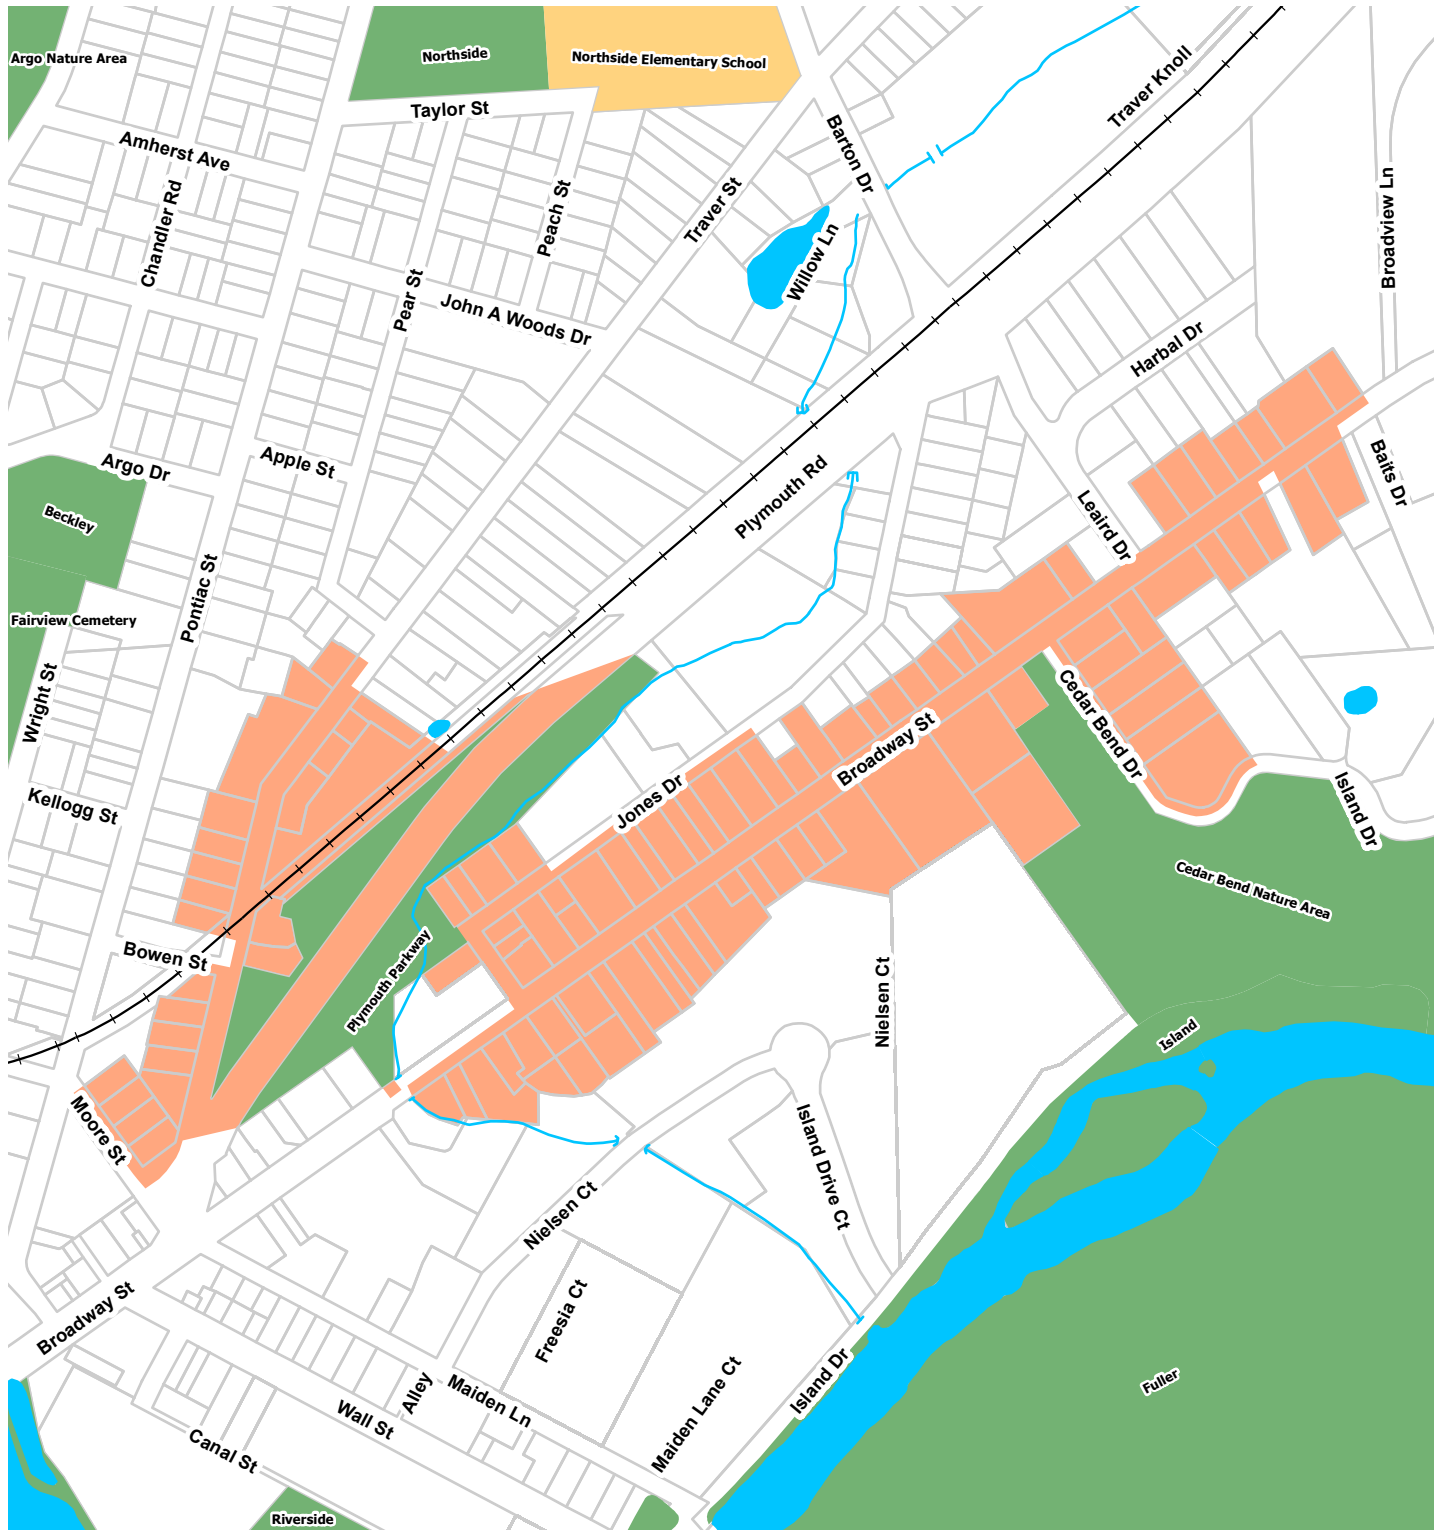

Ann Arbor City Historic District Map

Prepared By: City of Ann Arbor, Community Services, GIS.

City of Ann Arbor Map Disclaimer

No part of this product shall be reproduced or transmitted in any form or by any means, electronic or mechanical, for any purpose, without prior written permission from the City of Ann Arbor.

This map complies with National Map Accuracy Standards for mapping at 1 Inch = 100 Feet. The City of Ann Arbor and its mapping contractors assume no legal representation for the content and/or inappropriate use of information represented on this map.

Broadway

Map Printed: February 8, 2013