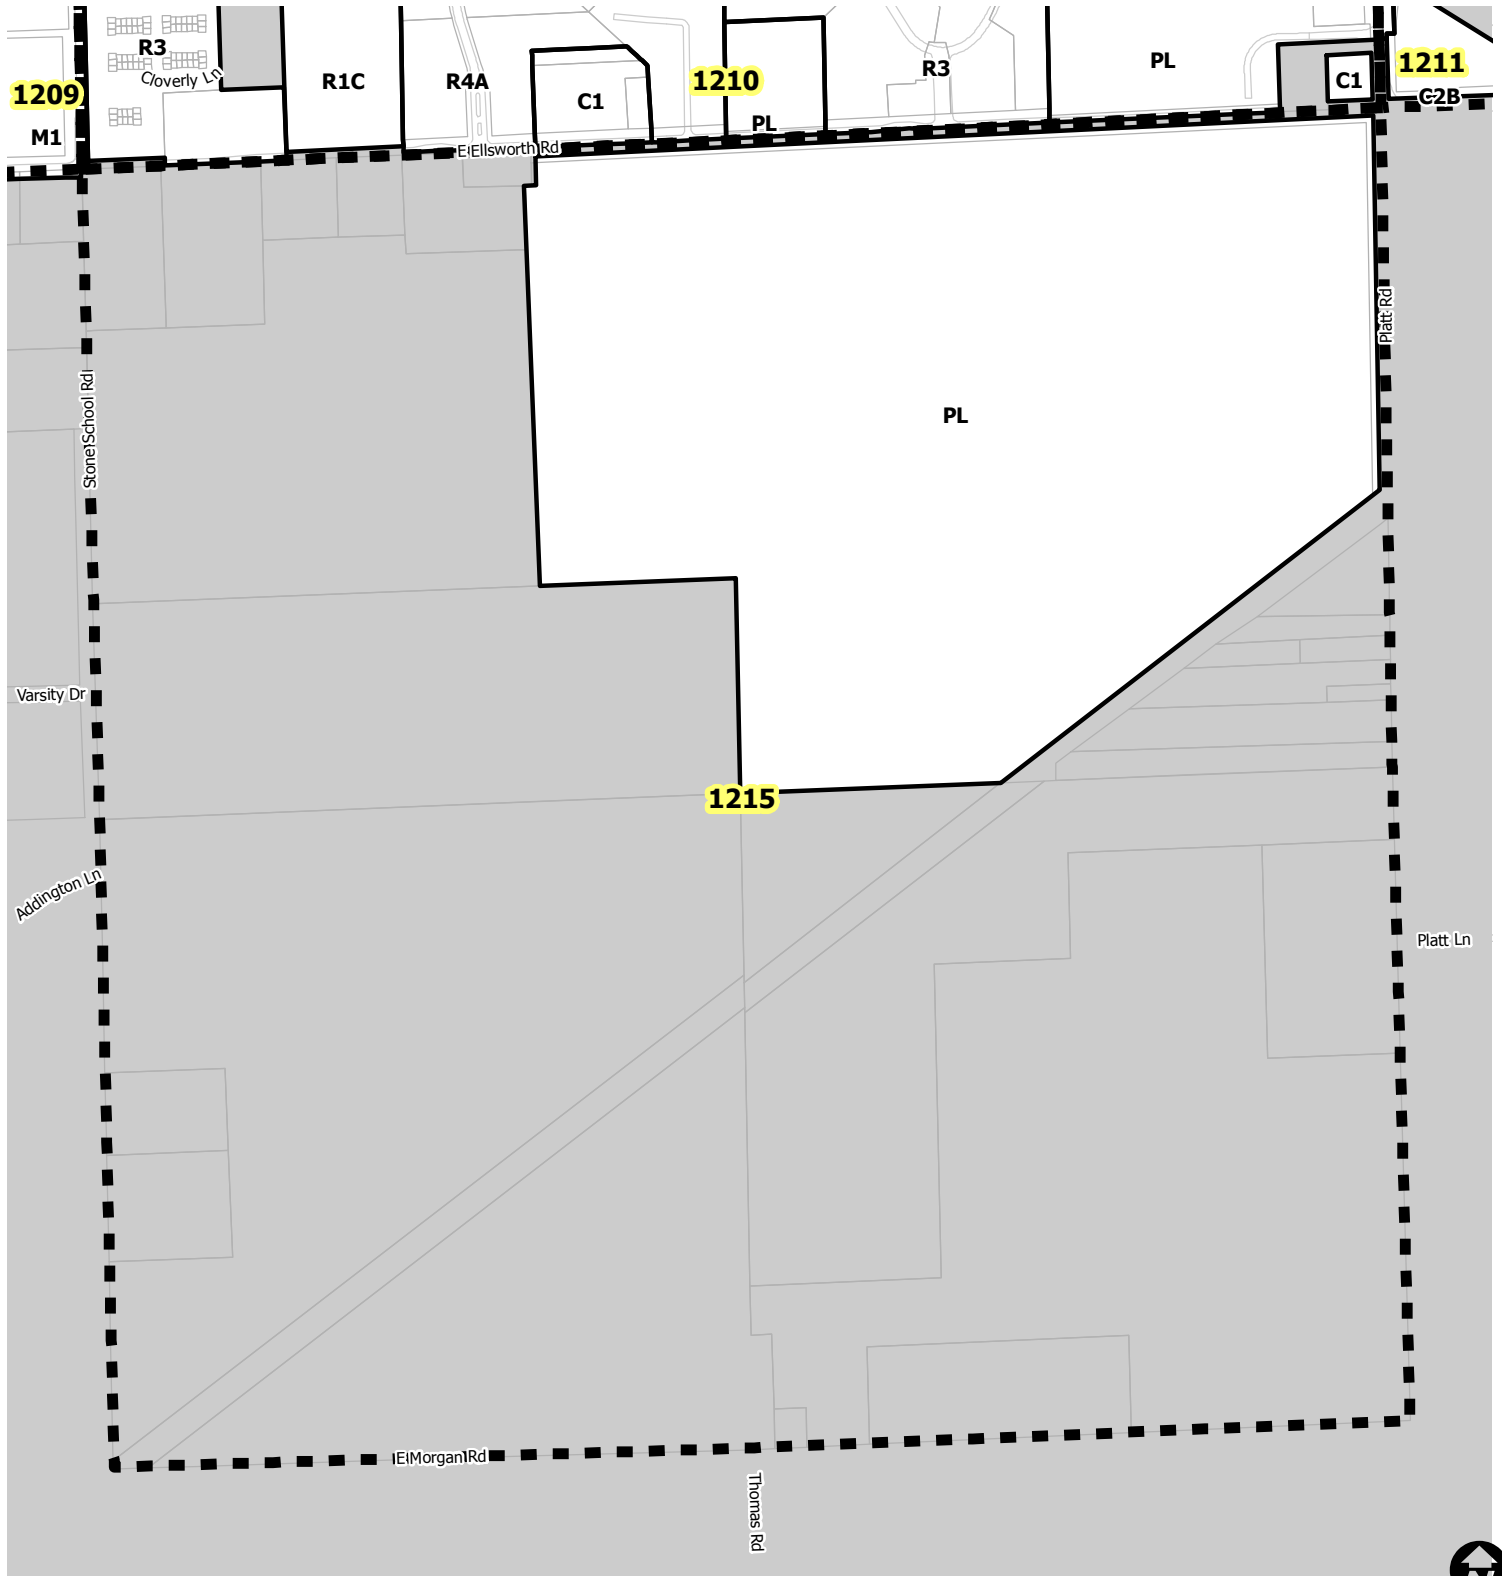

Ann Arbor City Zoning Map

SECTION 1215

- Township Zoning
- Section Boundary

Map date 7/2/2019
 Any aerial imagery is circa 2018
 unless otherwise noted
 Terms of use: www.a2gov.org/terms