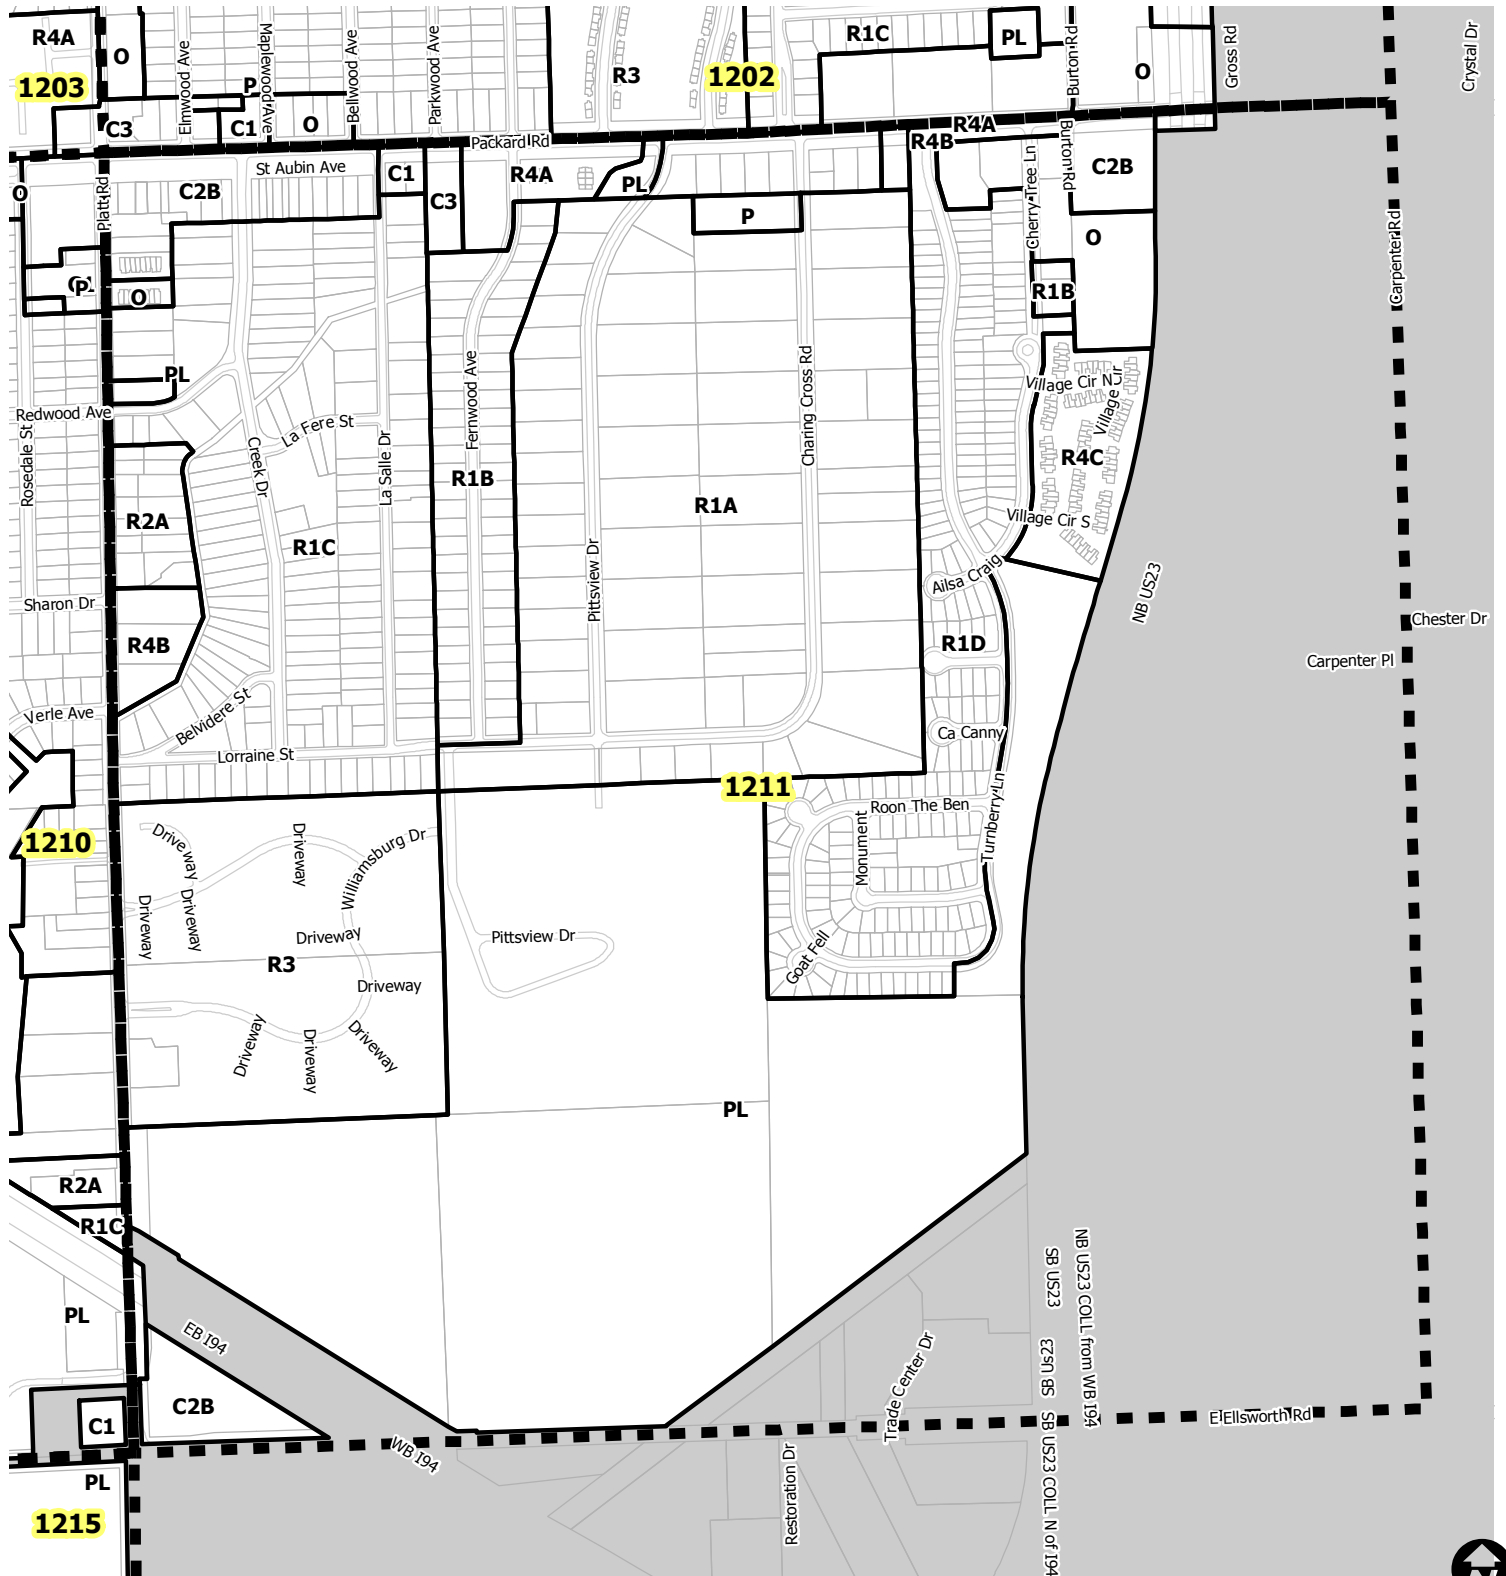

Ann Arbor City Zoning Map

SECTION 1211

- Township Zoning
- Section Boundary

Map date 7/2/2019
 Any aerial imagery is circa 2018 unless otherwise noted
 Terms of use: www.a2gov.org/terms