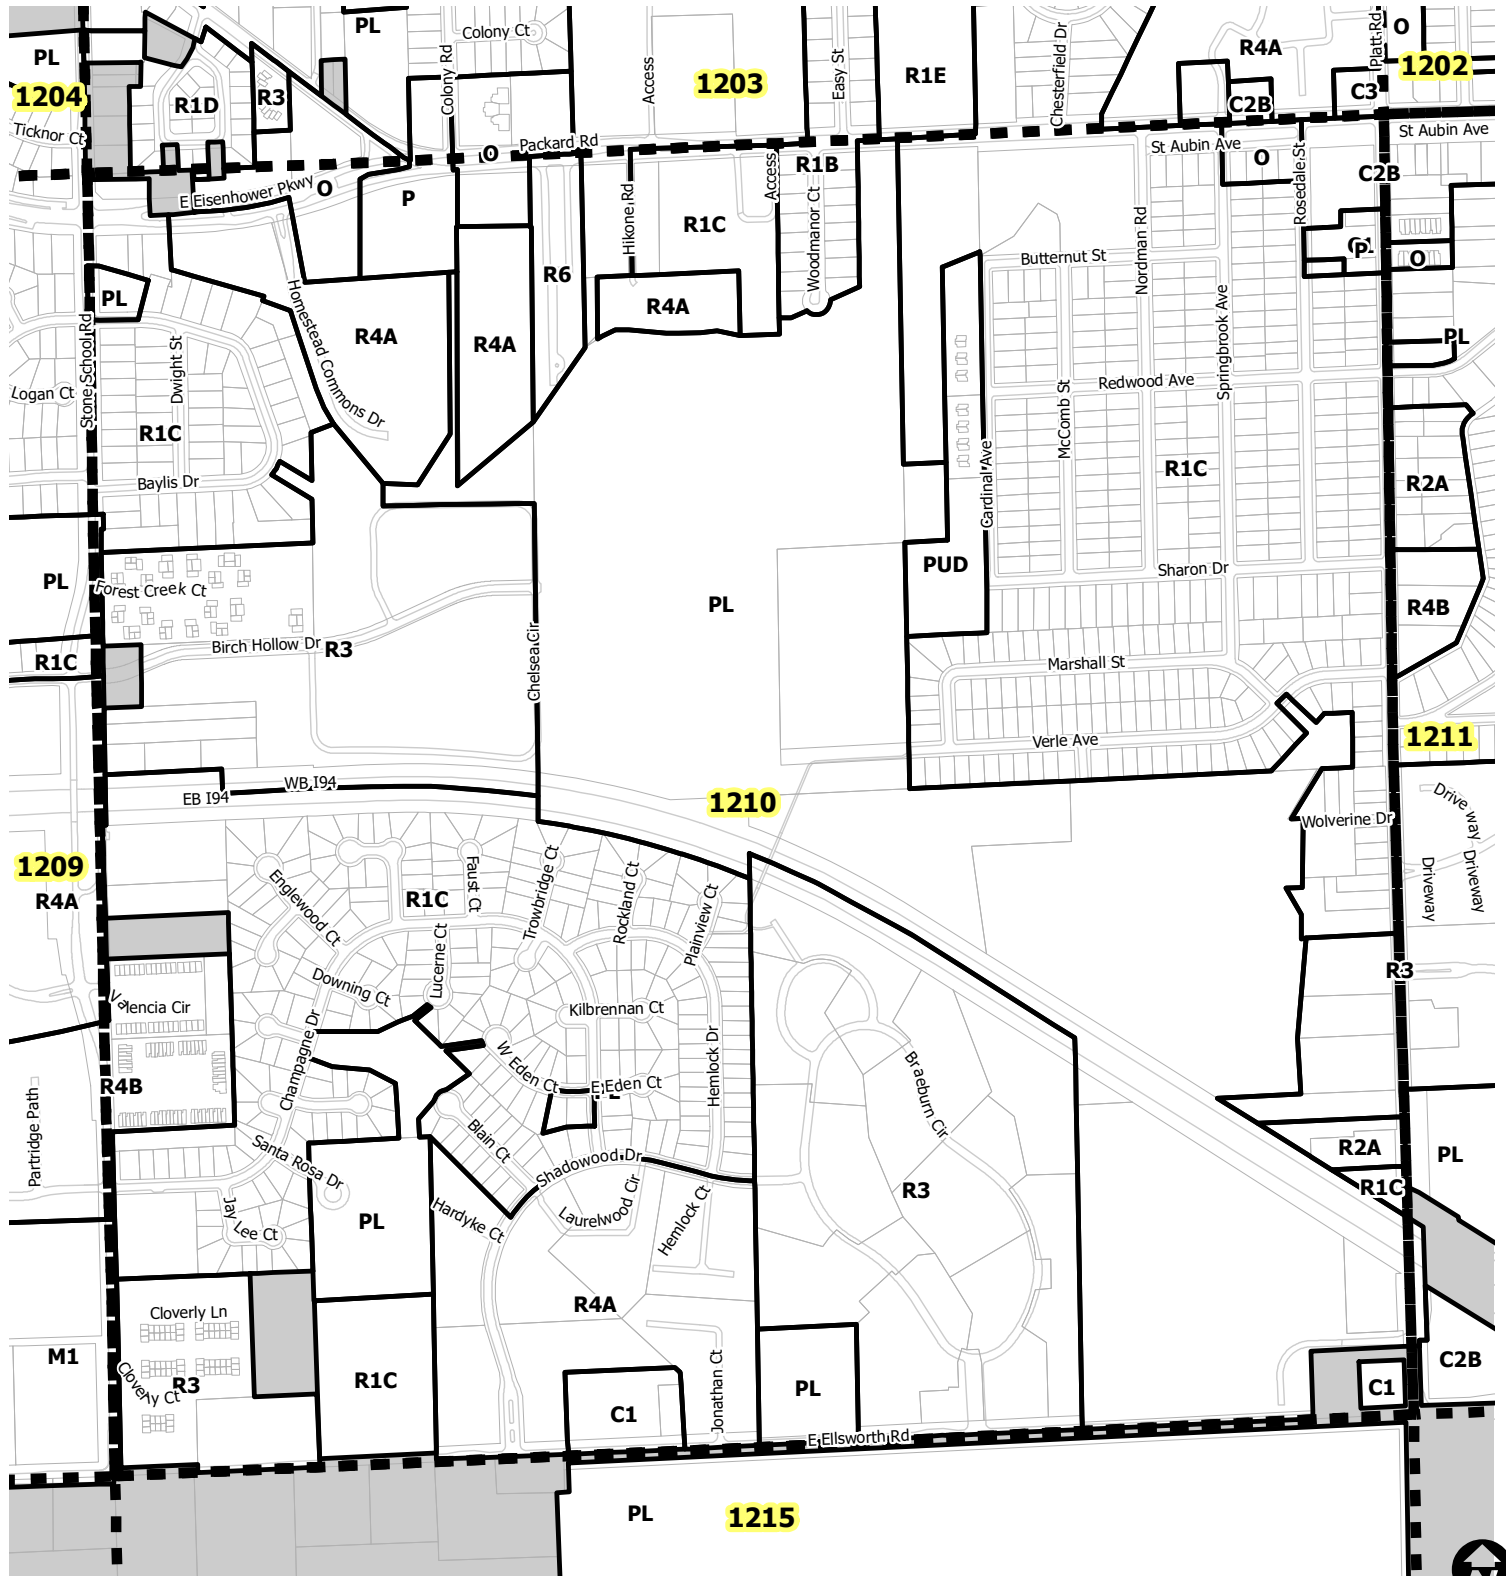

Ann Arbor City Zoning Map

SECTION 1210

- Township Zoning
- Section Boundary

Map date: 12/20/2019
 Any aerial imagery is circa 2018 unless otherwise noted
 Terms of use: www.a2gov.org/terms