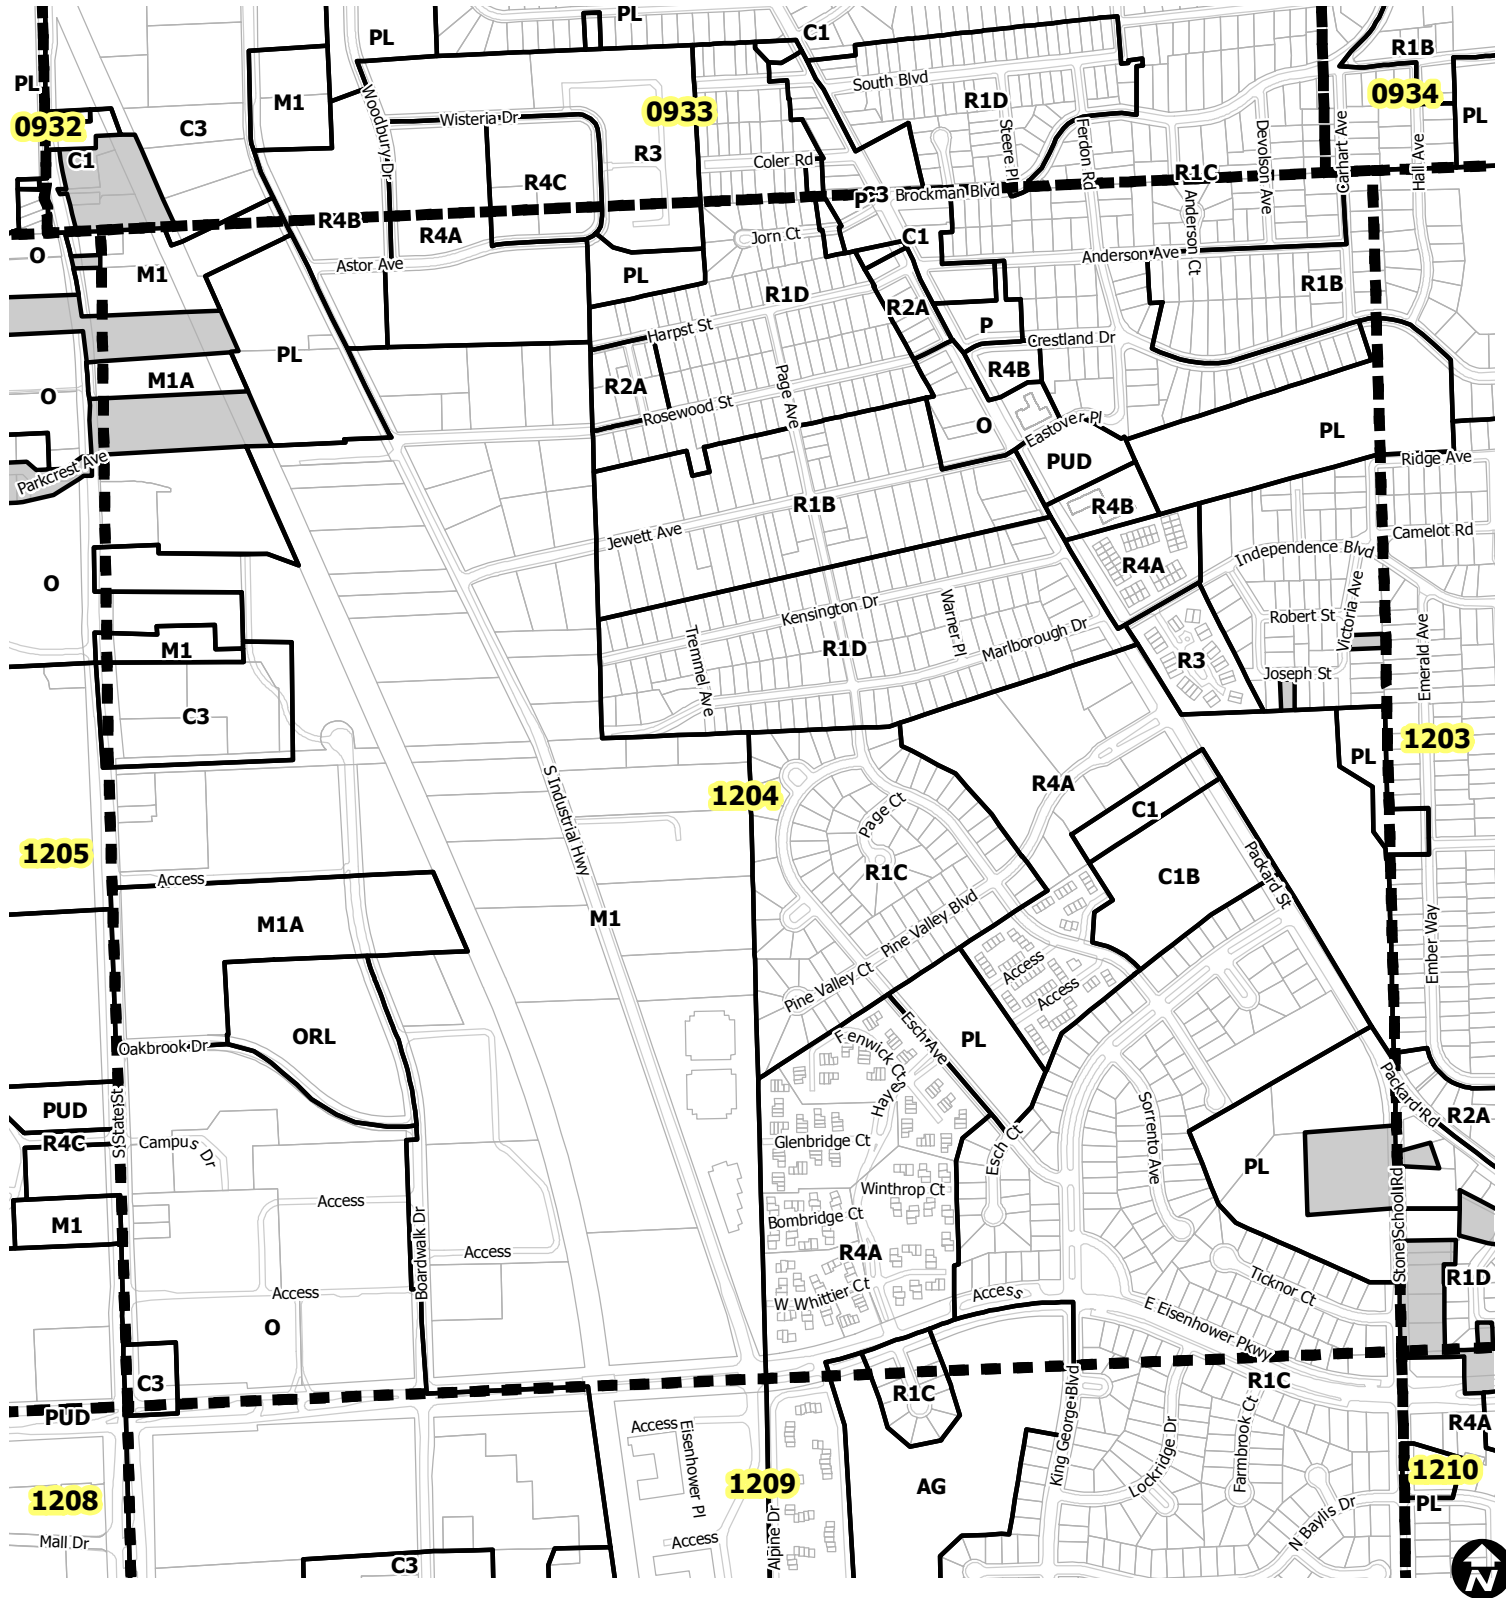

# Ann Arbor City Zoning Map

## SECTION 1204

- Township Zoning
- Section Boundary

Map date 7/2/2019  
 Any aerial imagery is circa 2018  
 unless otherwise noted  
 Terms of use: [www.a2gov.org/terms](http://www.a2gov.org/terms)