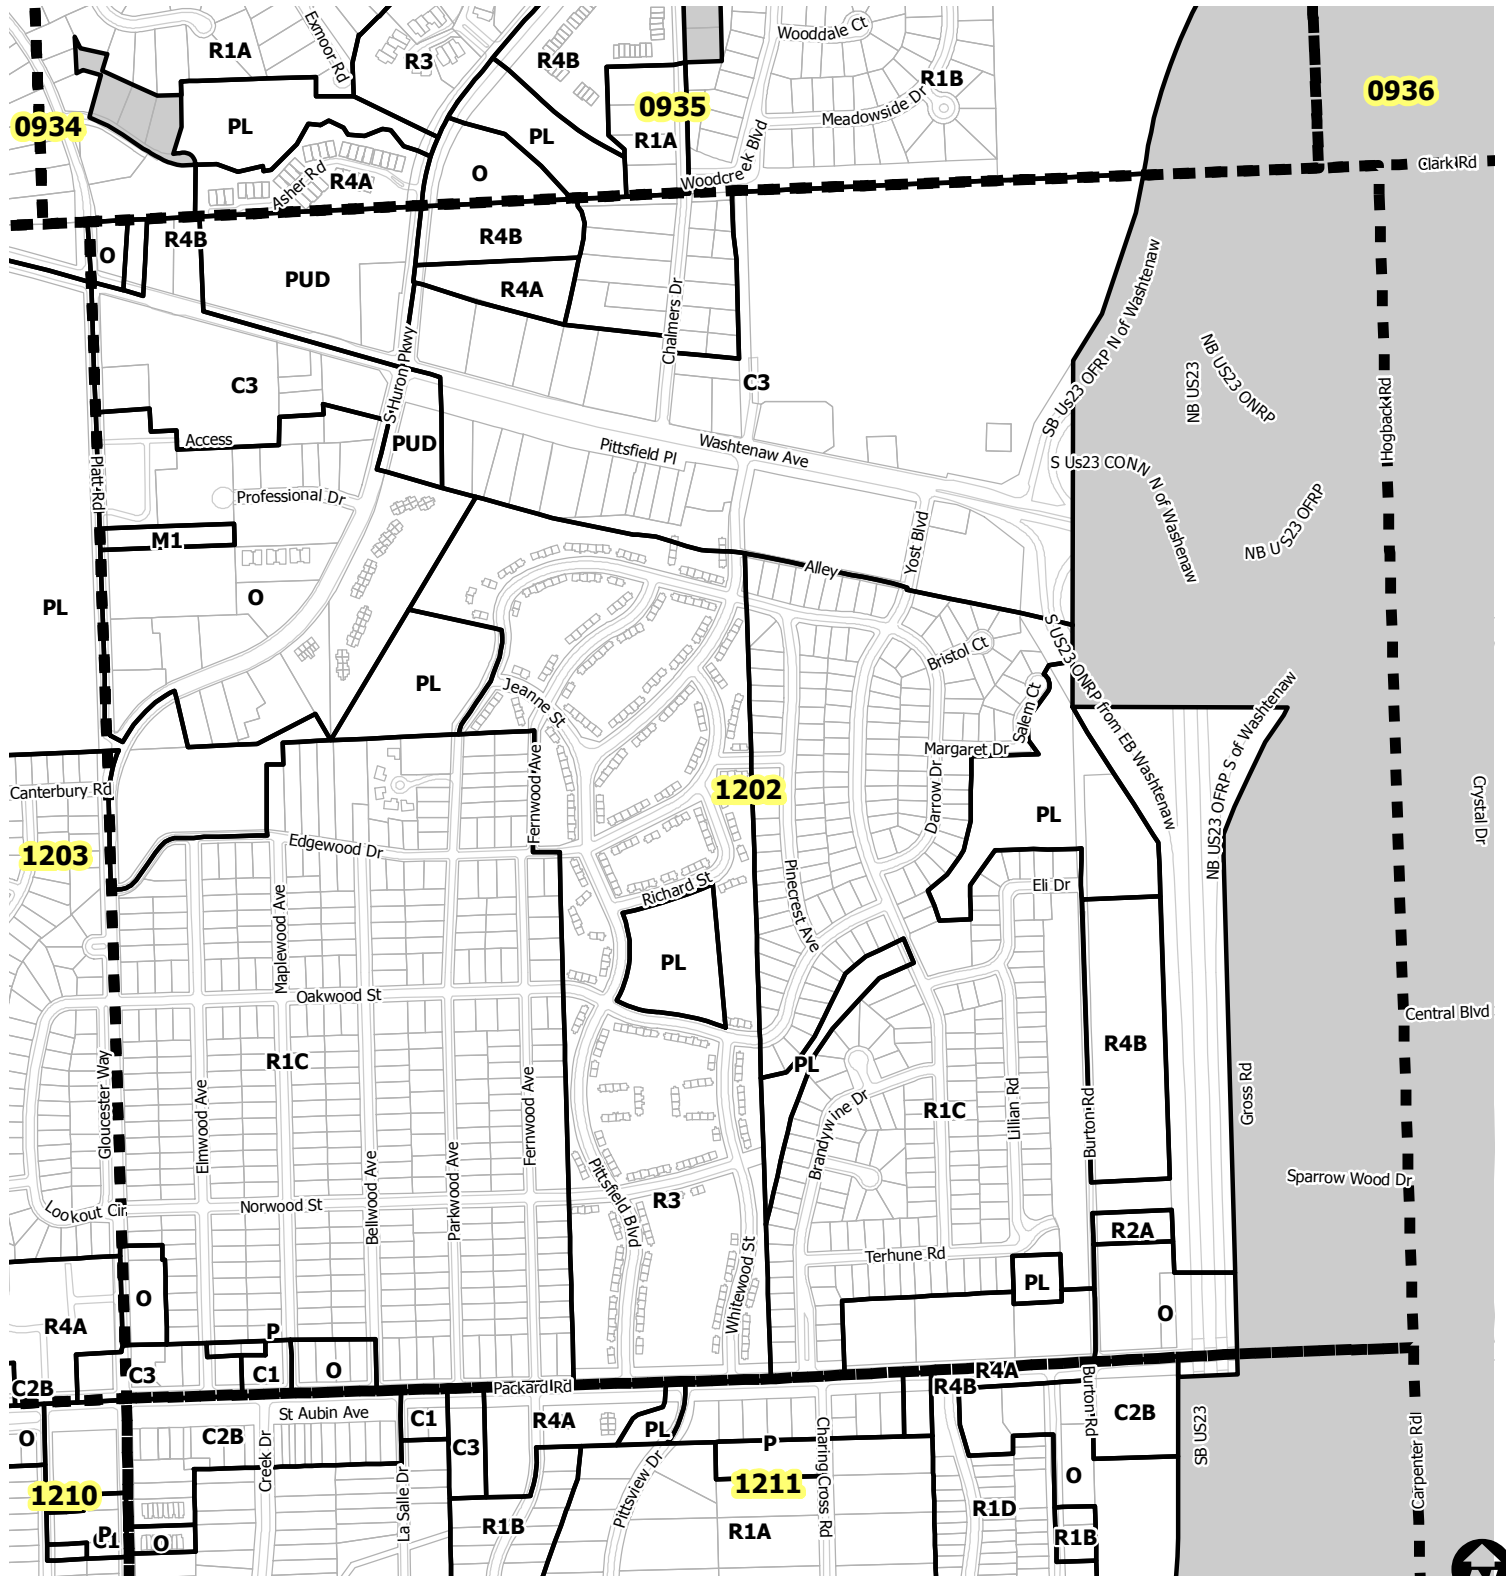

Ann Arbor City Zoning Map

SECTION 1202

- Township Zoning
- Section Boundary

Map date: 7/2/2019
 Any aerial imagery is circa 2018 unless otherwise noted.
 Terms of use: www.a2gov.org/terms