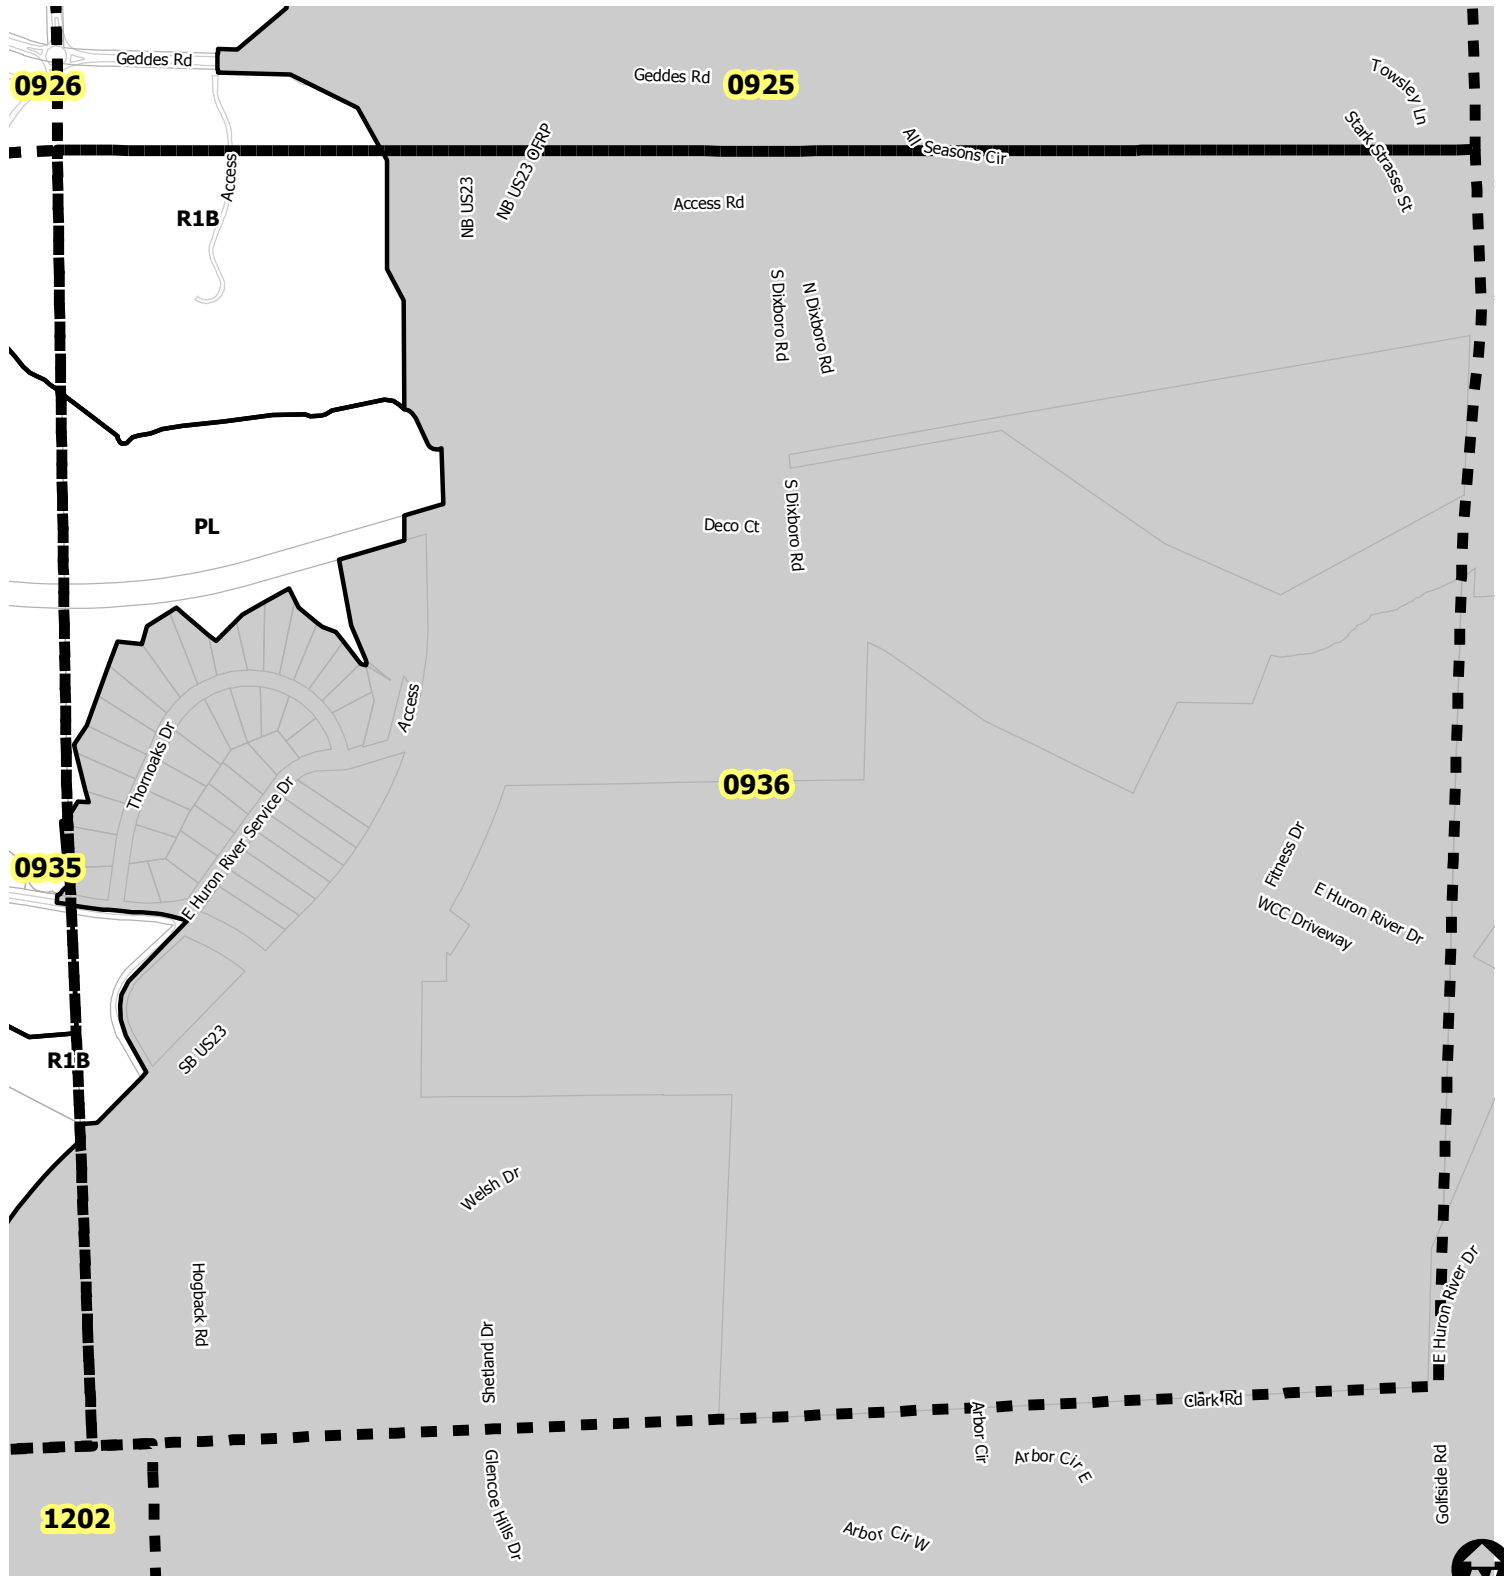

# Ann Arbor City Zoning Map

## SECTION 0936

- Township Zoning
- Section Boundary

Map date 7/2/2019  
 Any aerial imagery is circa 2018  
 unless otherwise noted  
 Terms of use: [www.a2gov.org/terms](http://www.a2gov.org/terms)