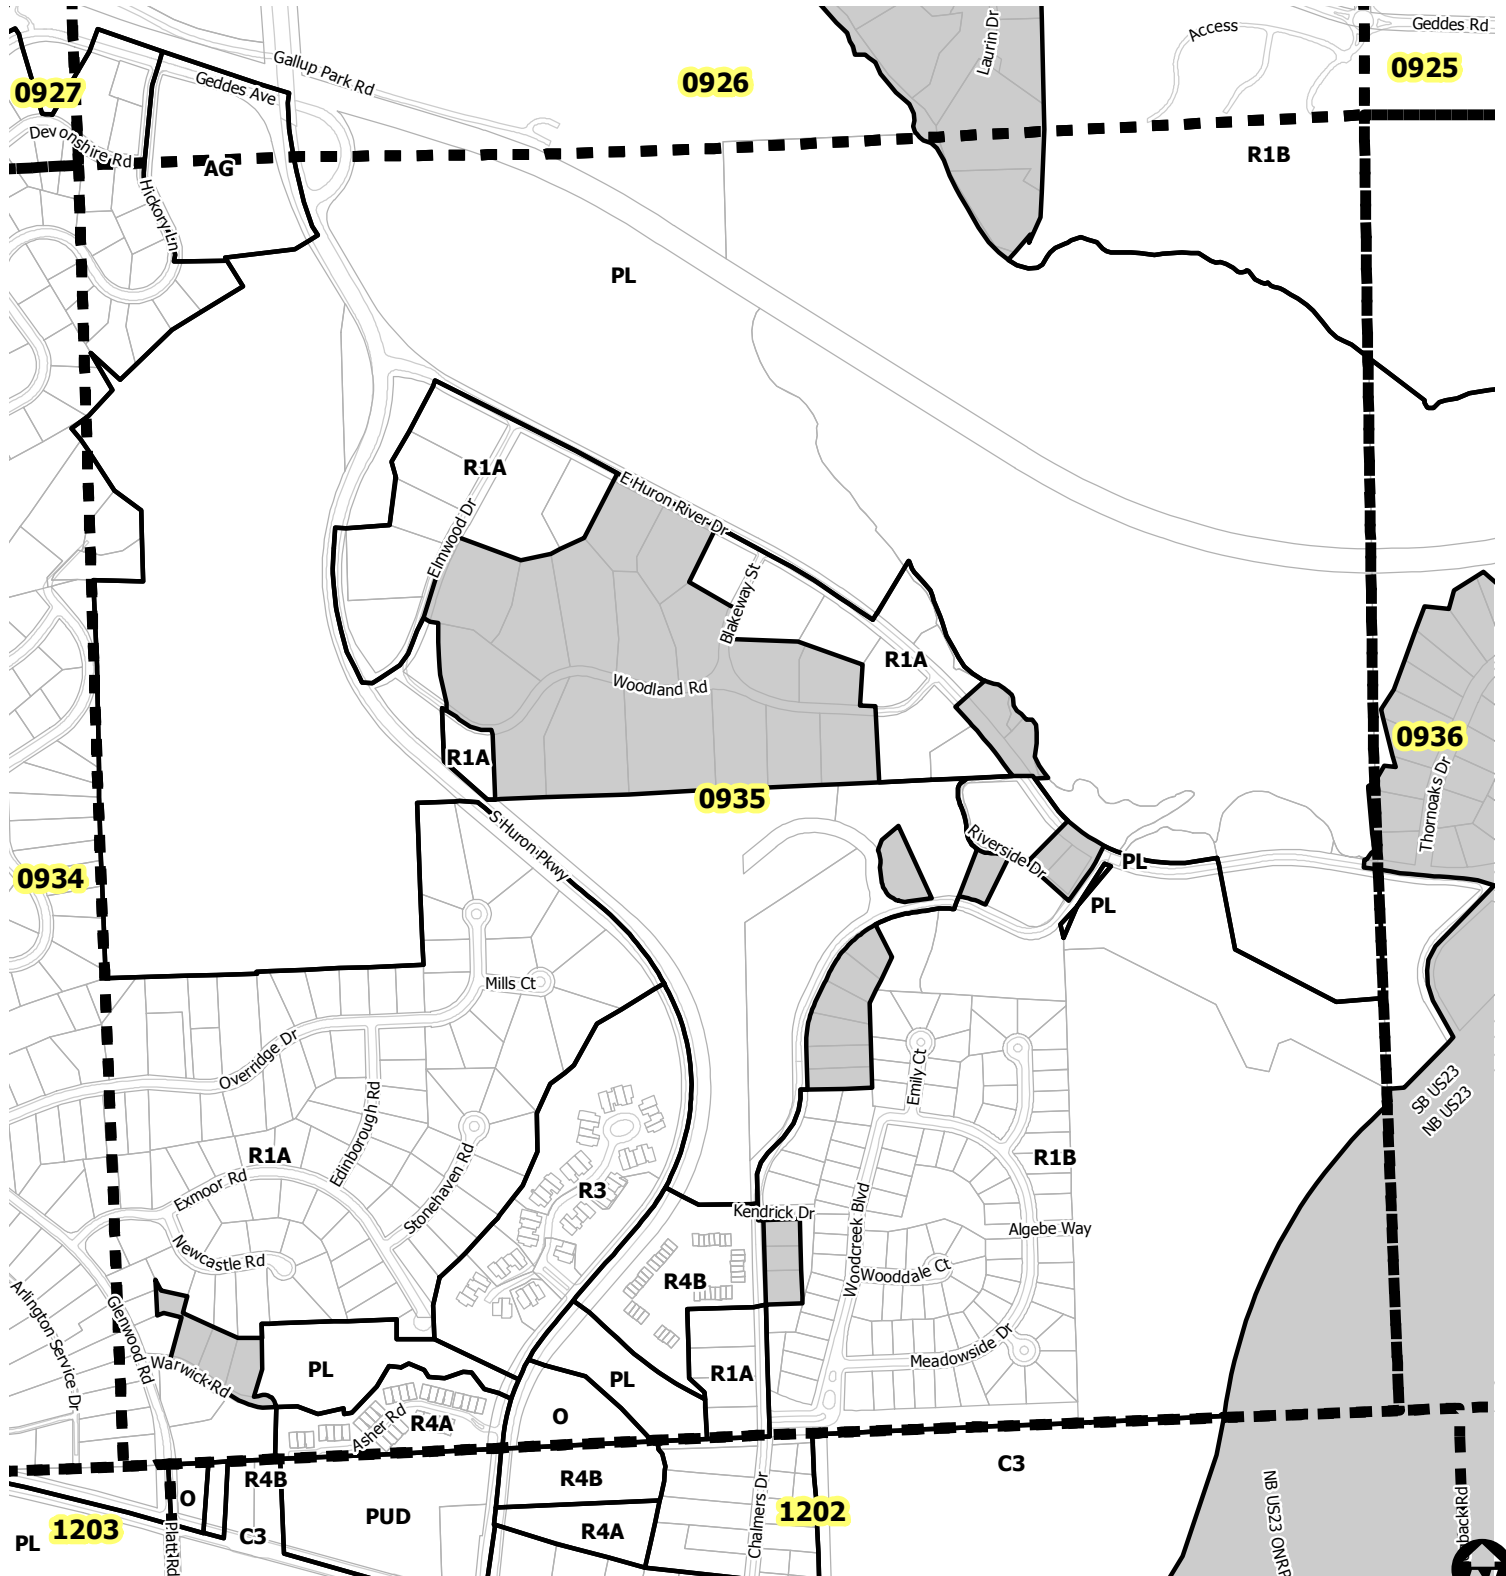

Ann Arbor City Zoning Map

SECTION 0935

- Township Zoning
- Section Boundary

Map date 7/2/2019
 Any aerial imagery is circa 2018
 unless otherwise noted
 Terms of use: www.a2gov.org/terms