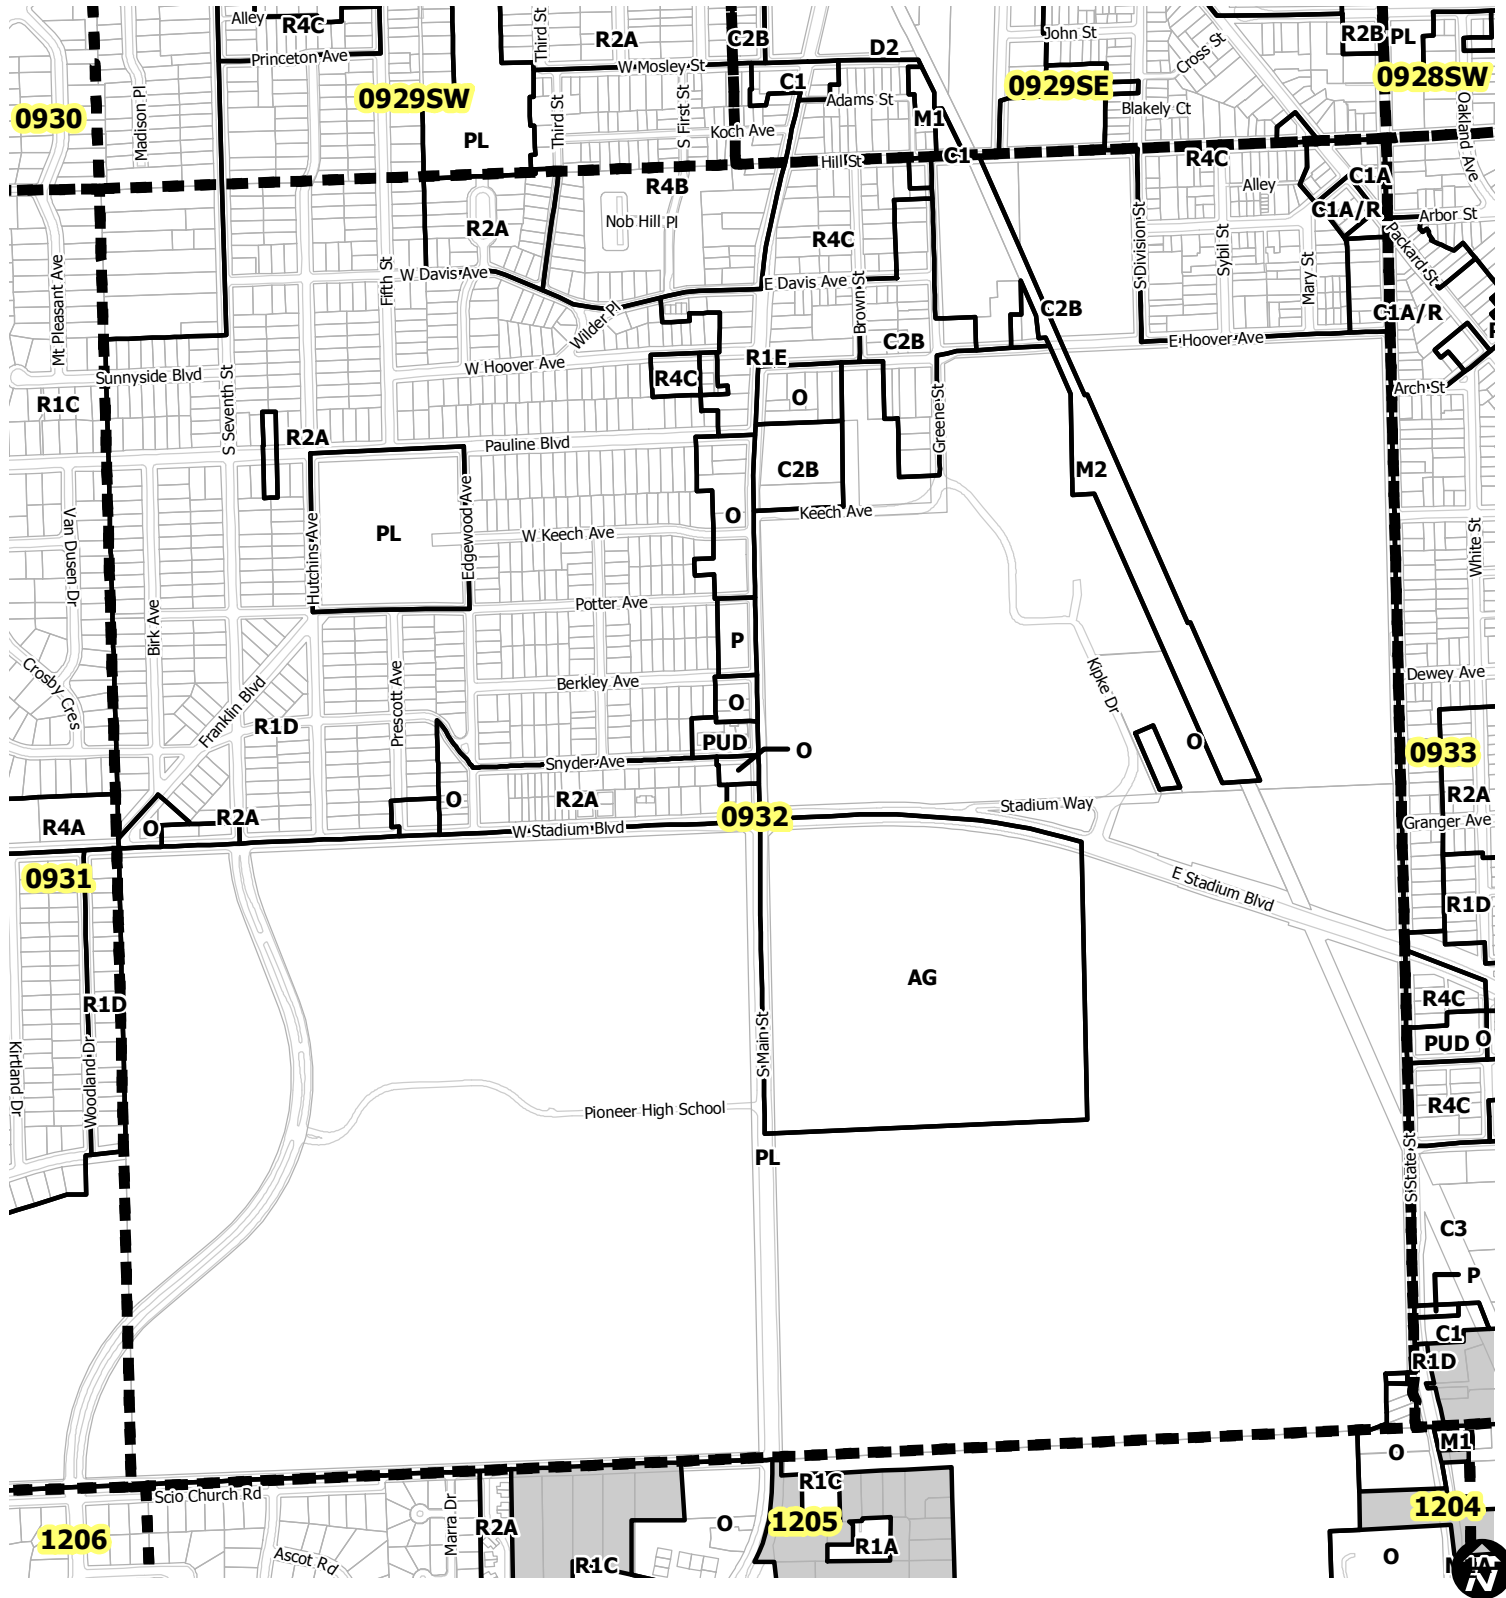

Ann Arbor City Zoning Map

SECTION 0932

- Township Zoning
- Section Boundary

Map date 7/2/2019
 Any aerial imagery is circa 2018
 unless otherwise noted
 Terms of use: www.a2gov.org/terms