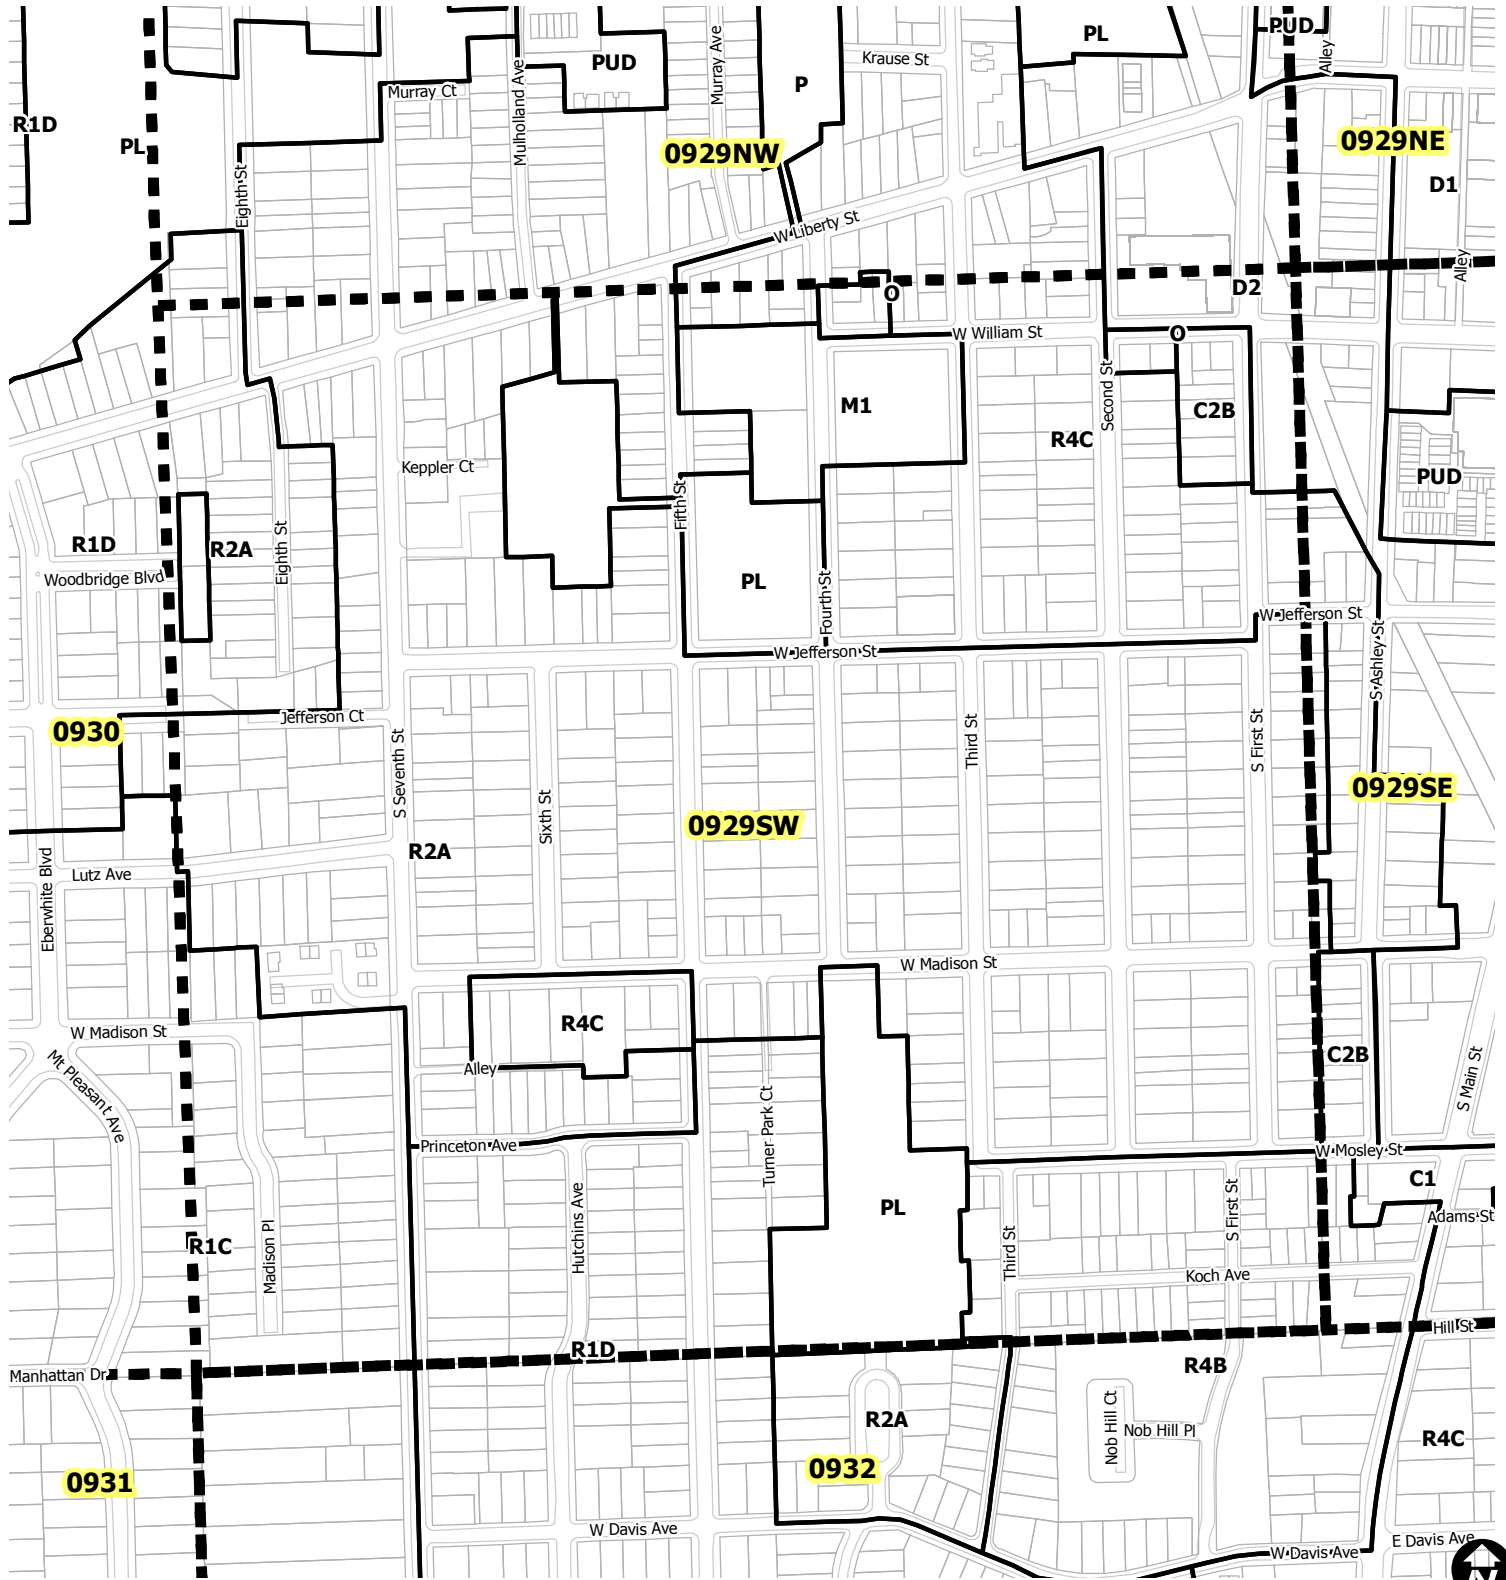

Ann Arbor City Zoning Map

SECTION 0929SW

- Township Zoning
- Section Boundary

Map date 7/2/2019
 Any aerial imagery is circa 2015
 unless otherwise noted
 Terms of use: www.a2gov.org/terms