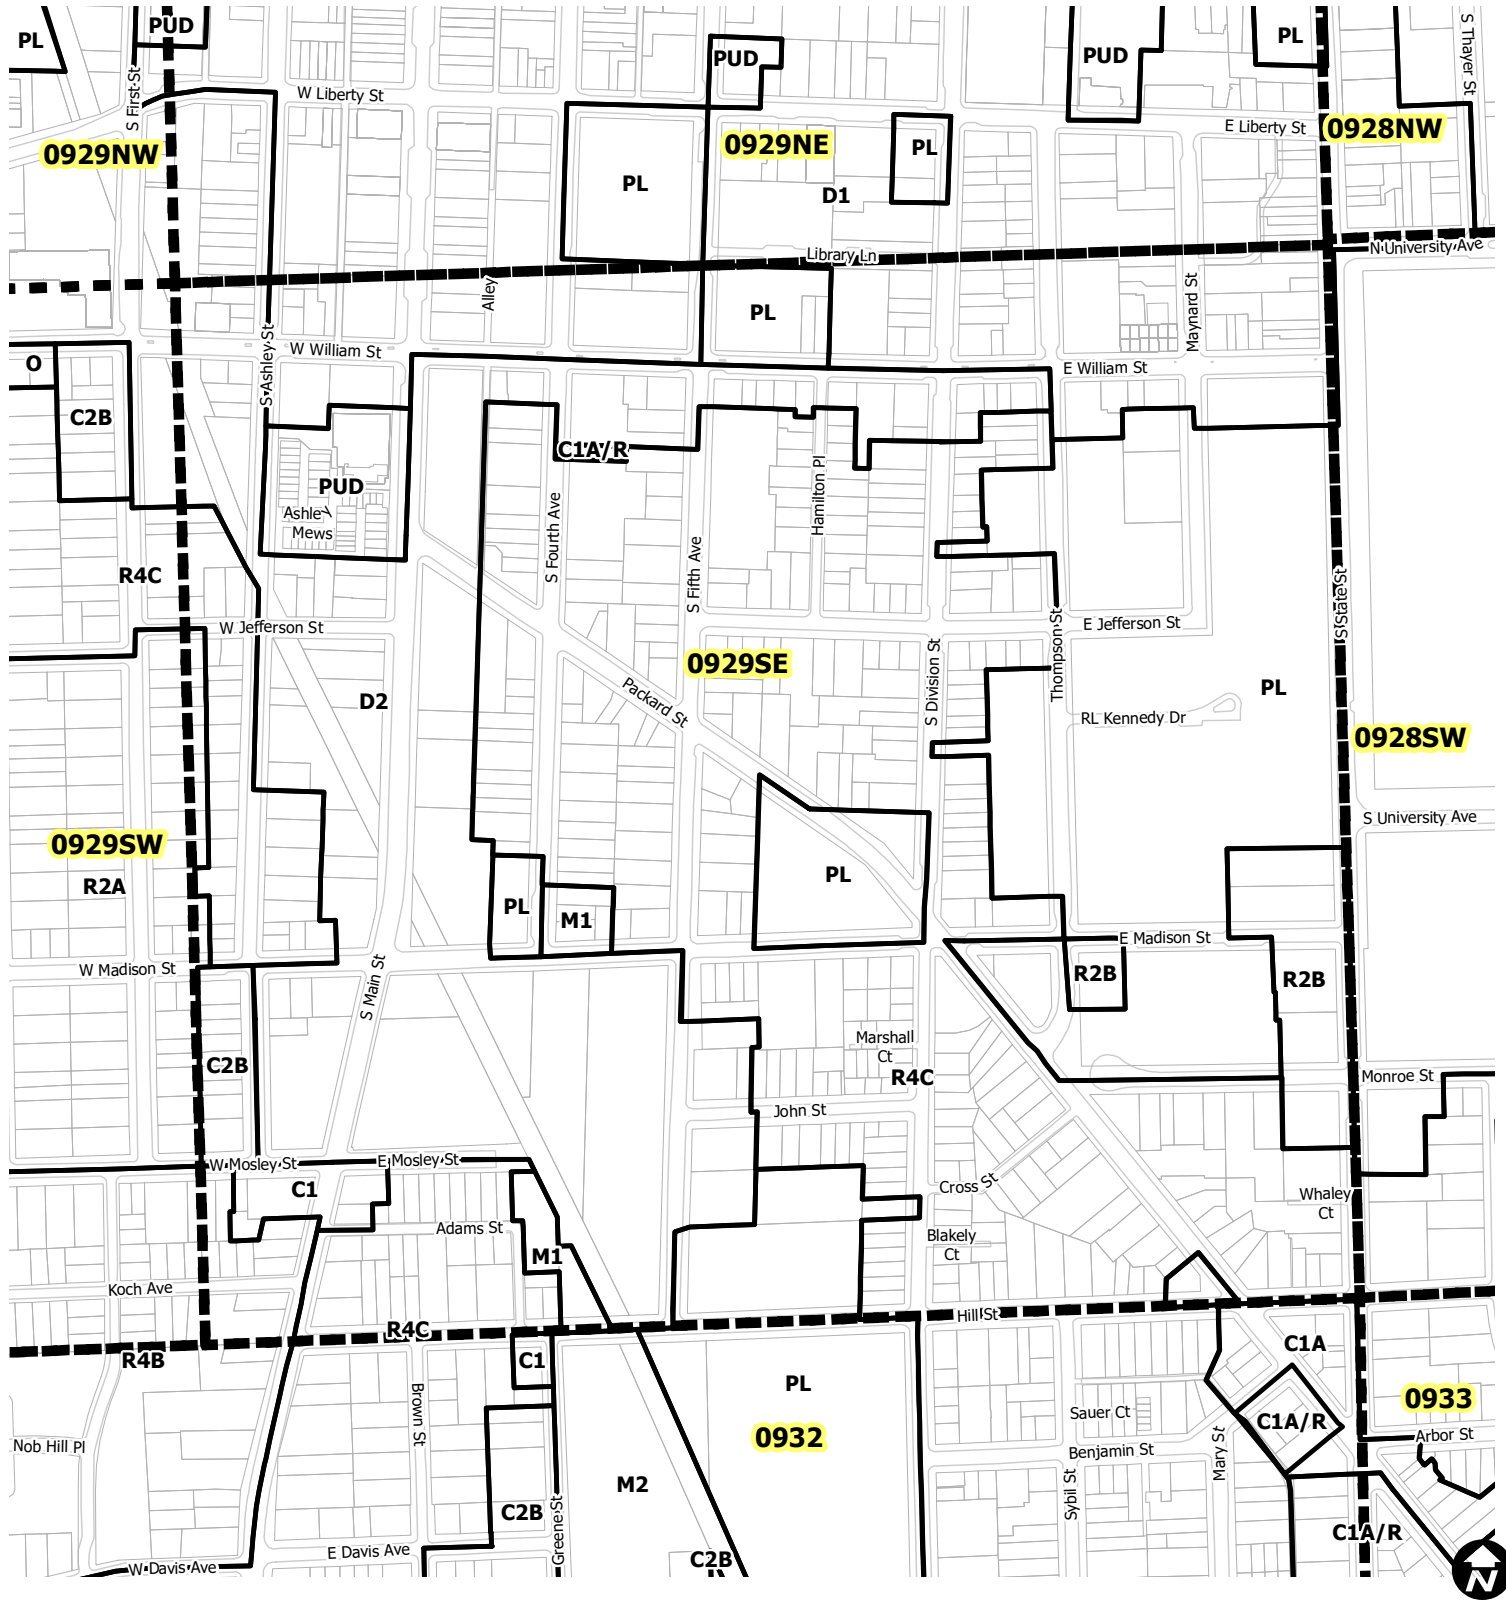

# Ann Arbor City Zoning Map

## SECTION 0929SE

- Township Zoning
- Section Boundary

Map date 2/11/2020  
 Any aerial imagery is circa 2018  
 unless otherwise noted  
 Terms of use: [www.a2gov.org/terms](http://www.a2gov.org/terms)