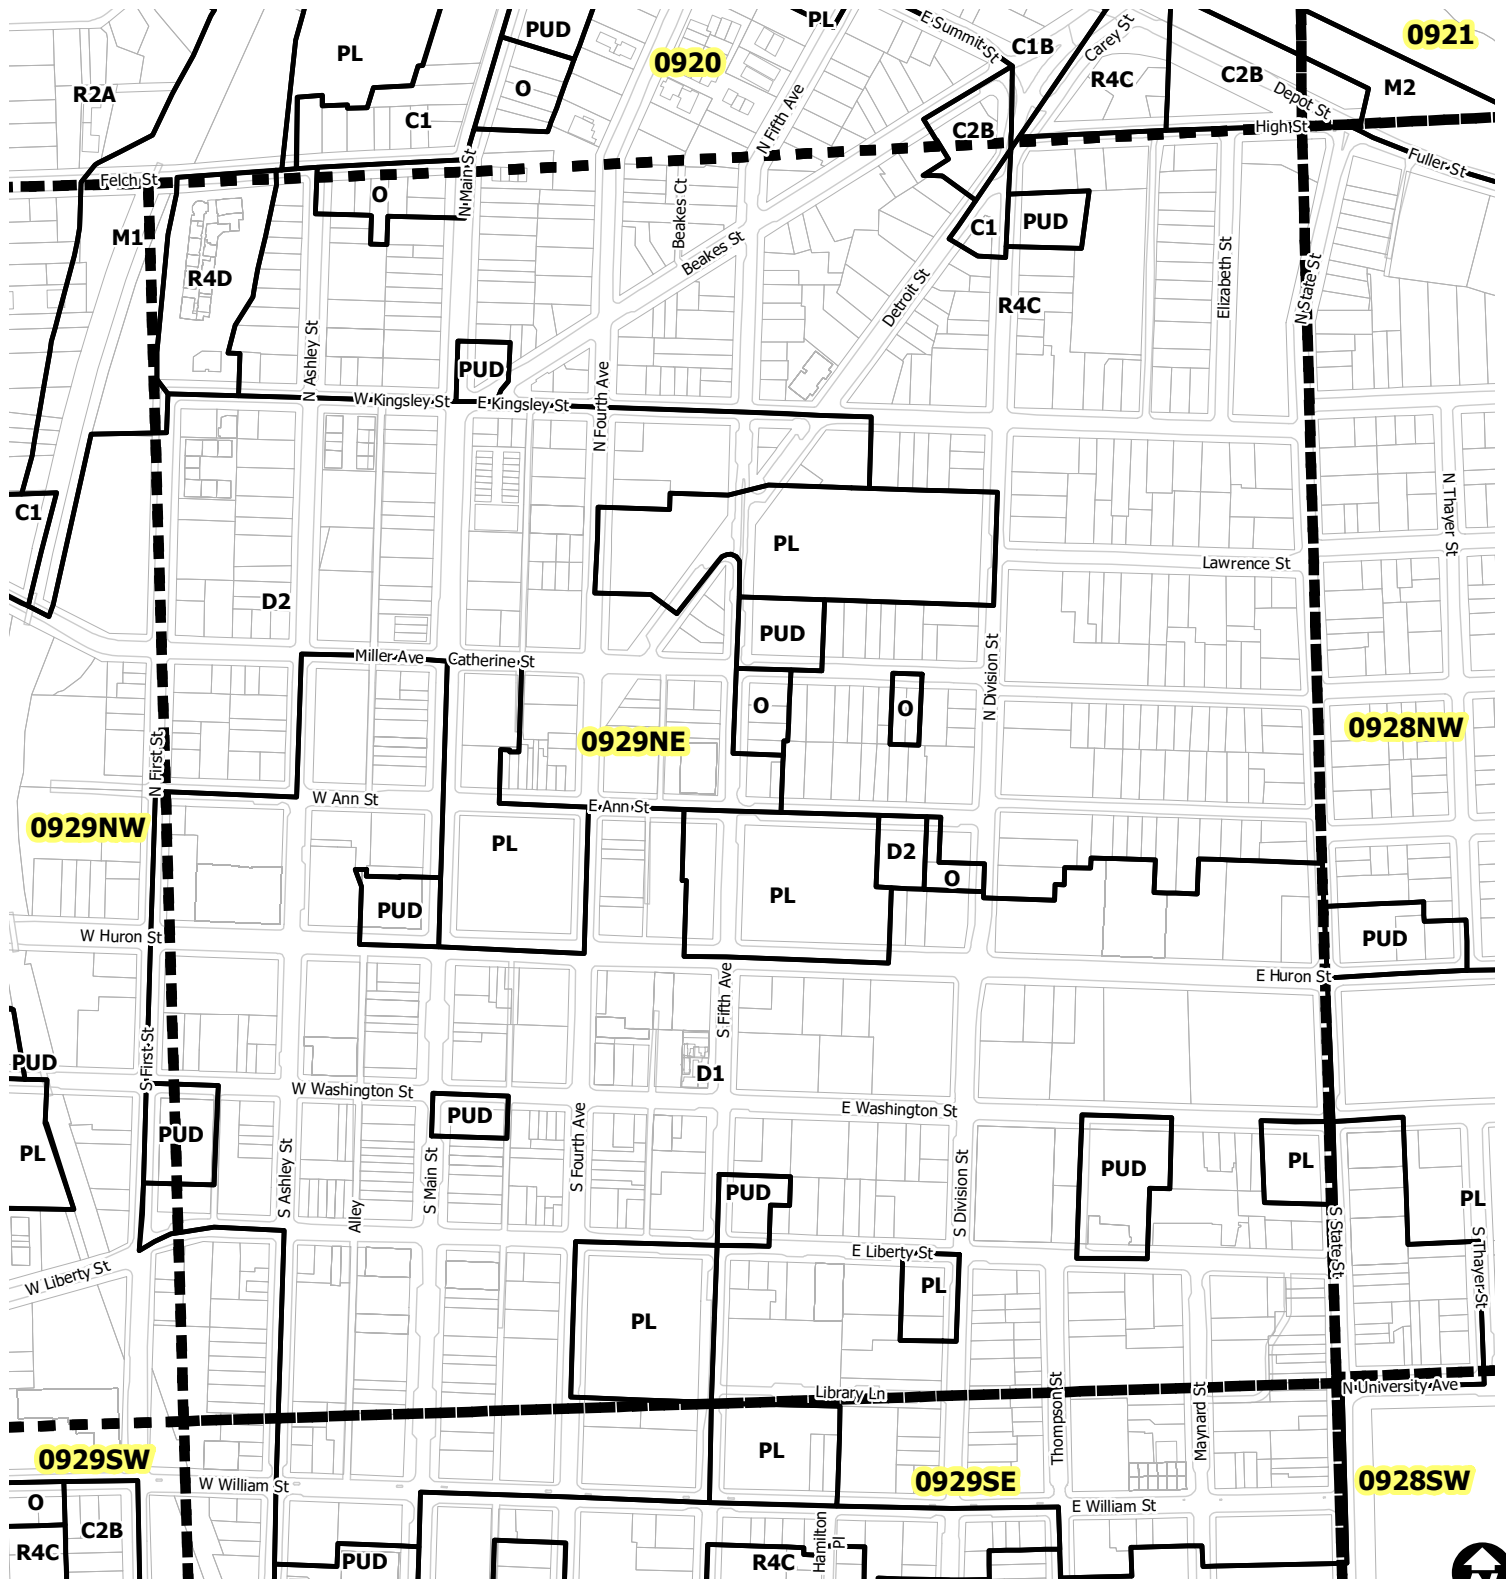

# Ann Arbor City Zoning Map

## SECTION 0929NE

- Township Zoning
- Section Boundary

Map date 2/11/2020  
 Any aerial imagery is circa 2018  
 unless otherwise noted  
 Terms of use: [www.a2gov.org/terms](http://www.a2gov.org/terms)